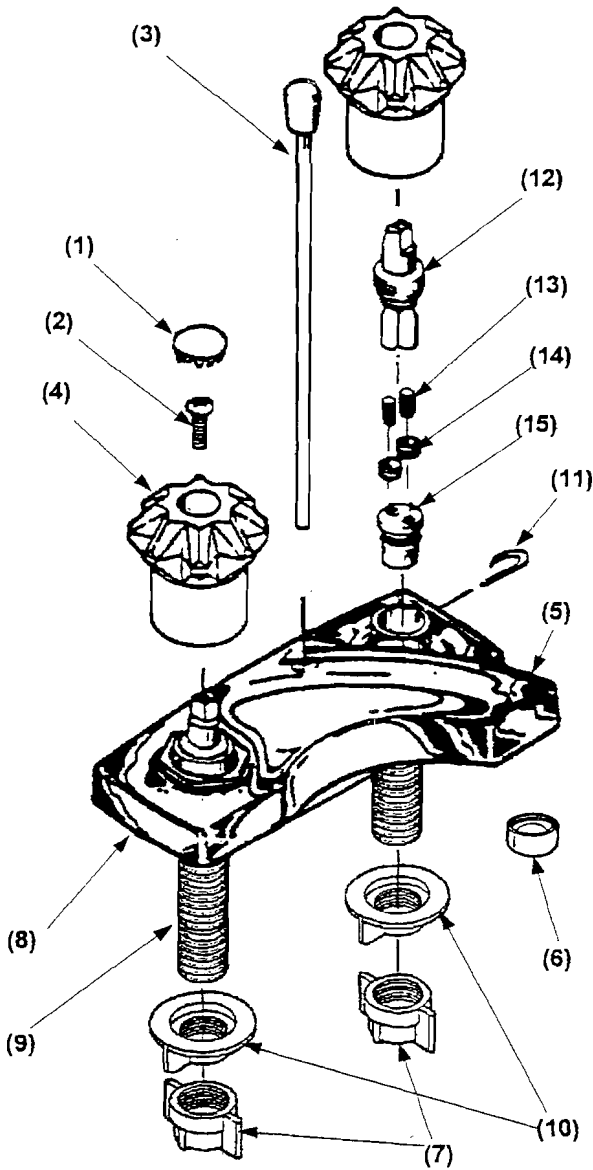

**Dual-Control Lavatory Faucet**

Series: 4240, 4241

**Cartridge available  
no other parts available**

#	DESCRIPTION	CHROME #
1	Button: Hot Cold	P10394-H P10395-C
2	Handle Screw: Clear Metal	P7526 P8327
3	Pop-up Lift Rod Only	P13468 P10309
4	Clear Handle Metal Handle: Hot Cold	P7540 P11898-H P11899-C
5	Top Cover	P8338
6	Aerator	P4500
7	Supply Nuts	P8933
8	Bottom Shield	P8386
9	Inlets	—
10	Flange Nuts	P8723
11	Retainer Clip	P10749
12	Stem	R1019
13	Springs	
14	Insert Seals	
15	<del>Insert</del>	
16	*Mounting Trim Bagged	P11989