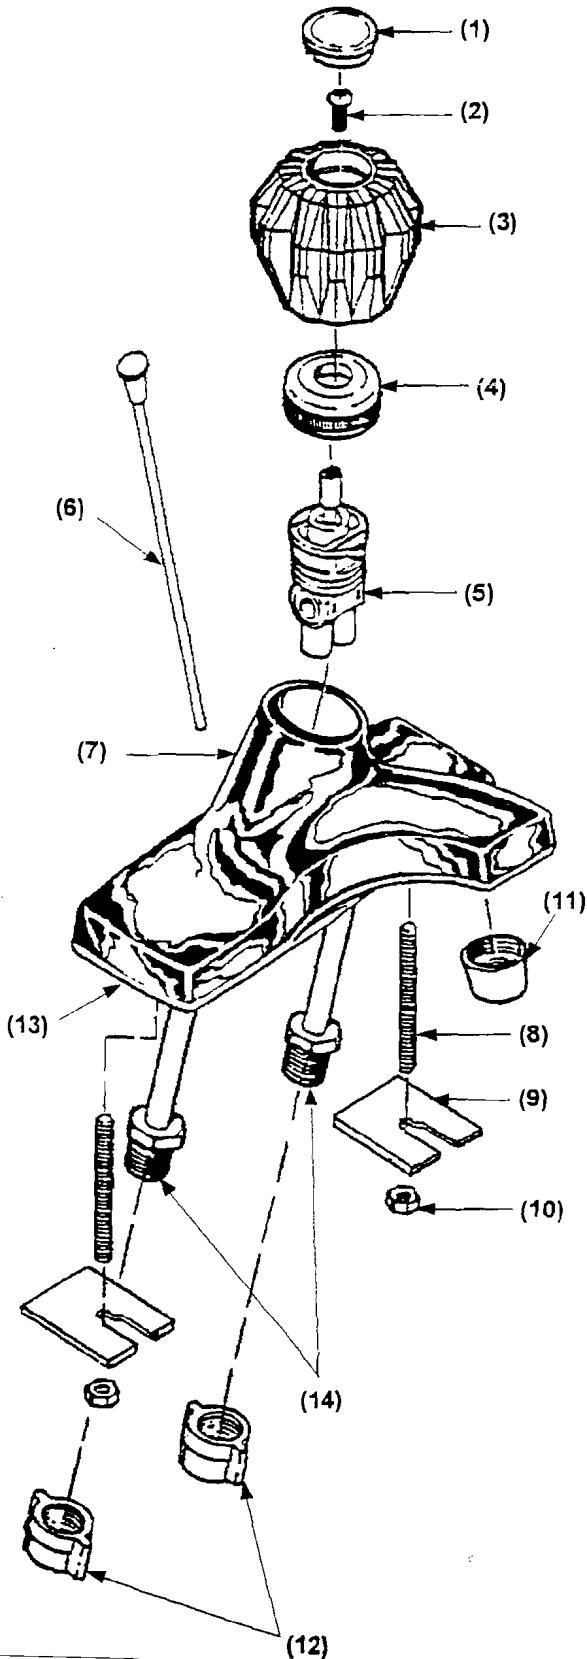

Click on "Red" box to add parts to shopping cart

## Single-Control Lavatory Faucet

Series: 7240, 7241, 7246, 7248, 7250, 7251, 7256

Plumbing Parts Depot  
610-495-8790  
www.ppd1.biz

#	DESCRIPTION	CHROME #	POLISHED BR
<del>1</del>	<del>Button</del>	<del>P12913CH</del>	<del>P12913PB</del>
<del>2</del>	<del>Handle Screw</del>	<del>P8275</del>	<del>P8275</del>
3	Clear Handle	P8274	P8274
<del>4</del>	<del>Cap Nut</del>	<del>P8272</del>	<del>P9271</del>
5	Cartridge	R1005	R1005
<del>6</del>	<del>Pop-up</del>	<del>P13648</del>	<del>P12726</del>
7	Top Cover	P8269	P9269
8	Threaded Stud	P11817	P11817
9	Split Washer	P8246	P8246
10	Mounting Nut	P8247	P8247
11	Aerator	P4500	P9267
12	Supply Nuts	12272	12272
13	Bottom Shield	P8268	P8573
14	*Lever Handle	P10494	N/A
15	*Lock Washer	P11182	P11182
*	Shield Screw	P7806	P7806

\* Not Shown

Lever Handles take the same screw & button as the acrylic handle  
Whsl Mtg Trim - 8608  
Retail Mtg Trim - 12272

SP1088  
Rev. 3/99