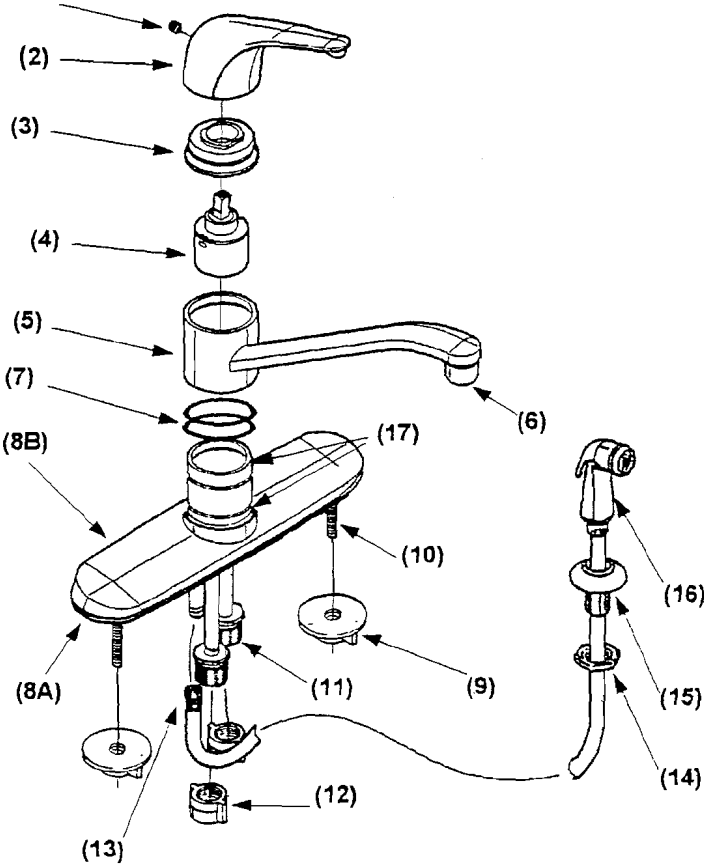

Single-Control Kitchen Faucet

Series: 9360, 9361, 9362, 9370, 9371,
9372, 9380, 9381, 9382, 9387, 9388

*Cartridge only available
all other parts no longer available*

#	DESCRIPTION	CHROME #
1	Set Screw	P12035
2	Metal Handle	P12038
3	Cap Nut Metal Cap Nut	P12949CH P12030
4	Ceramic Disc Cartridge	R1023
5	Spout	P12027
6	Aerator	P10757
7	Slip Washer	P12598
8	Bottom Shield Escutcheon	P12059 P12039
9	Flange Nuts	P10010
10	Shield Screw	P11817
11	Inlets	—
12	Supply Nuts	P8933
13	Adapter Nut	P13535
14	Mounting Nut & Guide	P13535
15	Hose	P13718
16	Spray Head White	P13170
17	O-Ring	P13711
18	Retail Mtg Hdw	12081
18	Wholesale Mtg Hdw	12069

W1023 Single Lever Ceramic Cartridge