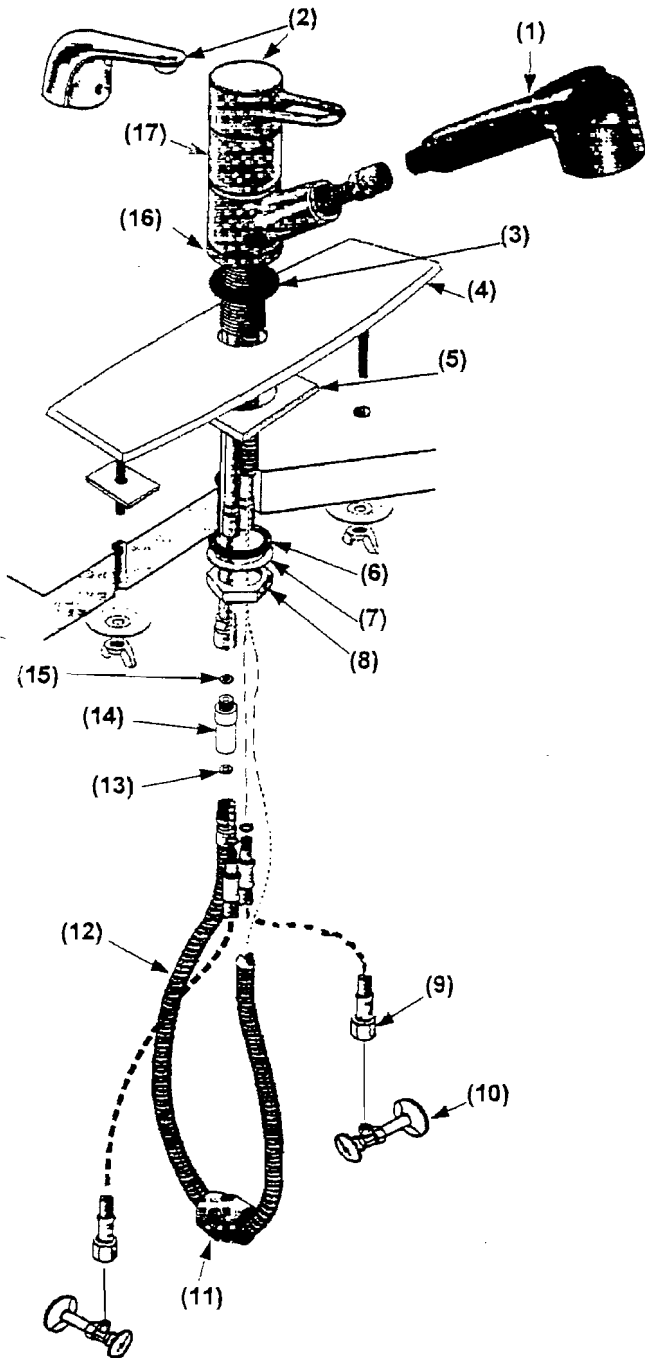

Single-Control Pull-out Kitchen Faucet

Series: 9330, 9337, 9339

*Pull out spray head available
 no other parts available*

#	DESCRIPTION	CHROME	WHITE	ALMOND
1	Pull-out Spout	P13142CH	P13142WH	P13142AL
2	Loop Handle Lever Handle	P13135CH 12217CH	P13135WH 13327	P13135AL
3	Rubber Washer	11109CH	11109WH	11109AL
4	Base Plate	11109CH	11109WH	11109AL
5	Base Plate Adapter	11109CH	11109WH	11109AL
6	Rubber Washer	P12761	P12761	P12761
7	Metal Washer	P12761	P12761	P12761
8	Mounting Nut	P12761	P12761	P12761
9	Inlet Supply Hoses	P13144	P13144	P13144
10	Shut-off Valve	—	—	—
11	Hose Weight	P12762	P12762	P12762
12	Hose for Pull-out Spray	P13140	P13140	P13140
13	Fiber Washer	P13316	P13316	P13316
14	Backflow Prevention Valve	P13316	P13316	P13316
15	Rubber Washer	P13316	P13316	P13316
16	Base Ring	P13139CH	P13139WH	P13139AL
17	Body Sleeve	P13138CH	P13138WH	P13138AL
*18	Flange	P13145CH	P13145WH	P13145AL
*19	Cartridge Nut	P13136	P13136	P13136
*20	Kitchen Cartridge	P13137	P13137	P13137

* Not Shown

SP1131
 Rev. 3/99

Single-Control Kitchen Faucet

Series: 9382, 9385, 9389

*Pull out spray head available
 no other parts available*

#	DESCRIPTION	CHROME #	WHITE	ALMOND
1	Rubber Washer	P12758	P12758	P12758
2	Base Plate	P12760CH	P12760WH	—
3	Check Valve	P12757	P12757	P12757
4	Base Plate Adapter	—	—	—
5	O-Ring	—	—	—
6	Pull-out Spout	P13142CH	P13142WH	P13142AL
7	Rubber Washer	P12761	P12761	P12761
8	Metal Washer	P12761	P12761	P12761
9	Mounting Nut	P12761	P12761	P12761
10	Hose for Pull-out Spray	P13140	P13140	P13140
11	Inlet Supply Hoses	P12763	P12763	P12763
12	Adapter Nut	—	—	—
13	Tailpiece	—	—	—
14	Backflow Prev Assembly	P12755	P12755	P12755
17	Shut-off Valve	—	—	—
18	* Repair Cart.	R1028	R1028	R1028