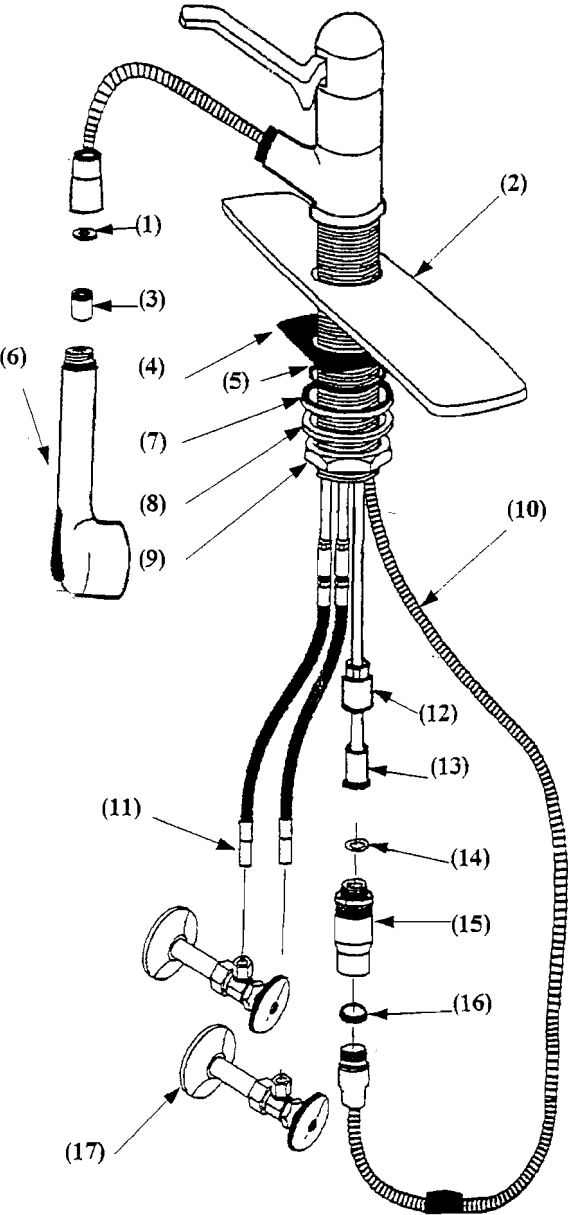

Single-Control Pull-out Kitchen Faucet

Series: 9330, 9337, 9339

*Pull out spray head available
 no other parts available*

#	DESCRIPTION	CHROME	WHITE	ALMOND
1	Pull-out Spout	P13142CH	P13142WH	P13142AL
2	Loop Handle Lever Handle	P13135CH 12217CH	P13135WH 13327	P13135AL
3	Rubber Washer	11109CH	11109WH	11109AL
4	Base Plate	11109CH	11109WH	11109AL
5	Base Plate Adapter	11109CH	11109WH	11109AL
6	Rubber Washer	P12761	P12761	P12761
7	Metal Washer	P12761	P12761	P12761
8	Mounting Nut	P12761	P12761	P12761
9	Inlet Supply Hoses	P13144	P13144	P13144
10	Shut-off Valve	—	—	—
11	Hose Weight	P12762	P12762	P12762
12	Hose for Pull-out Spray	P13140	P13140	P13140
13	Fiber Washer	P13316	P13316	P13316
14	Backflow Prevention Valve	P13316	P13316	P13316
15	Rubber Washer	P13316	P13316	P13316
16	Base Ring	P13139CH	P13139WH	P13139AL
17	Body Sleeve	P13138CH	P13138WH	P13138AL
*18	Flange	P13145CH	P13145WH	P13145AL
*19	Cartridge Nut	P13136	P13136	P13136
*20	Kitchen Cartridge	P13137	P13137	P13137

* Not Shown

SP1131
 Rev. 3/99

Single-Control Kitchen Faucet

Series: 9382, 9385, 9389

*Pull out spray head available
 no other parts available*

#	DESCRIPTION	CHROME #	WHITE	ALMOND
1	Rubber Washer	P12758	P12758	P12758
2	Base Plate	P12760CH	P12760WH	—
3	Check Valve	P12757	P12757	P12757
4	Base Plate Adapter	—	—	—
5	O-Ring	—	—	—
6	Pull-out Spout	P13142CH	P13142WH	P13142AL
7	Rubber Washer	P12761	P12761	P12761
8	Metal Washer	P12761	P12761	P12761
9	Mounting Nut	P12761	P12761	P12761
10	Hose for Pull-out Spray	P13140	P13140	P13140
11	Inlet Supply Hoses	P12763	P12763	P12763
12	Adapter Nut	—	—	—
13	Tailpiece	—	—	—
14	Backflow Prev Assembly	P12755	P12755	P12755
17	Shut-off Valve	—	—	—
18	* Repair Cart.	R1028	R1028	R1028