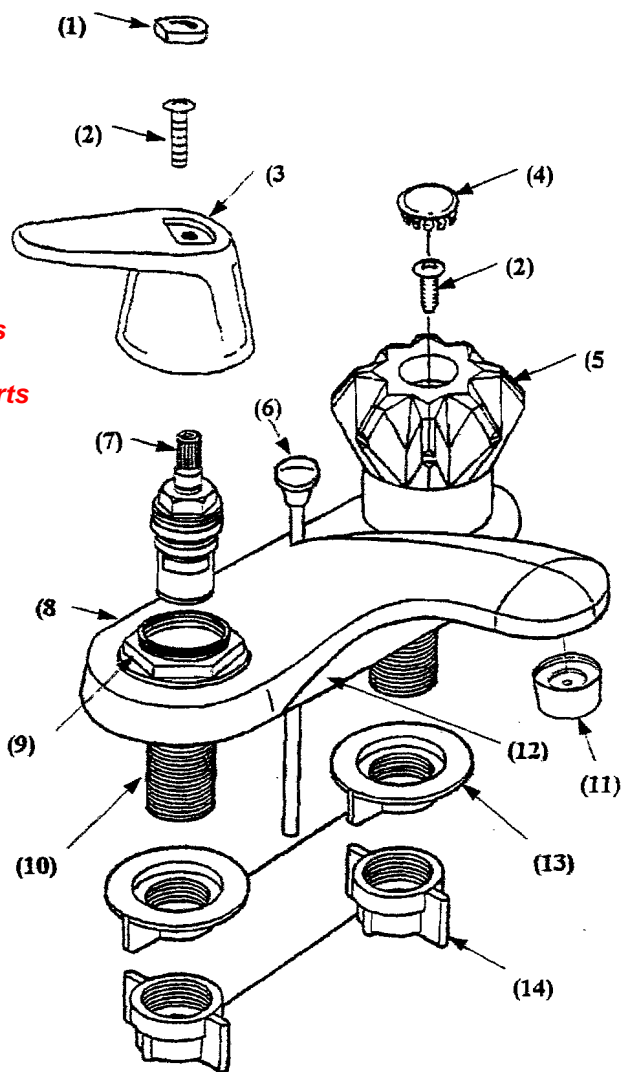

Dual-Control Lavatory Faucet

Series: AT2240, ATP2240
AT2241, ATP2241

Plumbing Parts Depot
640-495-8790
www.ppd1.biz

Cartridges
available
no other parts
available

#	DESCRIPTION	CHROME #
1	Lever Button: Hot Cold	P13427-H P13428-C
2	Handle Screw	P13472
3	Lever Handle	P13426
4	Clear Handle Button: Hot Cold	P10394-H P10395-C
5	Clear Handle	P13404
6	Pop-Up	P12435
7	Ceramic Disc Valve: Hot Cold	P10104H P10105C
8	Top Cover	P13422
9	Hex Nut	P12970
10	Inlets	—
11	Aerator	P4500
12	Bottom Shield	P13423
13	Flange Nuts	P8723
14	Supply Nuts	P8933

- * Not Shown
- * Handle Adapter P12425
- * MTG Trim Bagged P11989
- * Clear Handles Take (2)R1020H

SP1155
Rev. 3/99