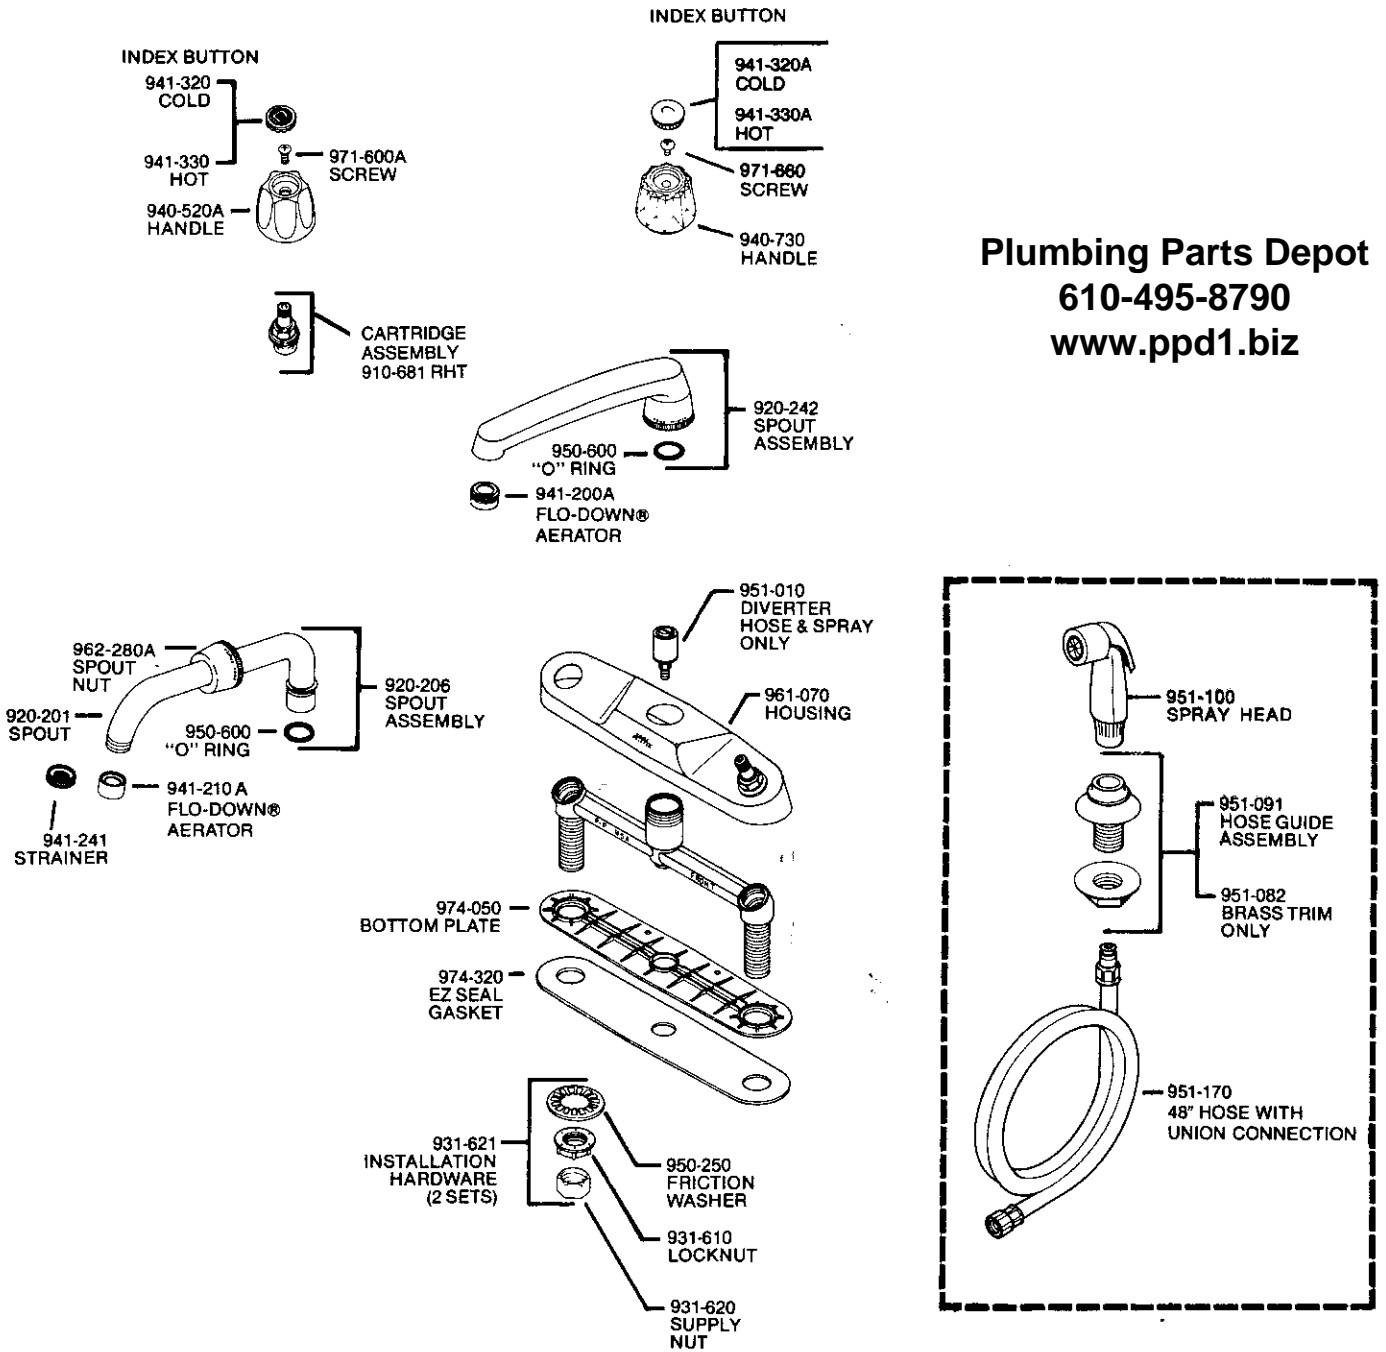

PARTS EXPLOSION

35 SERIES: COMPRESSION VERVE® & WINDSOR® TRIM

Plumbing Parts Depot
610-495-8790
www.ppd1.biz

NOTE: RHT indicates Right Hand Threads
 LHT indicates Left Hand Threads
 Stem & Bonnet assemblies may be
 interchanged for user preference.

PARTS EXPLOSION

H35 SERIES: WASHERLESS VERVE® & WINDSOR® TRIM

Plumbing Parts Depot
610-495-8790
www.ppd1.biz

NOTE: RHT indicates Right Hand Threads
 LHT indicates Left Hand Threads
 Stem & Bonnet assemblies may be
 interchanged for user preference.

*** LETTER DESIGNATES FINISH**
 A—POLISHED CHROME
 N—ANTIQUÉ BRONZE
 P—POLISHED BRASS