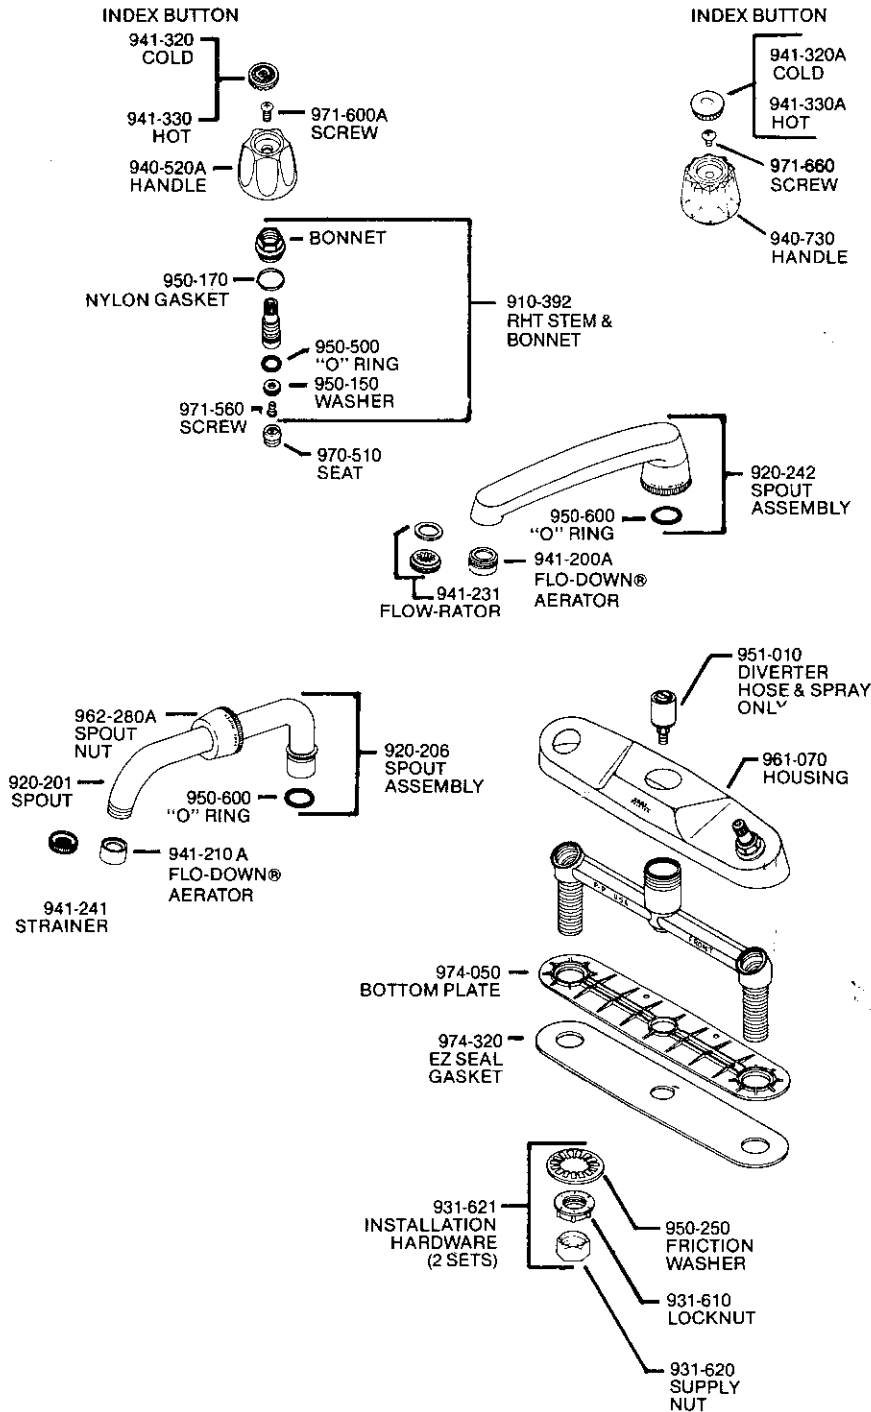

PARTS EXPLOSION

35 SERIES: COMPRESSION VERVE® & WINDSOR® TRIM

Plumbing Parts Depot
610-495-8790
www.ppd1.biz

NOTE: RHT indicates Right Hand Threads
 LHT indicates Left Hand Threads
 Stem & Bonnet assemblies may be
 interchanged for user preference.

PARTS EXPLOSION

H35 SERIES: WASHERLESS VERVE® & WINDSOR® TRIM

Plumbing Parts Depot
610-495-8790
www.ppd1.biz

NOTE: RHT indicates Right Hand Threads
 LHT indicates Left Hand Threads
 Stem & Bonnet assemblies may be
 interchanged for user preference.

*** LETTER DESIGNATES FINISH**
 A—POLISHED CHROME
 N—ANTIQUÉ BRONZE
 P—POLISHED BRASS