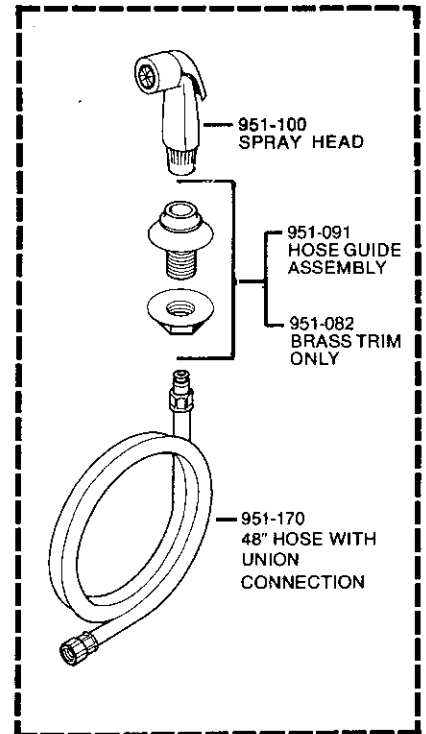

PARTS EXPLOSION

35 SERIES: COMPRESSION VERVE® & WINDSOR® TRIM

Plumbing Parts Depot
610-495-8790
www.ppd1.biz

NOTE: RHT indicates Right Hand Threads
 LHT indicates Left Hand Threads
 Stem & Bonnet assemblies may be
 interchanged for user preference.

PARTS EXPLOSION

H35 SERIES: WASHERLESS VERVE® & WINDSOR® TRIM

Plumbing Parts Depot
610-495-8790
www.ppd1.biz

NOTE: RHT indicates Right Hand Threads
 LHT indicates Left Hand Threads
 Stem & Bonnet assemblies may be
 interchanged for user preference.