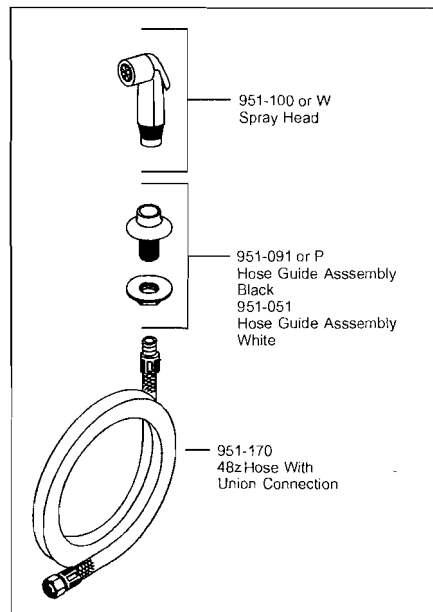

PARTS EXPLOSION

H31 Series 8" Concealed Deck Lever Trim

Plumbing Parts Depot
610-495-8790
www.ppd1.biz

FINISHES *Indicates Finish

- | | | |
|-----------------------|-------------------|----------------------|
| A Polished Chrome | M Almond | |
| B Black | N Antique Bronze | |
| D PVD Polished Nickel | P Polished Brass | T Biscuit |
| J PVD Brushed Nickel | Q Satin Brass | V PVD Polished Brass |
| K Satin Nickel | R Copper | W White |
| L Satin Stainless | S Stainless Steel | Z Oil-Rubbed Bronze |

All finishes not available on all parts

Price Pfister®

12/06/02

Pfister's Ideas in Faucets

PARTS EXPLOSION

H31 Series 8" Concealed Deck Cross Trim

Plumbing Parts Depot
610-495-8790
www.ppd1.biz

FINISHES *Indicates Finish