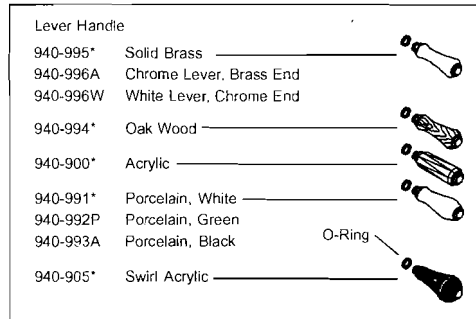

PARTS EXPLOSION

H31 Series 8" Concealed Deck Lever Trim

Plumbing Parts Depot
610-495-8790
www.ppd1.biz

FINISHES *Indicates Finish

- | | | |
|-----------------------|-------------------|----------------------|
| A Polished Chrome | M Almond | |
| B Black | N Antique Bronze | |
| D PVD Polished Nickel | P Polished Brass | T Biscuit |
| J PVD Brushed Nickel | Q Satin Brass | V PVD Polished Brass |
| K Satin Nickel | R Copper | W White |
| L Satin Stainless | S Stainless Steel | Z Oil-Rubbed Bronze |

All finishes not available on all parts

Price Pfister®

12/06/02

Pfister's Ideas in Faucets

PARTS EXPLOSION

H31 Series 8" Concealed Deck Cross Trim

Plumbing Parts Depot
610-495-8790
www.ppd1.biz

FINISHES *Indicates Finish