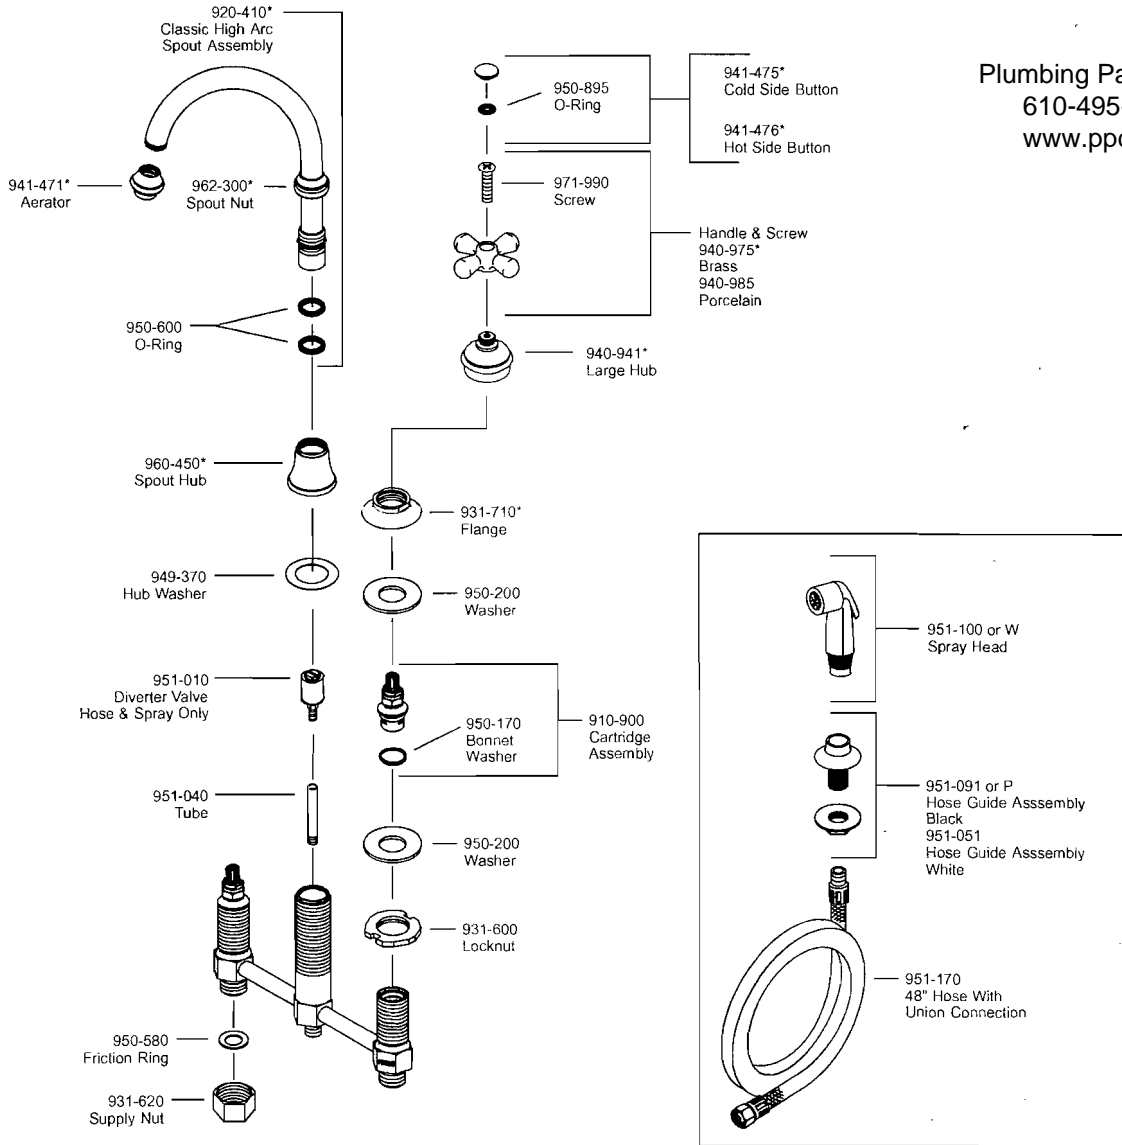

PARTS EXPLOSION

H31 Series 8" Concealed Deck Lever Trim

Plumbing Parts Depot
610-495-8790
www.ppd1.biz

FINISHES *Indicates Finish

- | | | |
|-----------------------|-------------------|----------------------|
| A Polished Chrome | M Almond | |
| B Black | N Antique Bronze | |
| D PVD Polished Nickel | P Polished Brass | T Biscuit |
| J PVD Brushed Nickel | Q Satin Brass | V PVD Polished Brass |
| K Satin Nickel | R Copper | W White |
| L Satin Stainless | S Stainless Steel | Z Oil-Rubbed Bronze |

All finishes not available on all parts

Price Pfister®

12/06/02

Pfister's Ideas in Faucets

PARTS EXPLOSION

H31 Series 8" Concealed Deck Cross Trim

Plumbing Parts Depot
610-495-8790
www.ppd1.biz

FINISHES *Indicates Finish