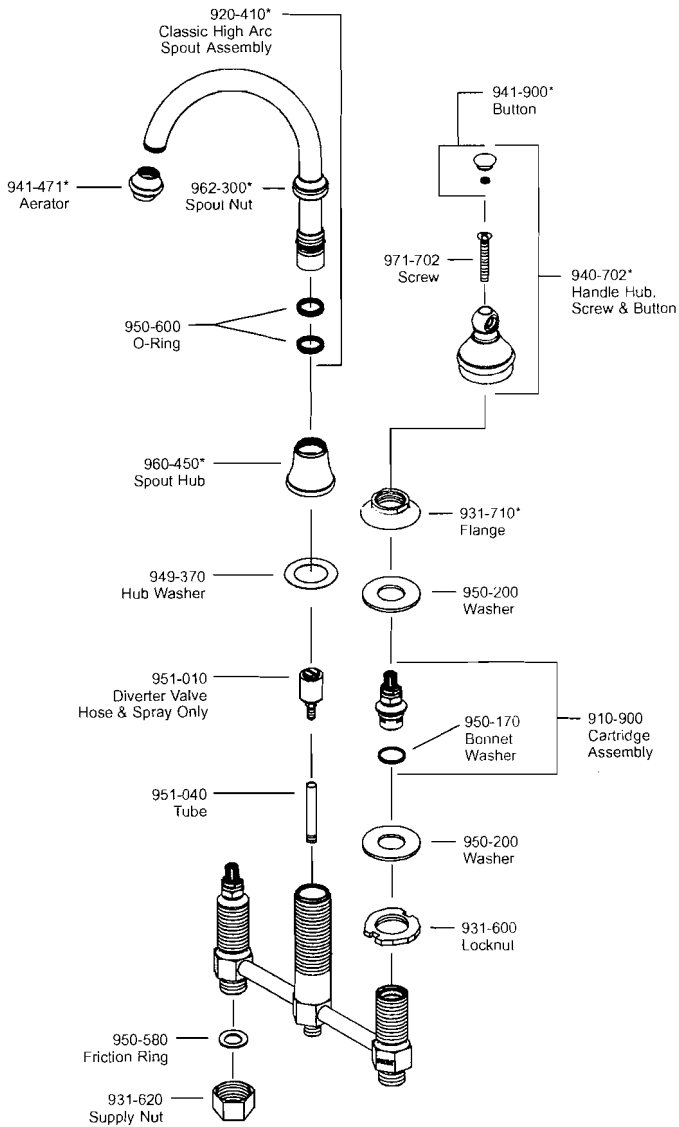

PARTS EXPLOSION

H31 Series 8" Concealed Deck Lever Trim

Plumbing Parts Depot
610-495-8790
www.ppd1.biz

FINISHES *Indicates Finish

- | | | |
|-----------------------|-------------------|----------------------|
| A Polished Chrome | M Almond | |
| B Black | N Antique Bronze | |
| D PVD Polished Nickel | P Polished Brass | T Biscuit |
| J PVD Brushed Nickel | Q Satin Brass | V PVD Polished Brass |
| K Satin Nickel | R Copper | W White |
| L Satin Stainless | S Stainless Steel | Z Oil-Rubbed Bronze |

All finishes not available on all parts

Price Pfister®

12/06/02

Pfister's Ideas in Faucets

PARTS EXPLOSION

H31 Series 8" Concealed Deck Cross Trim

Plumbing Parts Depot
610-495-8790
www.ppd1.biz

FINISHES *Indicates Finish