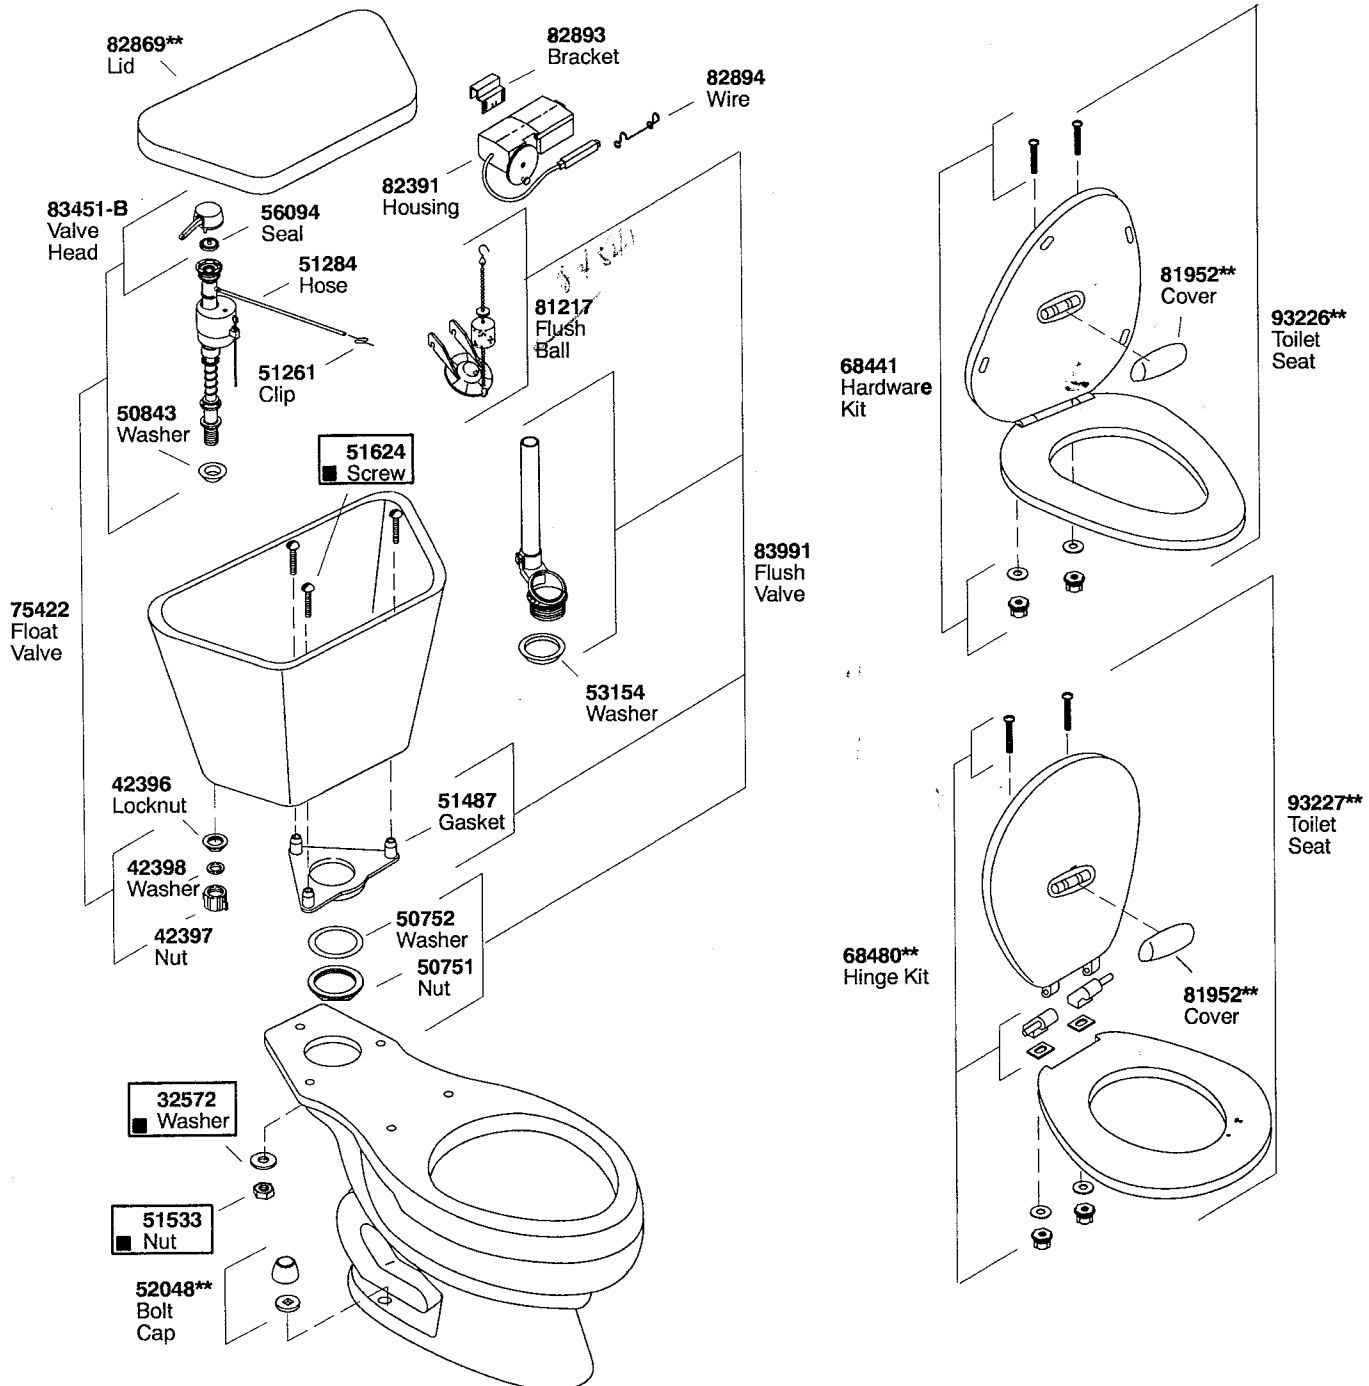

 **30419** Hardware Kit Consists of:
51624 (3 ea.), **32572** (3 ea.), **51533** (3ea.)

**Finish/color code must be specified when ordering.

K#	Bowl	Insulated	Tank Cover Locks
K-3407-**-AA	Elongated		
K-3407-T-**-AA	Elongated		X
K-3407-U-**-AA	Elongated	X	
K-3407-UT-**-AA	Elongated	X	X
K-3414-**-AA	Round		
K-3414-T-**-AA	Round		X
K-3414-U-**-AA	Round	X	
K-3414-UT-**-AA	Round	X	X
K-3420-**-AA\AB\AC	Elongated		
K-3420-T-**-AA\AB\AC	Elongated		X
K-3420-U-**-AA\AB\AC	Elongated	X	
K-3420-UT-**-AA\AB\AC	Elongated	X	X
K-3421-**-AA\AB\AC	Round		
K-3421-T-**-AA\AB\AC	Round		X
K-3421-U-**-AA\AB\AC	Round	X	
K-3421-UT-**-AA\AB\AC	Round	X	X
K-3428-**-AA	Elongated		

30419 Hardware Kit Consists of:
 51624 (3 ea.), 32572 (3 ea.), 51533 (3ea.)

**Finish/color code must be specified when ordering.

K#	Bowl	Insuliner
K-3420-X-**-AA	Elongated	
K-3420-XU-**-AA	Elongated	X
K-3421-X-**-AA	Round	
K-3421-XU-**-AA	Round	X

30419 Hardware Kit Consists of:
51624 (3 ea.), 32572 (3 ea.), 51533 (3 ea.)

**Finish/color code must be specified when ordering.

K#	Bowl
K-3512-EBA	Elongated
K-3512-PBA	Round
K-3514-PBA	Round
K-3510-PBA	Round

 **52050 Tank Accessory Pack** Consists of:
51624 (3 ea.), 32572 (3 ea.), 51533 (3ea.), 51743 (3 ea.), 51532 (6 ea.)

**Finish/color code must be specified when ordering.