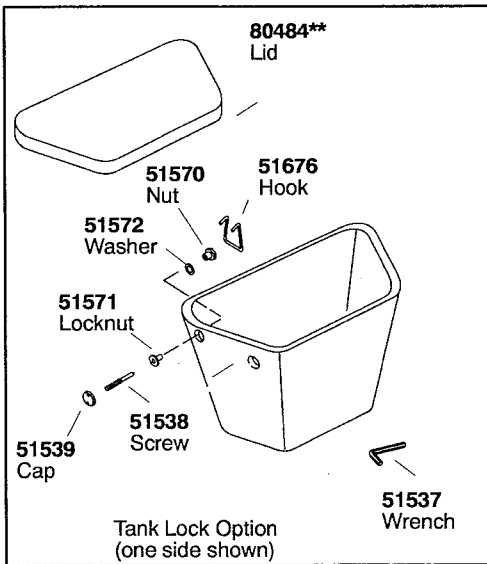

K#	Bowl	Insulated	Tank Locks	Bed Pan Lugs
K-3520-C-**-AA	Elongated			
K-3520-CT-**-AA	Elongated		X	
K-3520-CU-**-AA	Elongated	X		
K-3520-EB-**-AA	Elongated			
K-3520-L-**-AA	Elongated			X
K-3520-U-**-AA	Elongated	X		
K-3520-T-**-AA	Elongated		X	
K-3521-C-**-AA	Round			
K-3521-CU-**-AA	Round	X		
K-3521-PB-**-AA	Round			
K-3521-T-**-AA	Round		X	
K-3521-U-**-AA	Round	X		
K-3521-UT-**-AA	Round	X	X	

 **30419** Hardware Kit Consists of:
51624 (3 ea.), **32572** (3 ea.), **51533** (3ea.)

**Finish/color code must be specified when ordering.

K#	Bowl	Insulated	Tank Cover Locks
K-3407-**-AA	Elongated		
K-3407-T-**-AA	Elongated		X
K-3407-U-**-AA	Elongated	X	
K-3407-UT-**-AA	Elongated	X	X
K-3414-**-AA	Round		
K-3414-T-**-AA	Round		X
K-3414-U-**-AA	Round	X	
K-3414-UT-**-AA	Round	X	X
K-3420-**-AA\AB\AC	Elongated		
K-3420-T-**-AA\AB\AC	Elongated		X
K-3420-U-**-AA\AB\AC	Elongated	X	
K-3420-UT-**-AA\AB\AC	Elongated	X	X
K-3421-**-AA\AB\AC	Round		
K-3421-T-**-AA\AB\AC	Round		X
K-3421-U-**-AA\AB\AC	Round	X	
K-3421-UT-**-AA\AB\AC	Round	X	X
K-3428-**-AA	Elongated		

30419 Hardware Kit Consists of:
 51624 (3 ea.), 32572 (3 ea.), 51533 (3ea.)

**Finish/color code must be specified when ordering.

K#	Bowl	Insuliner
K-3420-X-**-AA	Elongated	
K-3420-XU-**-AA	Elongated	X
K-3421-X-**-AA	Round	
K-3421-XU-**-AA	Round	X