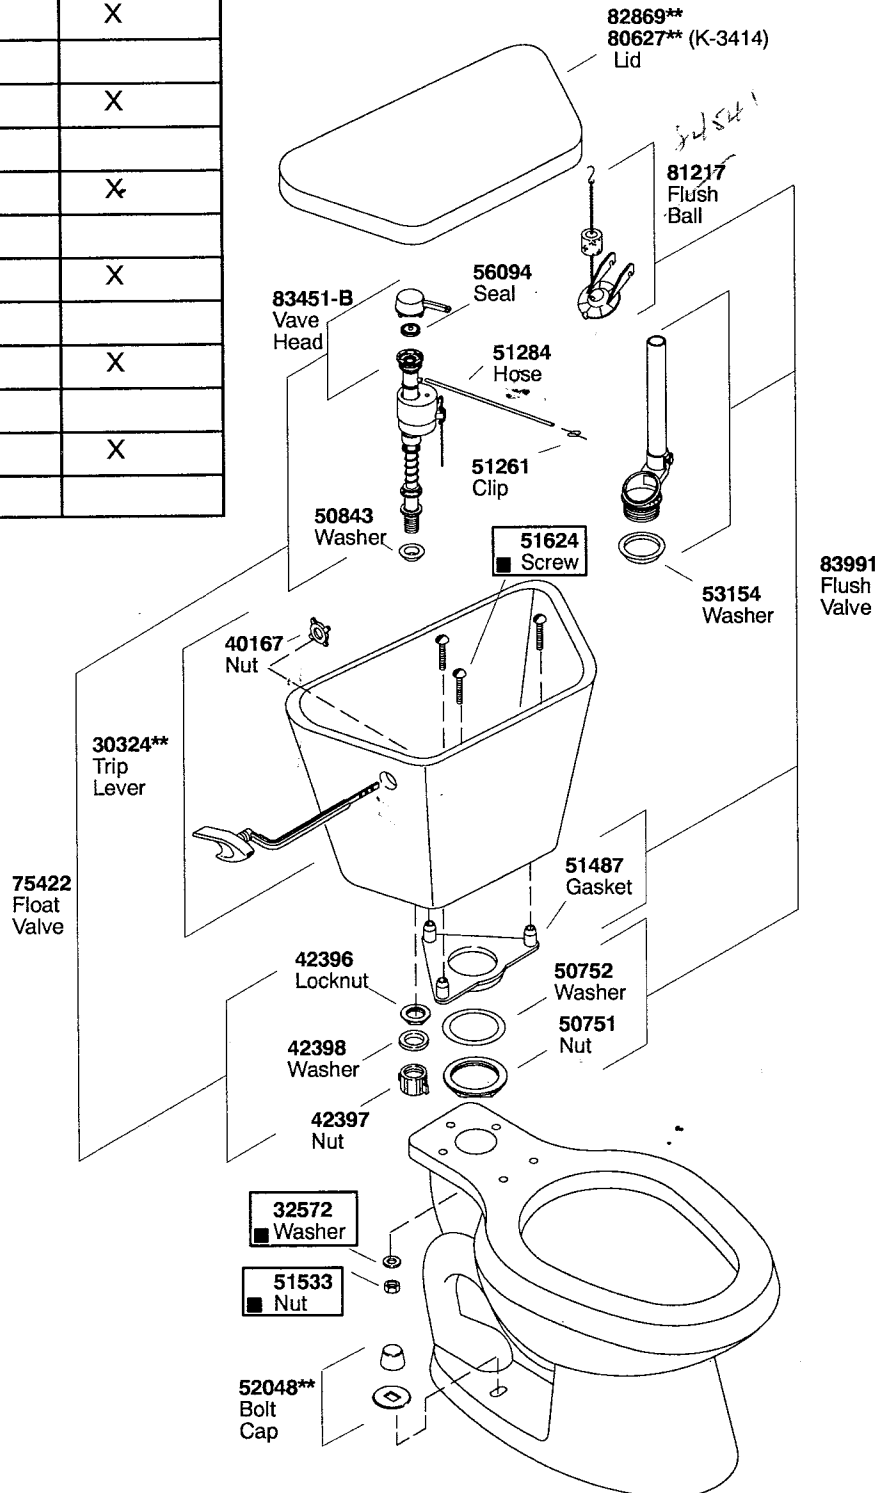

K#	Bowl	Insulated	Tank Locks	Bed Pan Lugs
K-3520-C-**-AA	Elongated			
K-3520-CT-**-AA	Elongated		X	
K-3520-CU-**-AA	Elongated	X		
K-3520-EB-**-AA	Elongated			
K-3520-L-**-AA	Elongated			X
K-3520-U-**-AA	Elongated	X		
K-3520-T-**-AA	Elongated		X	
K-3521-C-**-AA	Round			
K-3521-CU-**-AA	Round	X		
K-3521-PB-**-AA	Round			
K-3521-T-**-AA	Round		X	
K-3521-U-**-AA	Round	X		
K-3521-UT-**-AA	Round	X	X	

 **30419** Hardware Kit Consists of:
51624 (3 ea.), **32572** (3 ea.), **51533** (3ea.)

**Finish/color code must be specified when ordering.

K#	Bowl	Insulated	Tank Cover Locks
K-3407-**-AA	Elongated		
K-3407-T-**-AA	Elongated		X
K-3407-U-**-AA	Elongated	X	
K-3407-UT-**-AA	Elongated	X	X
K-3414-**-AA	Round		
K-3414-T-**-AA	Round		X
K-3414-U-**-AA	Round	X	
K-3414-UT-**-AA	Round	X	X
K-3420-**-AA\AB\AC	Elongated		
K-3420-T-**-AA\AB\AC	Elongated		X
K-3420-U-**-AA\AB\AC	Elongated	X	
K-3420-UT-**-AA\AB\AC	Elongated	X	X
K-3421-**-AA\AB\AC	Round		
K-3421-T-**-AA\AB\AC	Round		X
K-3421-U-**-AA\AB\AC	Round	X	
K-3421-UT-**-AA\AB\AC	Round	X	X
K-3428-**-AA	Elongated		

30419 Hardware Kit Consists of:
 51624 (3 ea.), 32572 (3 ea.), 51533 (3ea.)

**Finish/color code must be specified when ordering.

K#	Bowl	Insuliner
K-3420-X-**-AA	Elongated	
K-3420-XU-**-AA	Elongated	X
K-3421-X-**-AA	Round	
K-3421-XU-**-AA	Round	X

30419 Hardware Kit Consists of:
51624 (3 ea.), 32572 (3 ea.), 51533 (3 ea.)

**Finish/color code must be specified when ordering.

K#	Bowl
K-3512-EBA	Elongated
K-3512-PBA	Round
K-3514-PBA	Round
K-3510-PBA	Round