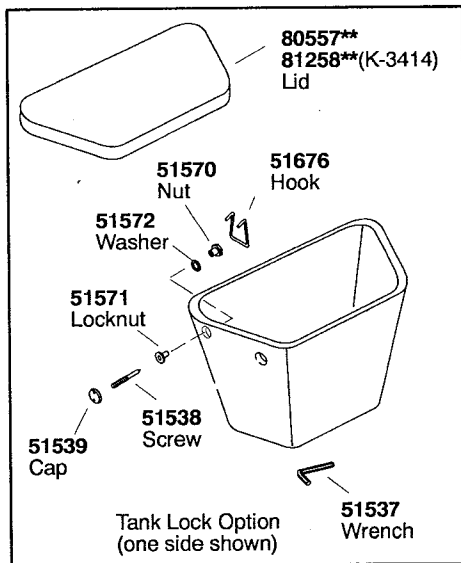

K#	Bowl	Insulated	Tank Locks	Bed Pan Lugs
K-3520-C-**-AA	Elongated			
K-3520-CT-**-AA	Elongated		X	
K-3520-CU-**-AA	Elongated	X		
K-3520-EB-**-AA	Elongated			
K-3520-L-**-AA	Elongated			X
K-3520-U-**-AA	Elongated	X		
K-3520-T-**-AA	Elongated		X	
K-3521-C-**-AA	Round			
K-3521-CU-**-AA	Round	X		
K-3521-PB-**-AA	Round			
K-3521-T-**-AA	Round		X	
K-3521-U-**-AA	Round	X		
K-3521-UT-**-AA	Round	X	X	

 **30419** Hardware Kit Consists of:
51624 (3 ea.), **32572** (3 ea.), **51533** (3ea.)

**Finish/color code must be specified when ordering.

K#	Bowl	Insulated	Tank Cover Locks
K-3407-**-AA	Elongated		
K-3407-T-**-AA	Elongated		X
K-3407-U-**-AA	Elongated	X	
K-3407-UT-**-AA	Elongated	X	X
K-3414-**-AA	Round		
K-3414-T-**-AA	Round		X
K-3414-U-**-AA	Round	X	
K-3414-UT-**-AA	Round	X	X
K-3420-**-AA\AB\AC	Elongated		
K-3420-T-**-AA\AB\AC	Elongated		X
K-3420-U-**-AA\AB\AC	Elongated	X	
K-3420-UT-**-AA\AB\AC	Elongated	X	X
K-3421-**-AA\AB\AC	Round		
K-3421-T-**-AA\AB\AC	Round		X
K-3421-U-**-AA\AB\AC	Round	X	
K-3421-UT-**-AA\AB\AC	Round	X	X
K-3428-**-AA	Elongated		

30419 Hardware Kit Consists of:
 51624 (3 ea.), 32572 (3 ea.), 51533 (3ea.)

**Finish/color code must be specified when ordering.

K#	Bowl	Insuliner
K-3420-X-**-AA	Elongated	
K-3420-XU-**-AA	Elongated	X
K-3421-X-**-AA	Round	
K-3421-XU-**-AA	Round	X