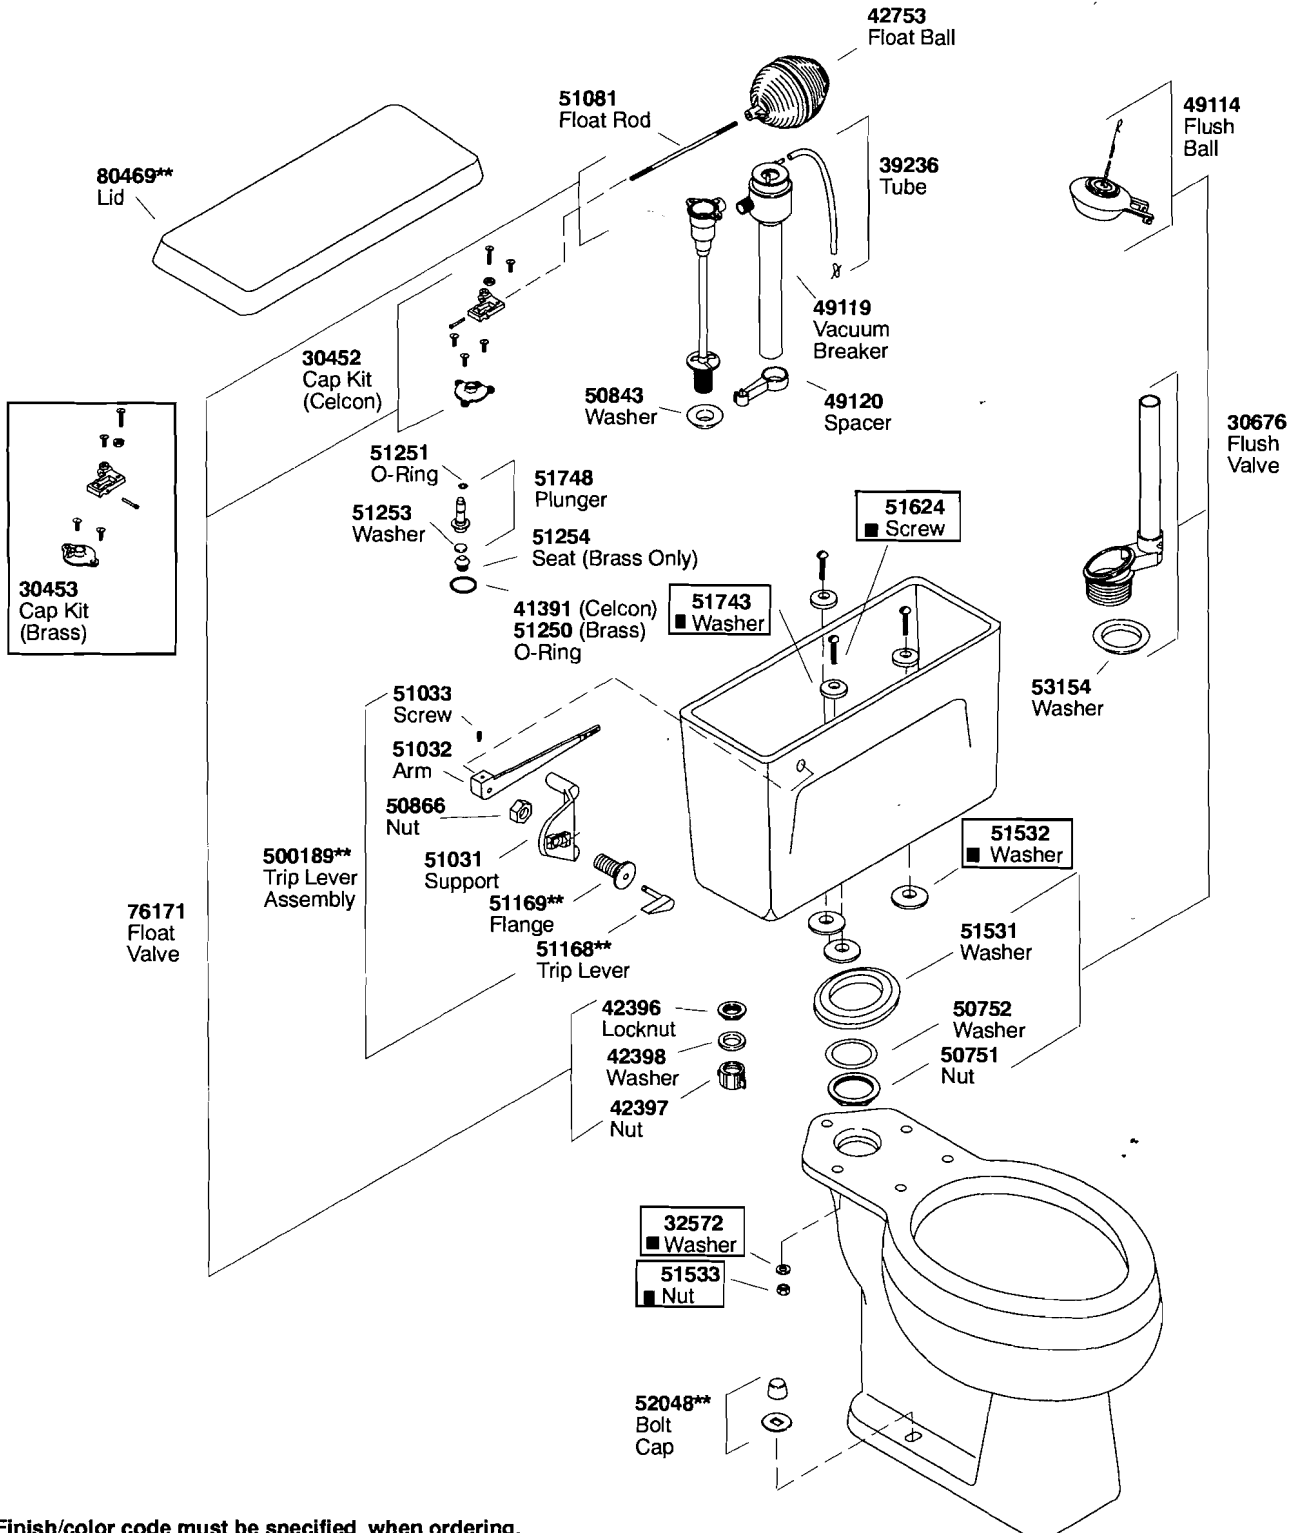

 **30419** Hardware Kit Consists of:
51624 (3 ea.), **32572** (3 ea.), **51533** (3ea.)

**Finish/color code must be specified when ordering.

K#	Bowl	Insulated	Tank Cover Locks
K-3407-**-AA	Elongated		
K-3407-T-**-AA	Elongated		X
K-3407-U-**-AA	Elongated	X	
K-3407-UT-**-AA	Elongated	X	X
K-3414-**-AA	Round		
K-3414-T-**-AA	Round		X
K-3414-U-**-AA	Round	X	
K-3414-UT-**-AA	Round	X	X
K-3420-**-AA\AB\AC	Elongated		
K-3420-T-**-AA\AB\AC	Elongated		X
K-3420-U-**-AA\AB\AC	Elongated	X	
K-3420-UT-**-AA\AB\AC	Elongated	X	X
K-3421-**-AA\AB\AC	Round		
K-3421-T-**-AA\AB\AC	Round		X
K-3421-U-**-AA\AB\AC	Round	X	
K-3421-UT-**-AA\AB\AC	Round	X	X
K-3428-**-AA	Elongated		

30419 Hardware Kit Consists of:
 51624 (3 ea.), 32572 (3 ea.), 51533 (3ea.)

**Finish/color code must be specified when ordering.

K#	Bowl	Insuliner
K-3420-X-**-AA	Elongated	
K-3420-XU-**-AA	Elongated	X
K-3421-X-**-AA	Round	
K-3421-XU-**-AA	Round	X

30419 Hardware Kit Consists of:
51624 (3 ea.), 32572 (3 ea.), 51533 (3 ea.)

**Finish/color code must be specified when ordering.

K#	Bowl
K-3512-EBA	Elongated
K-3512-PBA	Round
K-3514-PBA	Round
K-3510-PBA	Round

 **52050 Tank Accessory Pack** Consists of:
51624 (3 ea.), 32572 (3 ea.), 51533 (3ea.), 51743 (3 ea.), 51532 (6 ea.)

**Finish/color code must be specified when ordering.