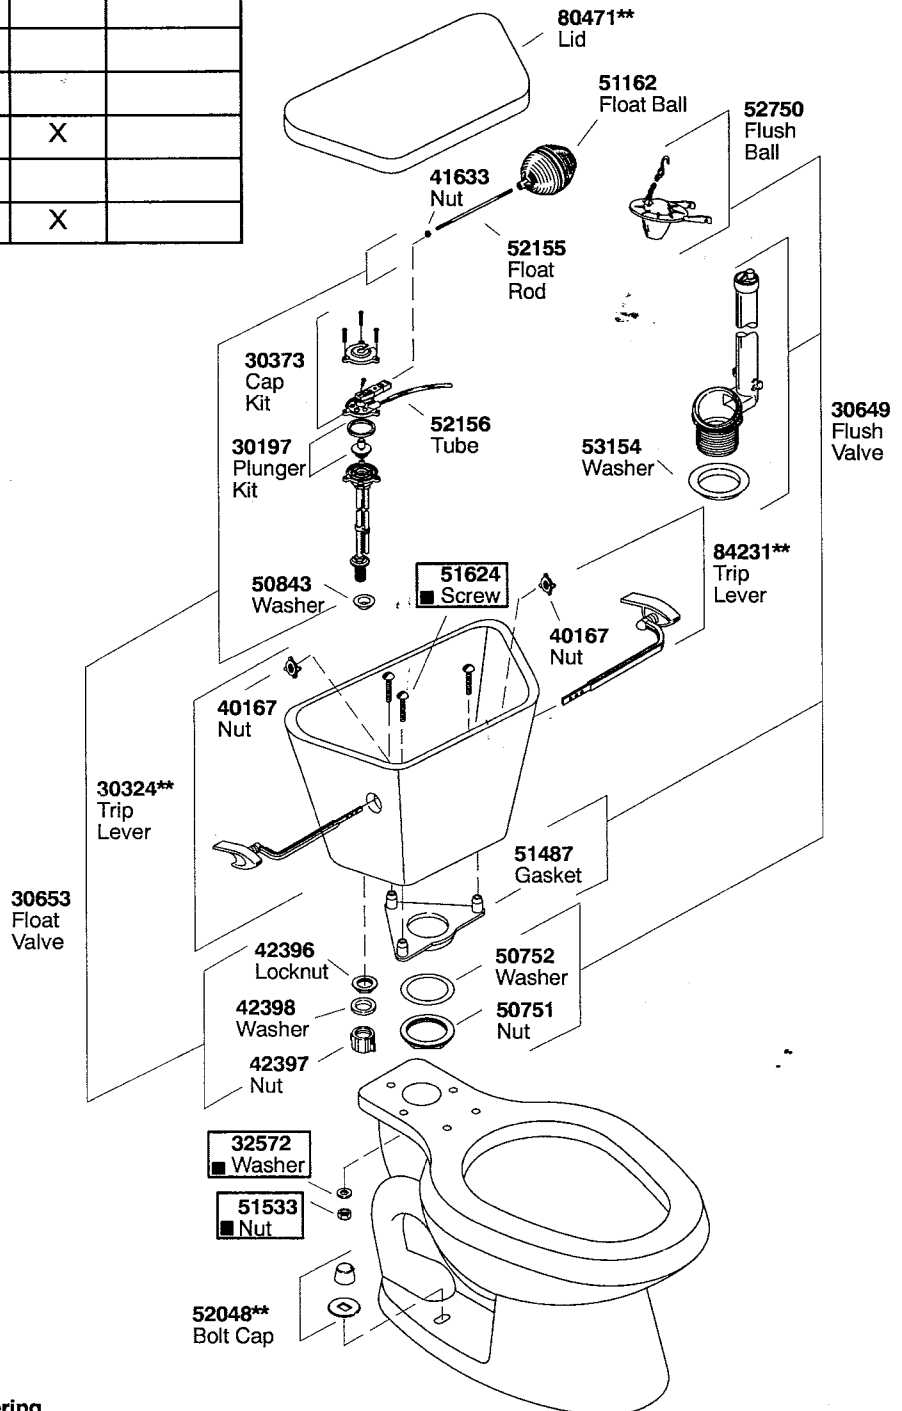

K#	Bowl	Insulated	Tank Locks	Bed Pan Lugs
K-3520-C-**-AA	Elongated			
K-3520-CT-**-AA	Elongated		X	
K-3520-CU-**-AA	Elongated	X		
K-3520-EB-**-AA	Elongated			
K-3520-L-**-AA	Elongated			X
K-3520-U-**-AA	Elongated	X		
K-3520-T-**-AA	Elongated		X	
K-3521-C-**-AA	Round			
K-3521-CU-**-AA	Round	X		
K-3521-PB-**-AA	Round			
K-3521-T-**-AA	Round		X	
K-3521-U-**-AA	Round	X		
K-3521-UT-**-AA	Round	X	X	

 **30419** Hardware Kit Consists of:
51624 (3 ea.), **32572** (3 ea.), **51533** (3ea.)

**Finish/color code must be specified when ordering.

K#	Bowl	Insulated	Tank Cover Locks
K-3407-**-AA	Elongated		
K-3407-T-**-AA	Elongated		X
K-3407-U-**-AA	Elongated	X	
K-3407-UT-**-AA	Elongated	X	X
K-3414-**-AA	Round		
K-3414-T-**-AA	Round		X
K-3414-U-**-AA	Round	X	
K-3414-UT-**-AA	Round	X	X
K-3420-**-AA\AB\AC	Elongated		
K-3420-T-**-AA\AB\AC	Elongated		X
K-3420-U-**-AA\AB\AC	Elongated	X	
K-3420-UT-**-AA\AB\AC	Elongated	X	X
K-3421-**-AA\AB\AC	Round		
K-3421-T-**-AA\AB\AC	Round		X
K-3421-U-**-AA\AB\AC	Round	X	
K-3421-UT-**-AA\AB\AC	Round	X	X
K-3428-**-AA	Elongated		

30419 Hardware Kit Consists of:
 51624 (3 ea.), 32572 (3 ea.), 51533 (3ea.)

**Finish/color code must be specified when ordering.

K#	Bowl	Insuliner
K-3420-X-**-AA	Elongated	
K-3420-XU-**-AA	Elongated	X
K-3421-X-**-AA	Round	
K-3421-XU-**-AA	Round	X

 **52050 Tank Accessory Pack** Consists of:
51624 (3 ea.), 32572 (3 ea.), 51533 (3ea.), 51743 (3 ea.), 51532 (6 ea.)

**Finish/color code must be specified when ordering.