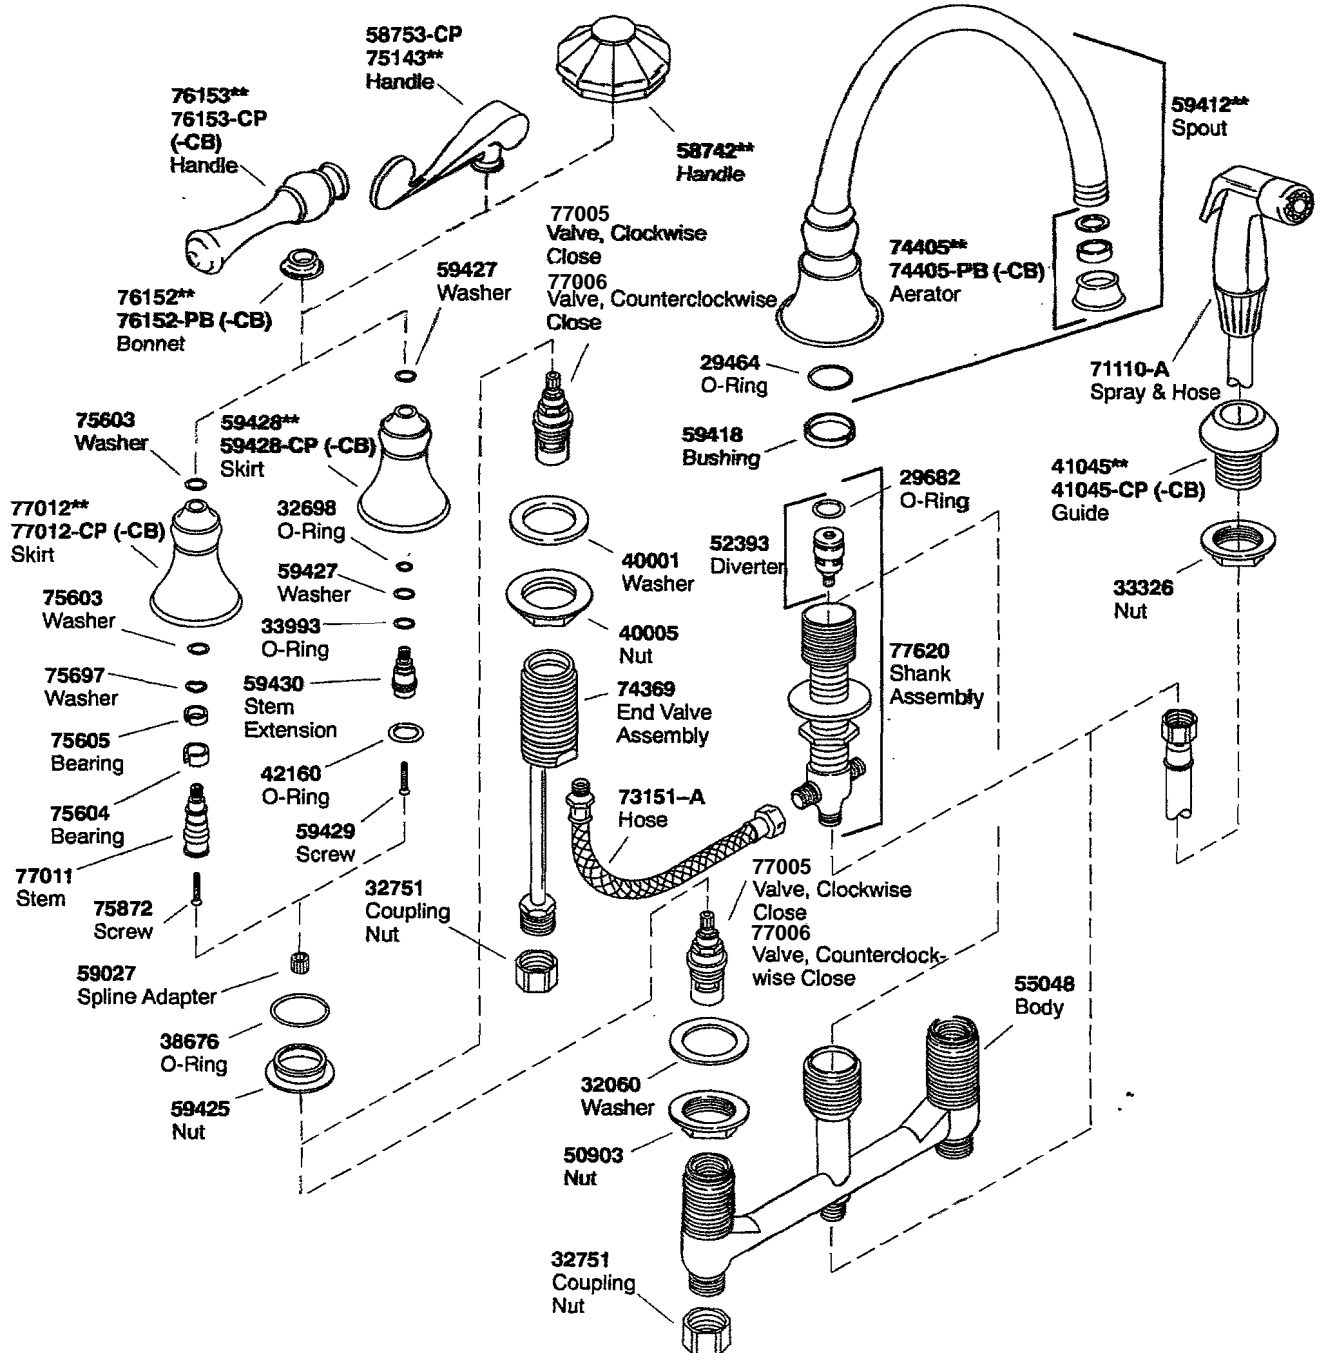

K#	Lever Handle	Traditional Lever Handle	Dome Handle
K-16109-4-**-AA/BA/CA	X		
K-16109-4A-**-AA/BA/CA		X	
K-16109-8-**-AA/BA/CA			X

\*\*Finish/color code must be specified when ordering.