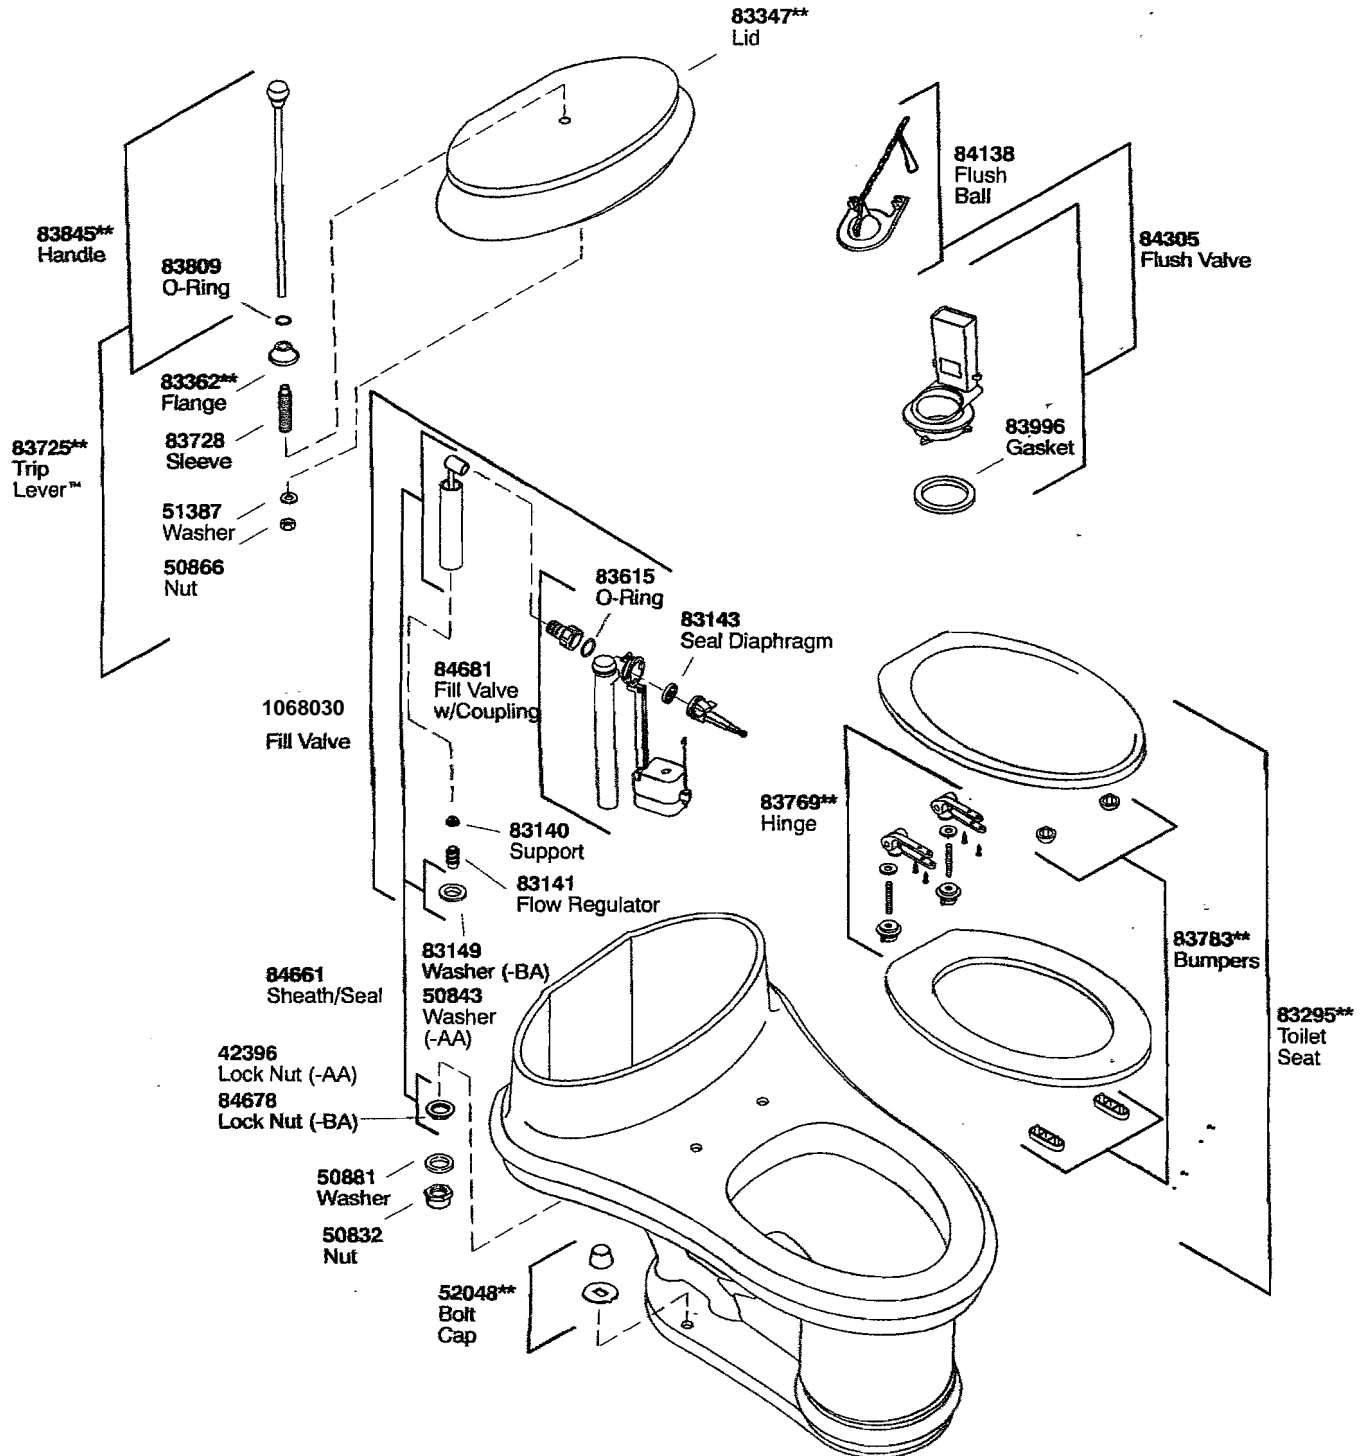

K#	Bowl	Trip Lever Finish	Hinge Finish	Decorative Series
K-3360-**-AA/BA	Elongated	CP	CP	
K-3360-BR-**-AA/BA	Elongated	PB	PB	
K-3360-G-**-AA/BA	Elongated	G	CP	
K-14230-TF-**-AA/BA				Ankara™

Plumbing Parts Depot  
610-495-8790  
www.ppd1.biz

\*\*Finish/color code must be specified when ordering.