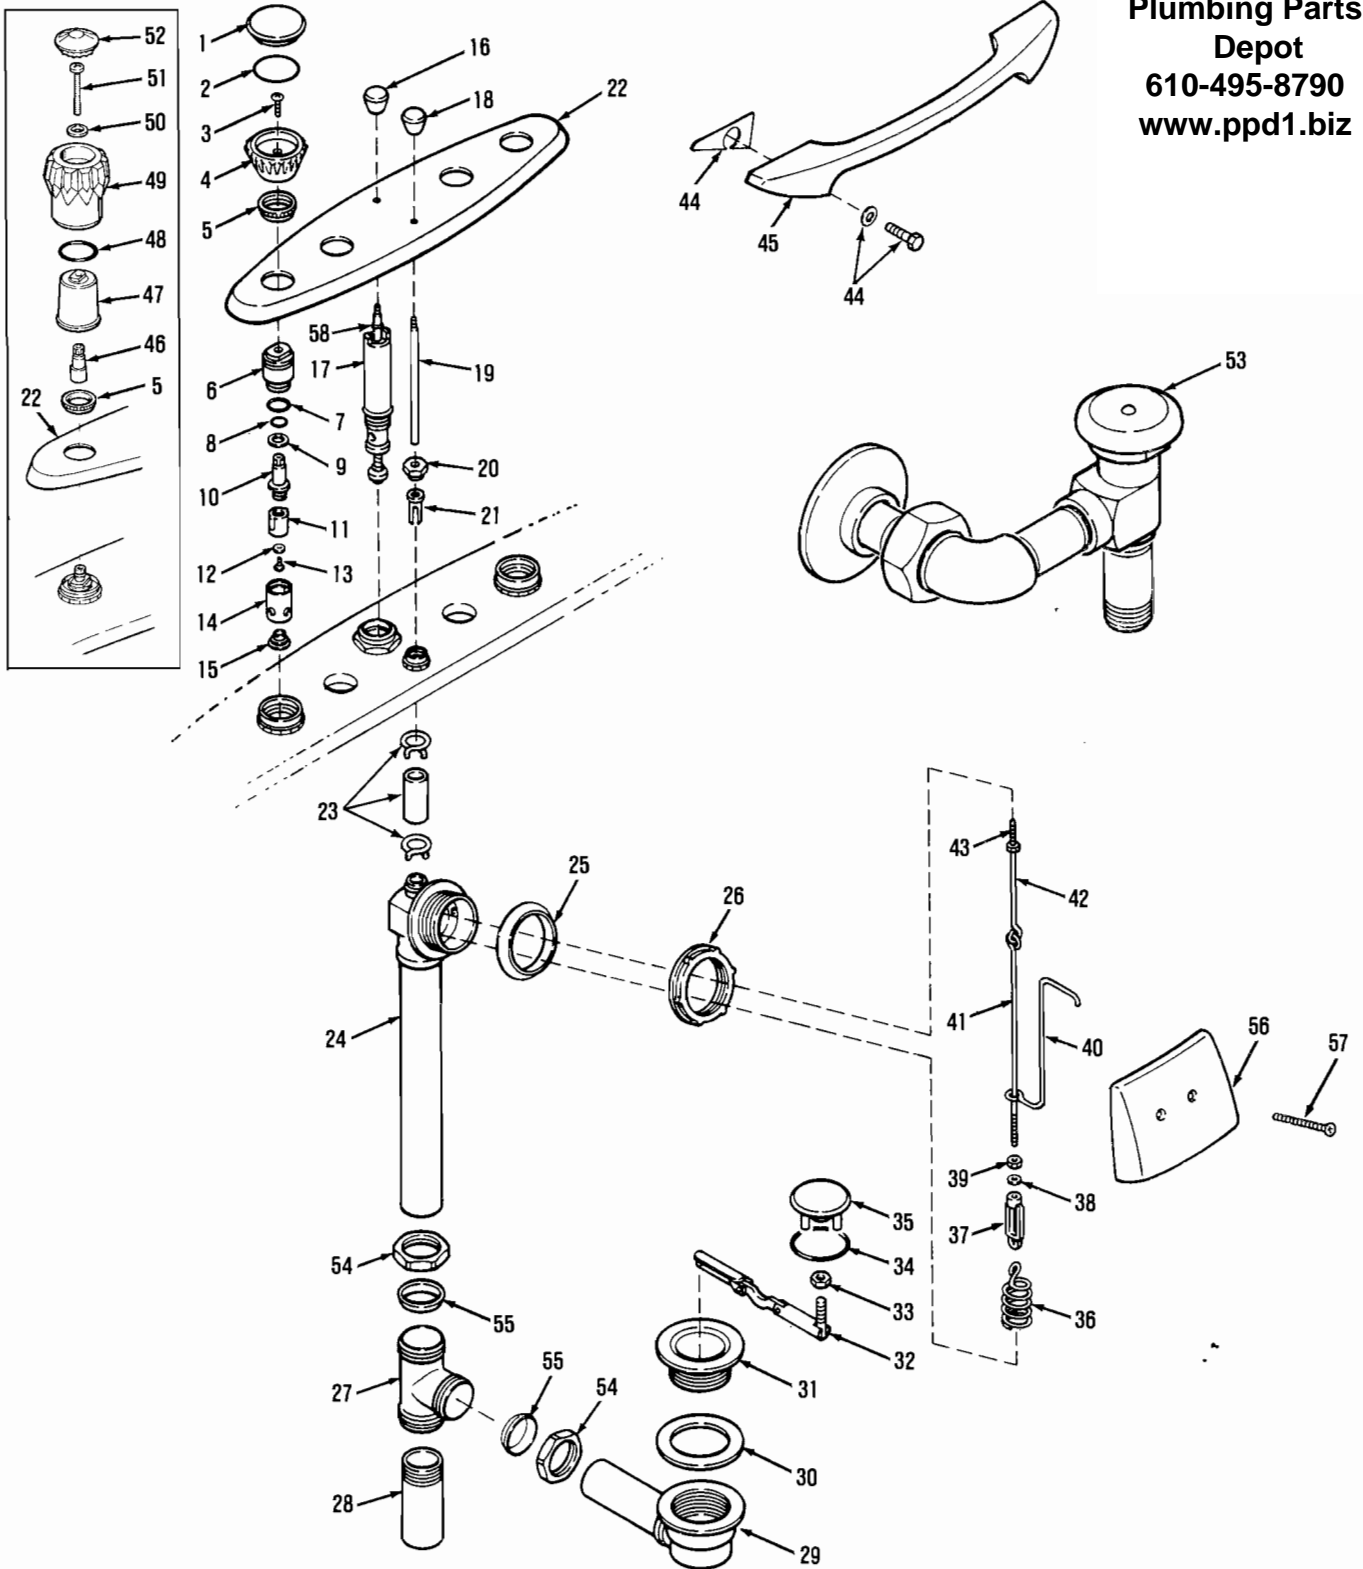

Plumbing Parts

Depot

610-495-8790

www.ppd1.biz

Infinity ∞ Bath™ WHIRLPOOL TRIM KITS (Con't)

K-9594§

K-9597§

Service Parts

Item No.	Part No.	Qty.	Description	Specifications
1	48695	2	Cap	
2	48694	2	O-Ring	
3	33357	2	Screw	
4	31435	2	Handle	
5	31438	2	Lock Ring	
6	31462	2	Bonnet	
7		2	O-Ring	
8		2	O-Ring	
9		2	Washer	
10		2	Stem	
11		2	Plunger	
12		2	Seat Washer	
13		2	Screw	
14		2	Sleeve	
15		2	Renewable Seat	
16	48700	1	Lift Knob	
17	31439	1	Diverter	
18	48700	1	Lift Knob	
19	31437	1	Lift Rod	
20	31456	1	Retainer Cap	
21	31454	1	Retainer	
22	31442	1	Escutcheon	
23	31453	1	Tube and Clamps	
24	31450	1	Ell and Tube Assembly	
25	31450	1	Gasket	
26	20589	1	Nut	
27	29063	1	Tee	
28	28522	1	Tail Piece	
29	43089	1	Drain Ell and Tube	
30	29061	1	Gasket	
31	29060	1	Strainer	
32	29599	1	Lift Toggle	
33	29606	1	Nut	
34	38618	1	O-Ring	
35	29676	1	Stopper (Includes Item 34)	
36		1	Spring	
37		1	Link	
38		1	Washer	
39		1	Nut	
40		1	Safety Rod	
41		1	Lift Rod	
42		1	Lift Rod	
43		1	Nut	
44	35307	1	Bolt and Gasket Kit (2 pr.)	
45	31434	2	Grip Rail	
46	43273	2	Stem Extension (Includes Item 51)	
47		2	Handle Insert	
48		2	O-Ring	
49		2	Handle	
50		2	Washer	
51		2	Screw	
52	30338	2	Index Cap (Includes One Hot and One Cold)	
53	K-13055	1	Vacuum Breaker Assembly	
54	28504	2	Nut	
55	29636	2	Gasket	
56	31441	1	Hood	
57	22154	2	Screw (Pr.)	
58	42265	1	C-Clip	

Plumbing Parts Depot
610-495-8790
www.ppd1.biz

Service Kits

- † Items 7-15, #30002, Valve Assembly
- † Items 7, 8, 9, 12, 13, #30294, Valve Rebuilding (2 ea.)
- † Items 32-35, #29598, Stopper Assembly Kit
- † Items 36-43, #62420, Lift Rod Assembly
- † Items 47-52, #43268, Flair II Handle Assembly

NOTES:

- ‡ Specify Finish.
- § Reference Number Only.
- * Items 6-15, 20, 21, Not Included in Trim Kits.
- ** Refer to Index, SP3B Plumbing Products Service Parts Catalog.