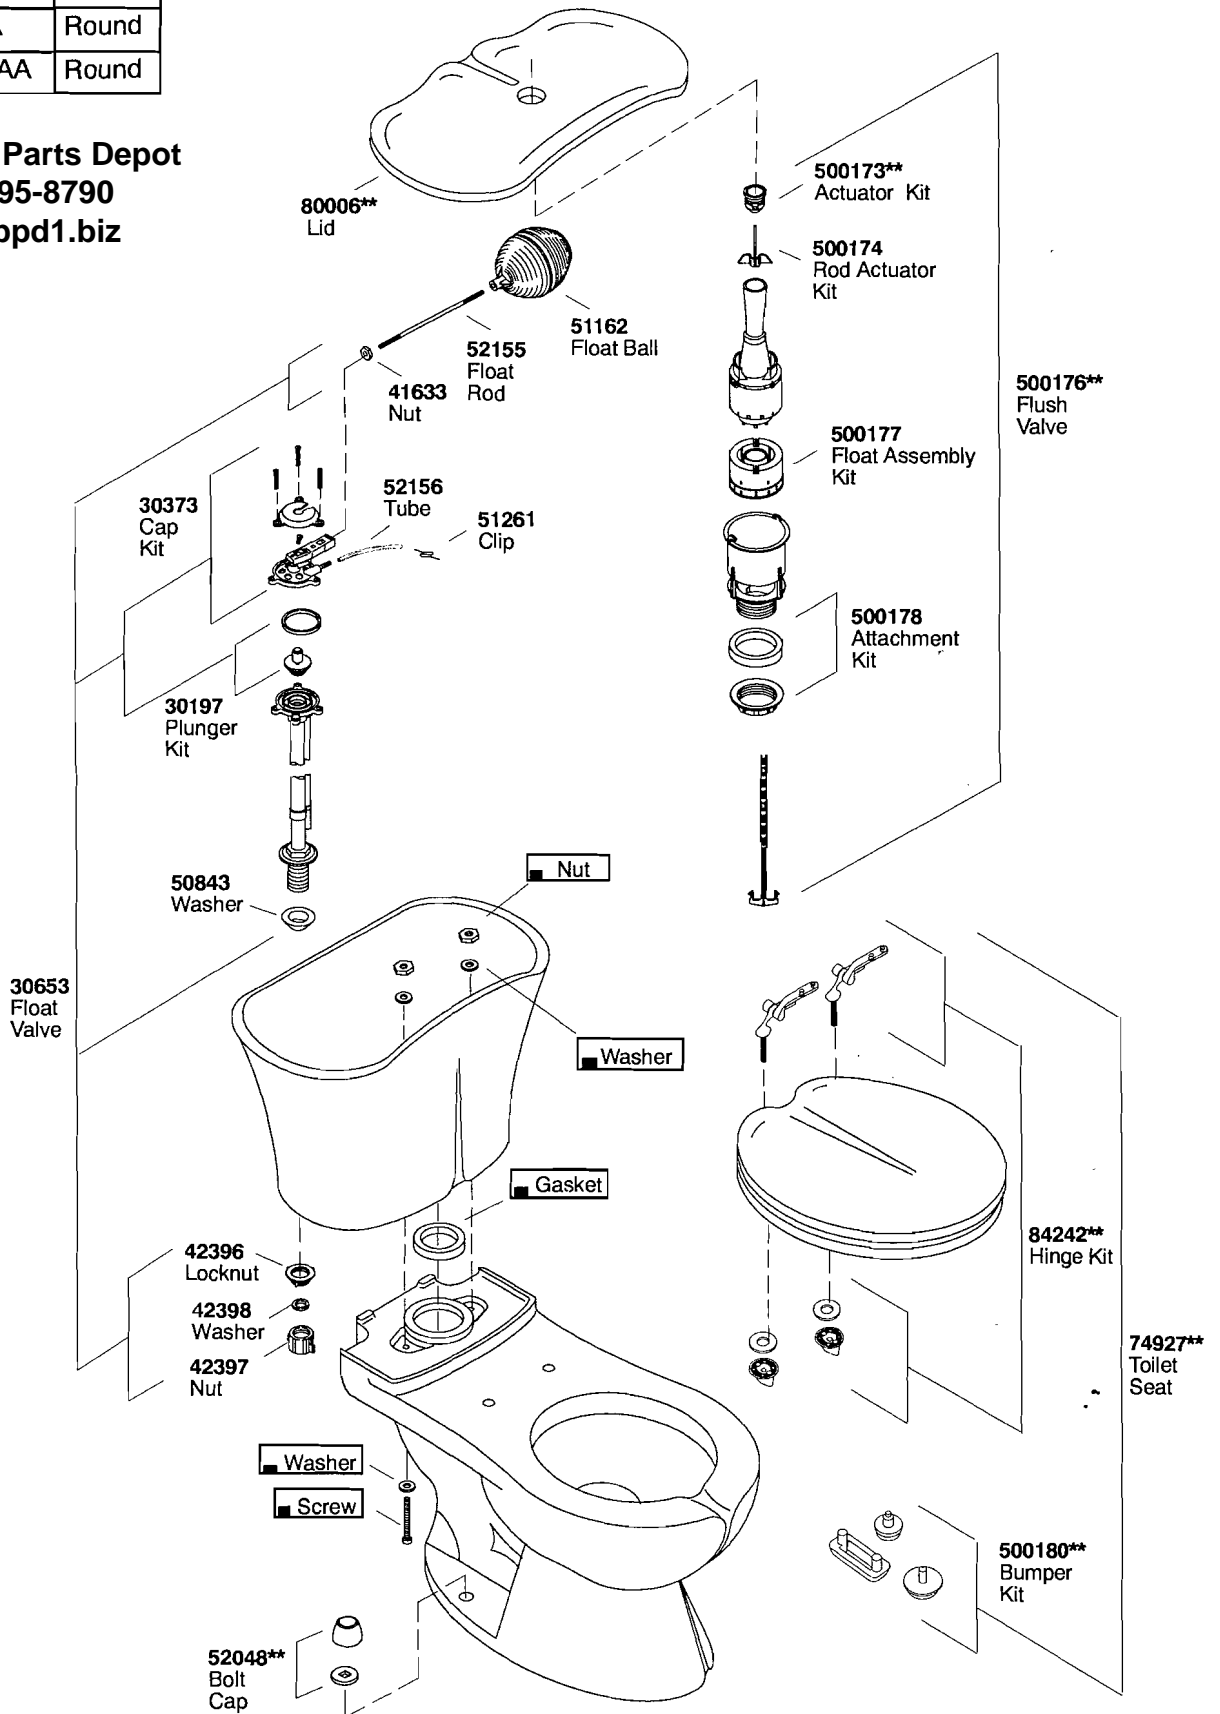

K#	Bowl
K-3417-**-AA	Round
K-3417-C-**-AA	Round

Plumbing Parts Depot  
610-495-8790  
www.ppd1.biz

 **500179 Hardware Kit** Consists of:  
**Nut (2 ea.), Washer (2 ea.), Gasket (1ea.), Washer (4 ea.), Screw (2 ea.)**

\*\*Finish/color code must be specified when ordering.