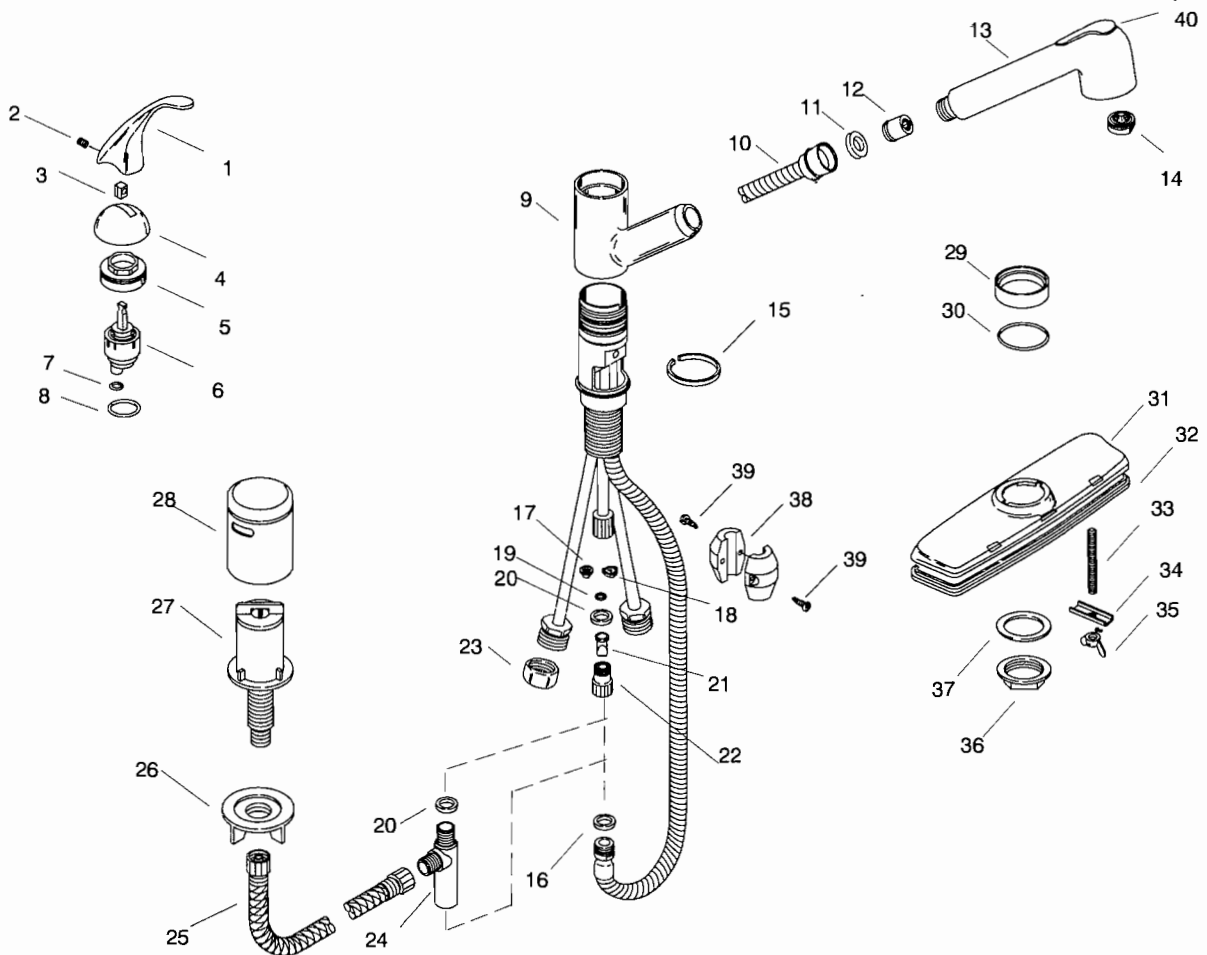

K#	White Spray	Black Spray	Chrome Spray	Almond Spray	White Faucet	Black Faucet	Almond Faucet	Chrome Faucet	Vacuum Breaker
K-15165-AP-**-AA/BA/CA	X							X	X
K-15165-MP-**-AA/BA/CA				X				X	X
K-15165-0-**-AA/BA/CA	X				X				X
K-15165-7-**-AA/BA/CA		X				X			X
K-15165-47-**-AA/BA/CA				X			X		X
K-15165-**-CA			X					X	
K-15170-**-BA			X					X	
K-15170-AP-**-AA/BA/CA/DA	X							X	
K-15170-MP-**-AA/BA				X				X	
K-15170-0-**-AA/BA	X				X				
K-15170-7-**-AA/BA		X				X			
K-15170-47-**-AA/BA				X					

**Finish/color code must be specified when ordering.