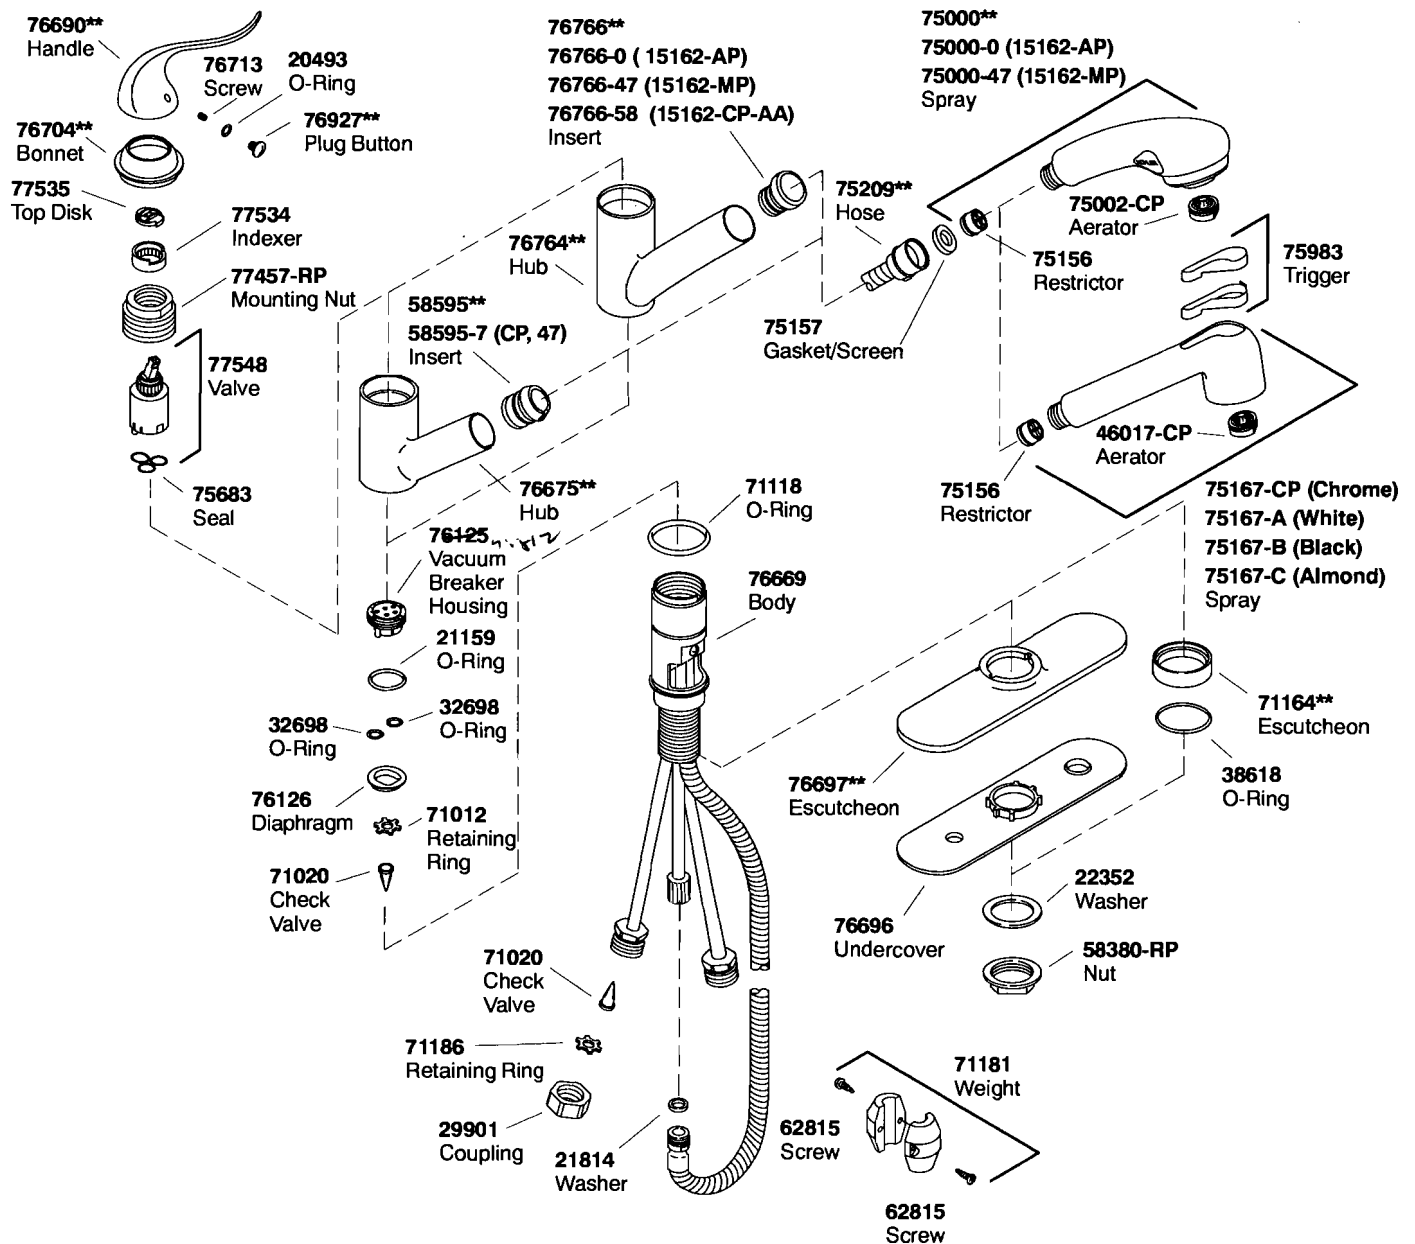

KOHLER® SERVICE PARTS

CORALAIS™ SINK FAUCET WITH PULL-OUT SPRAY

K#	White Spray	Almond Spray	Color Matched Faucet	Chrome Body	Vacuum Breaker
K-15162-**-AA			X		X
K-15162-AP-**-AA	X			X	X
K-15162-MP-**-AA		X		X	X
K-15170-**-FC			X		X
K-15170-AP-**-FC	X			X	X
K-15170-MP-**-FC		X		X	X

**Finish/color code must be specified when ordering.