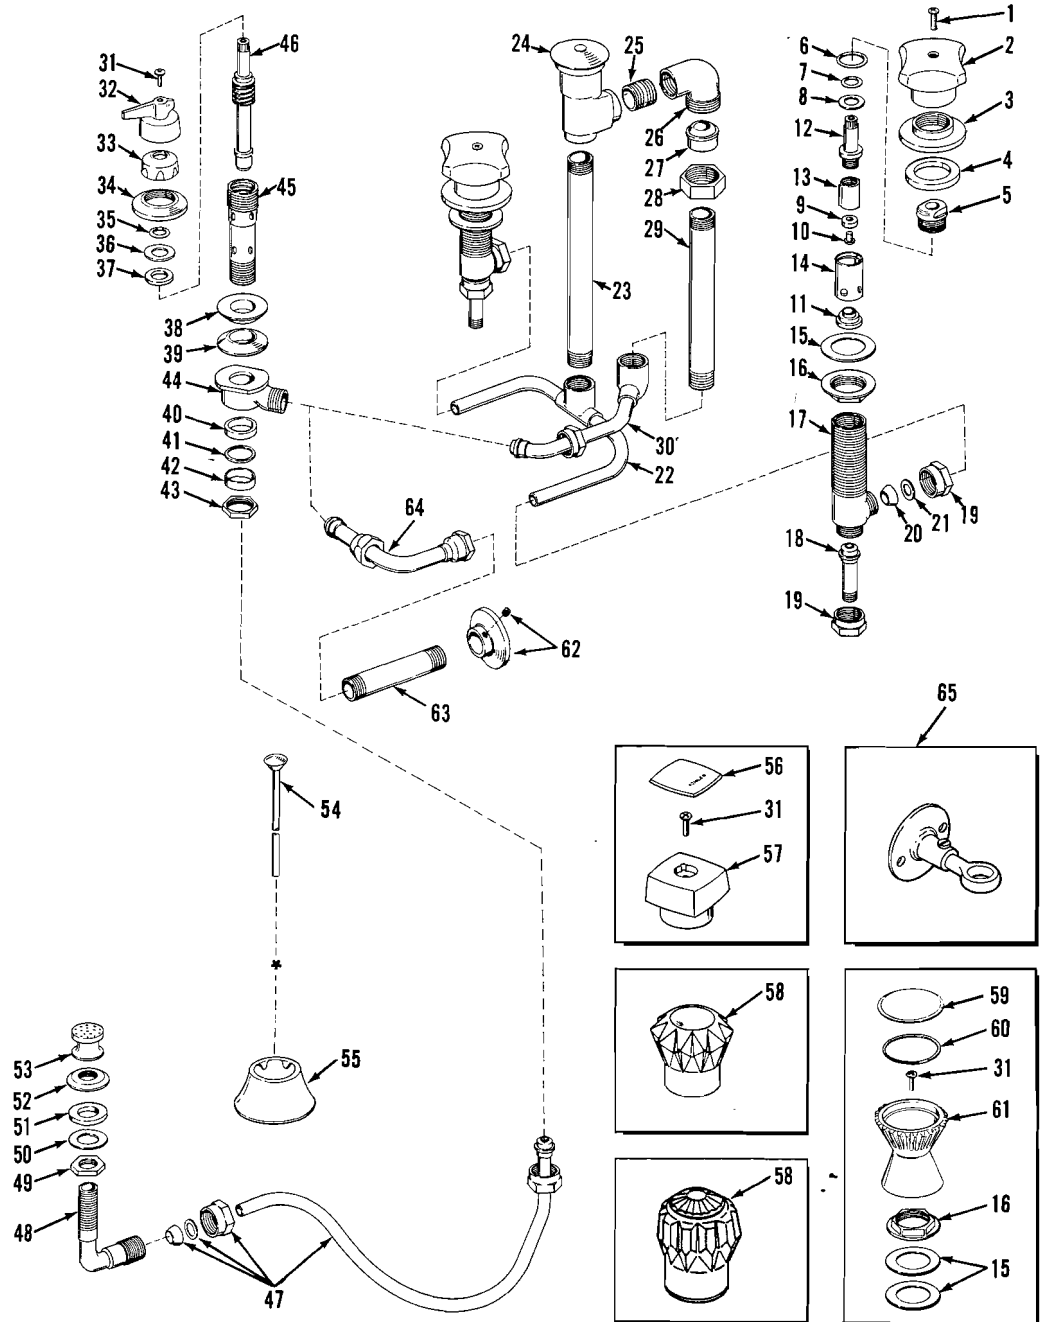

SERVICE PARTS

TOILET AND BIDET FITTINGS

K-9295 ALTERNA
K-9274-T TRITON II
K-9274-DB§ FLAIR II
K-9274-FL§ FLAIR
K-6852 BRAVURA

BIDET FITTING WITH VACUUM BREAKER
BIDET FITTING WITH VACUUM BREAKER
BIDET FITTING WITH VACUUM BREAKER
BIDET FITTING WITH VACUUM BREAKER
BIDET FITTING WITH VACUUM BREAKER

KOHLER VALVET™

SEE EXPANDED "NOTES" SECTION ON NEXT PAGE FOR OTHER PRODUCT NUMBERS.
ORDER BY KIT NUMBER OR PART NUMBER, NOT ITEM NUMBER OR KIT LETTER.

Ordering Options

Item	Part No. or Kit
1	B
2	C
3	D
4	35715
5	20475
6 thru 11	A, E
12, 13, 14	E
15, 16	M
17	34303
18	32753
19	F
20, 21	G
22	34978‡
23	N or O
24	21286‡
25	29280‡
26	39842‡
27	29571‡
28	24003‡
29	40794‡
30	34981‡
31	J
32	41946‡
33	34465‡
34	34328‡
35 thru 43	G
44	48815‡
45	48797
46	34470
47	H
48	48801
49, 50, 51	I
52	48805‡
53	48609‡
54	20781‡
55	42924‡
56	K
57	29718‡
58	M
59	48695‡
60	48694
61	48697‡
62	D
63	24080‡
64	48818
65	29863‡

KOHLER VALVET™

Con't.

ORDER BY KIT NUMBER OR PART NUMBER, NOT ITEM NUMBER OR KIT LETTER.

Kit Ordering Information

Kit	Kit Part No.	Kit Name	Kit Contents
A	30294	Valve Service Kit	2 ea., items 6 thru 11
B	30097‡	Screws	3 ea., item 1
C	30021‡	Triton II Handles	1 ea. Hot, 1 ea. Cold, item 2
D	30078‡	Escutcheons	2 ea., item 3
E	30002	Valve Assembly (Closes Clockwise)	1 ea., items 6 thru 14
F	30230	Coupling Nuts	2 ea., item 19
G	30257	Gaskets	2 ea., items 20 and 21; 1 ea., items 35 thru 43
H	48614	Flexible Hose	1 ea., item 47
I	30258	Washers	1 ea., items 49, 50 and 51
J	30105‡	Screws	3 ea., item 31
K	29747	Index Caps	4 pr. of 4 finishes, item 56
L	30231	Mounting Hardware	2 ea., items 15 and 16
M	106299§■	Flair, Flair II Handle Options	See INDEX.
N	29407‡	Nipple (8 ¹ / ₄ ")	1 ea., item 23
O	48712‡	Nipple for K-6852 Bravura (8 ¹ / ₁₆ ")	1 ea., item 23
P	20345‡	Flange	1 ea., item 62