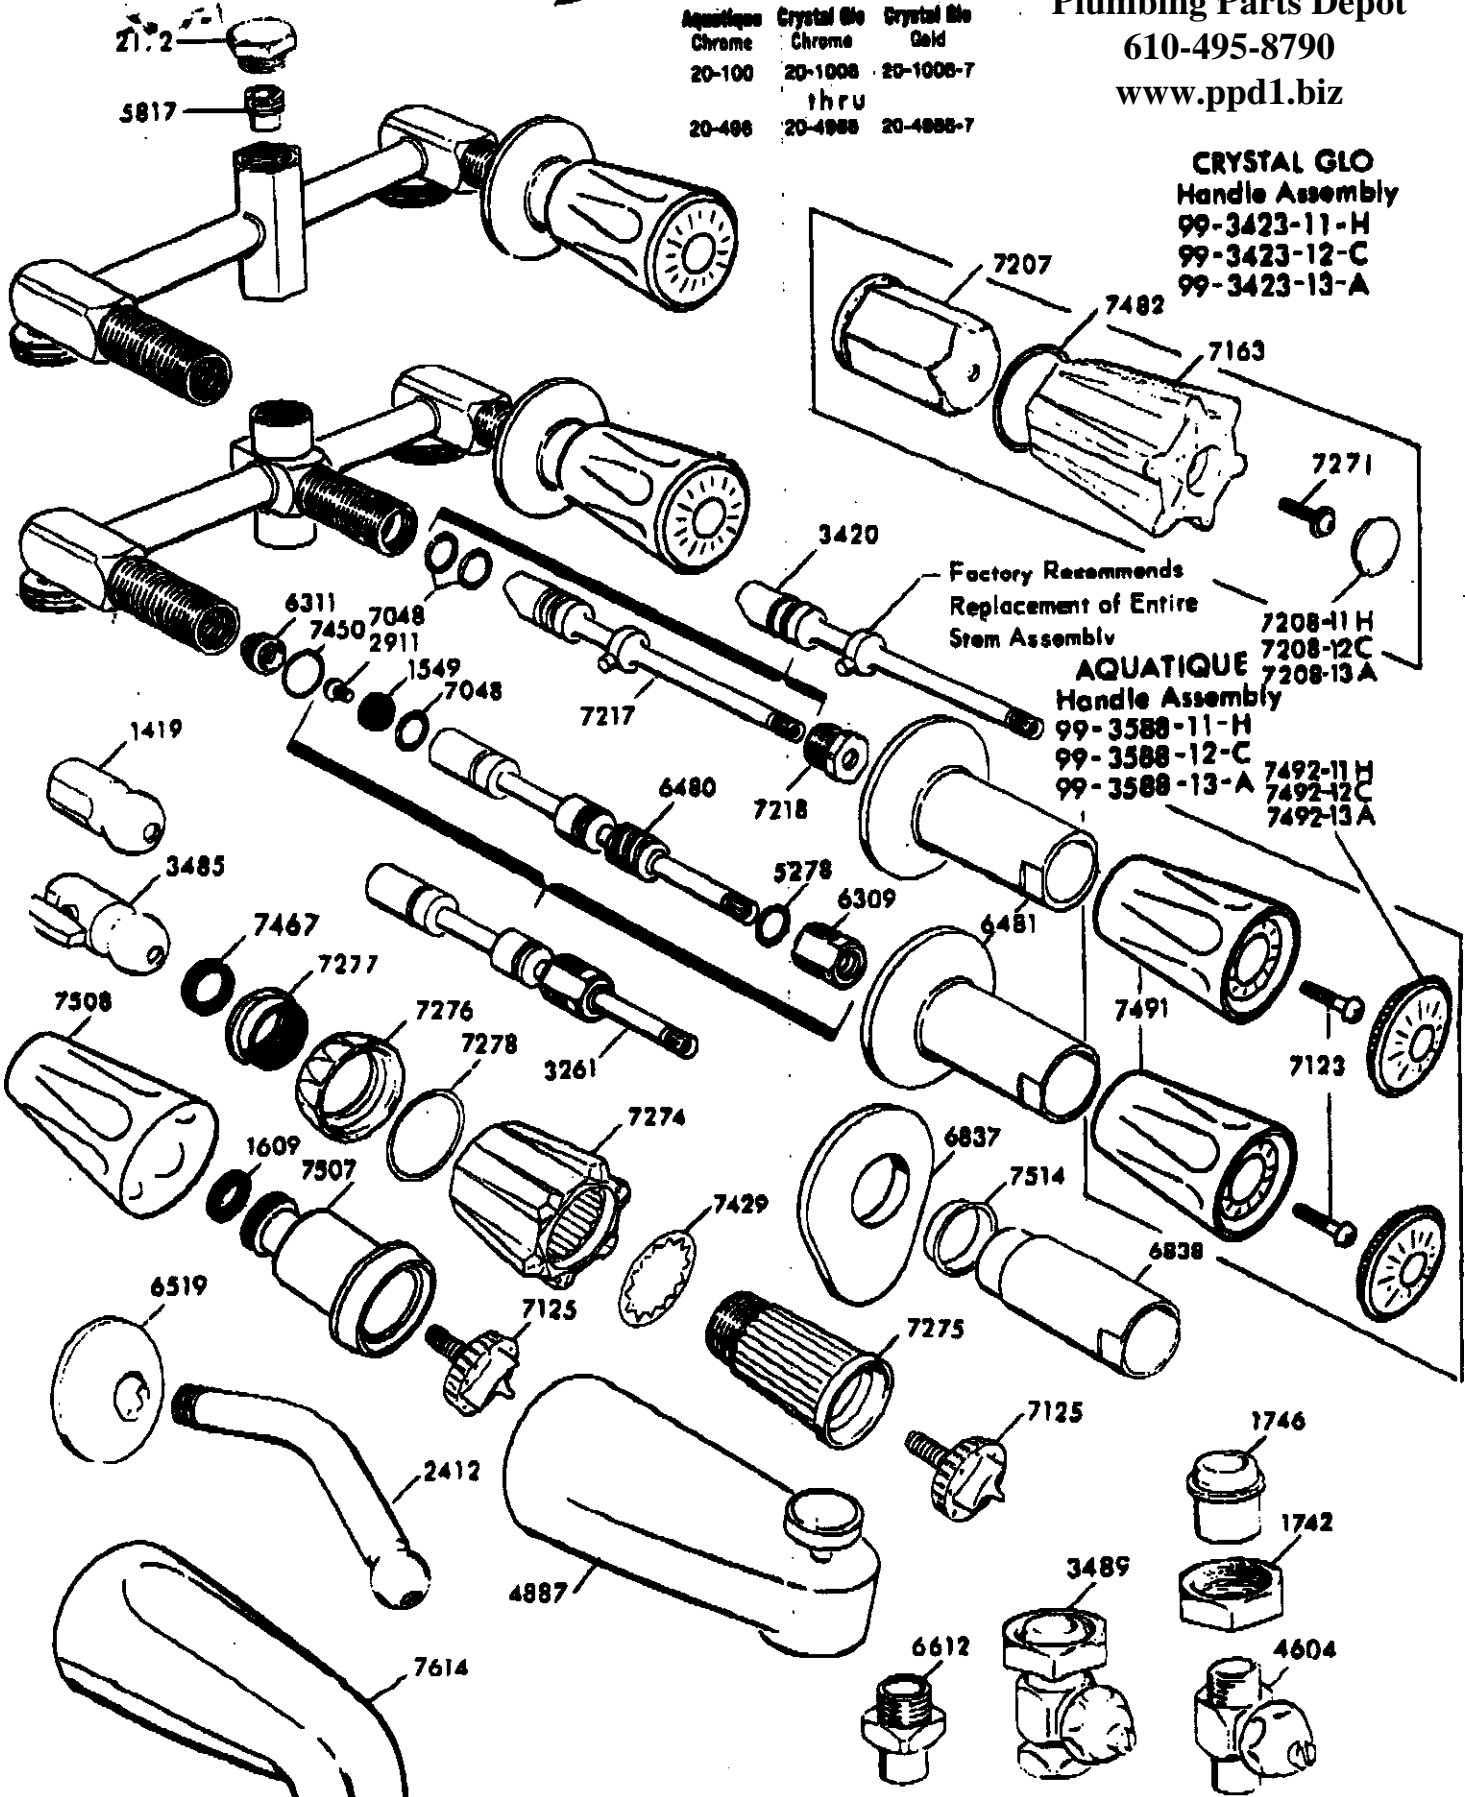

Aquatique Chrome	Crystal Glo Chrome	Crystal Glo Gold
20-100	20-1008	20-1008-7
	thru	
20-488	20-4888	20-4888-7

CRYSTAL GLO
Handle Assembly
99-3423-11-H
99-3423-12-C
99-3423-13-A

AQUATIQUE
Handle Assembly
99-3588-11-H
99-3588-12-C
99-3588-13-A

Factory Recommends
Replacement of Entire
Stem Assembly

limited parts available please call for availability

Replacement Handles Harcraft

Plumbing Parts
Depot
610-495-8790
ppd1.biz

HR-5
Hot & Cold Pair
Height 1-3/8" Base 1-1/2"

HR 7491
Hot And Cold Pair Tub Handle
Height 2-1/4" Base 1-1/2"

HR 7479
Hot And Cold Pair Lavatory Handle
Height 1-5/8" Base 1-1/8"

**FOR
HARCRAFT**

55-0404 *

$\frac{9}{16}$ -20

**FOR
HARCRAFT**

55-4046

$\frac{9}{16}$ -20