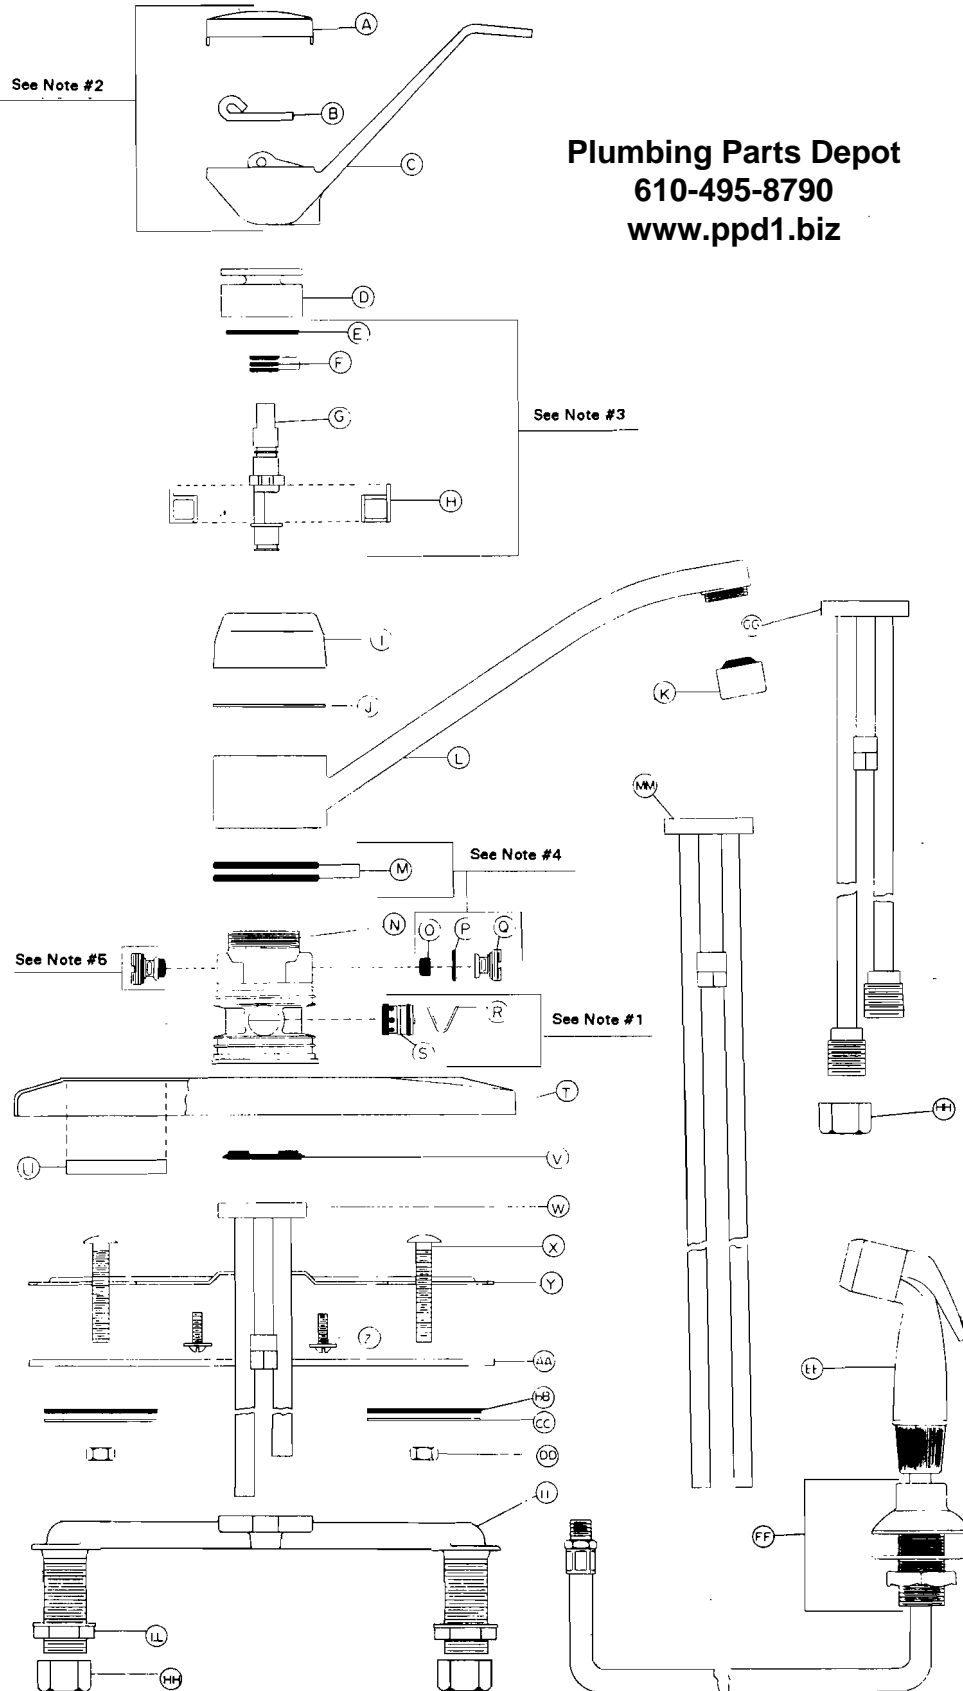

EASY-MIX™ SINGLE HANDLE SINK FAUCET (SINCE 11/81)
40-221, 40-223, 40-224, 40-231, 40-233 and 40-234

Plumbing Parts Depot
610-495-8790
www.ppd1.biz

DWG. LTR.	PART NO.	DESCRIPTION OF PART	PC'S REQ'D.
A	93-048	SNAP-IN BUTTON	1
B	93-051	HANDLE PIN	1
C	93-049	HANDLE	1
D	93-052	BONNET	1
E	93-053	BONNET O-RING	1
F	93-067	STEM O-RINGS	3
G	93-054	STEM	1
H	93-055	CAGE	2
I	93-059	SLEEVE ESCUTCHEON	1
J	93-071	FRICTION WASHER	1
K	92-382	AERATOR	1
L	98-213	SPOUT	1
M	93-072	SPOUT O-RING	2
N	93-089	BODY (LESS SPRAY)	1
O	93-056	BODY (WITH SPRAY)	1
P	93-058	GROMMET	2
Q	93-057	GROMMET HOLDER	2
R	90-119	SPRING RETAINER	1
S	98-258	DIVERTER UNIT	1
T	90-111	DECK ESCUTCHEON	1
U	93-074	PROTECTOR PAD (3/8")	2
V	93-099	PROTECTOR PAD (1/8")	2
V	93-047	BOTTOM SEAL	1
W	98-717	SUPPLY TUBE ASSEMBLY (W/SPRAY)	1
	98-719	SUPPLY TUBE ASSEMBLY (L/SPRAY)	1
X	93-075	HOLD DOWN BOLT	2
Y	93-077	UNDERBODY	1
Z	93-102	SCREW (SEMS)	3
AA	93-078	PUTTY PLATE	1
BB	93-076	RUBBER WASHER	2
CC	90-565	STEEL WASHER	2
DD	90-564	BRASS NUT	2
EE	84-100	SPRAY & HOSE	1
FF	98-360	SPRAY HOLDER	1
GG	98-716	SUPPLY TUBE ASS'Y W/COUPLINGS W/SPRAY	1
	98-718	SUPPLY TUBE ASS'Y W/COUPLING L/SPRAY	1
HH	91-000	NUT	2
II	96-020	CAST BODY (L/SPRAY)	1
	96-021	CAST BODY (W/SPRAY)	1
LL	91-631	LOCKNUT	2
MM	98-729	SUPPLY TUBE ASS'Y W/SPRAY (16")	1
	98-730	SUPPLY TUBE ASS'Y L/SPRAY (16")	1

NOTE:

1. DIVERTER AND O-RINGS MAY BE ORDERED AS A COMPLETE REPAIR PARTS ASSEMBLY. TO ORDER ITEMS "E", "M", "R", & "S" USE NO. 98-715.
2. HANDLE, PIN, & BUTTON MAY BE ORDERED AS A COMPLETE REPAIR PARTS ASSEMBLY. TO ORDER ITEMS "A" THRU "C" USE NO. 98-413.
3. STEM, SEAL, CAGES, AND O-RINGS MAY BE ORDERED AS A COMPLETE REPAIR PARTS ASSEMBLY. TO ORDER ITEMS "E" THRU "H", "M", AND "O" THRU "Q", USE NO. 98-712.
4. GROMMET, SPOUT O-RINGS, AND HOLDER MAY BE ORDERED AS A COMPLETE REPAIR PARTS ASSEMBLY. TO ORDER ITEMS "E", "M", AND "O" THRU "Q" USE NO. 98-713.
5. GROMMET, HOLDER, AND SEAL MAY BE ORDERED AS A COMPLETE REPAIR PARTS ASSEMBLY. TO ORDER ITEMS "E" AND "O" THRU "Q" USE NO. 98-714.