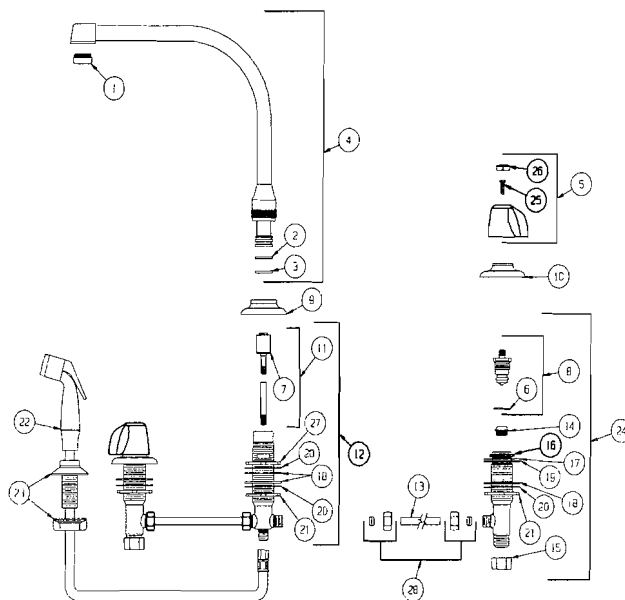

42-336, 42-338

Prefixes: X, XX, CX, 08, 80, 88 Suffixes: 45, 46, 48, 61, 66, 67, 68, 93

ITEM NO.	DESCRIPTION	UN-FINISHED	CHROME
1	MALE AERATOR W/ FLOW RESTRICTOR		91-572
2	TOP O-RING	92-730	
3	BOTTOM O-RING	92-660	
4	E-Z FILLER SPOUT S/A		98-214
5	SMALL HOT STANDARD HANDLE S/A		97-908
	SMALL COLD STANDARD HANDLE S/A		97-909
	STANDARD HANDLE PACK (HOT & COLD)		60-000
6	CELCON WASHER	90-331	
7	SPRAY DIVERTER	94-070	
8	HOT STEM & BONNET S/A	98-688	
	COLD STEM & BONNET S/A	98-689	
9	SPOUT ESCUTCHEON (ZINC)		90-364
	SPOUT ESCUTCHEON (BRASS)		89-553
10	VALVE ESCUTCHEON (ZINC)		91-462
	VALVE ESCUTCHEON (BRASS)		91-464
11	DIVERTER / EXTENSION S/A	98-259	
12	KITCHEN FAUCET BODY S/A W/ SPRAY	98-333	
	KITCHEN FAUCET BODY S/A L/ SPRAY	98-330	
13	1/4" NOM. COPPER TUBE X 5"	90-910	
14	BRASS SEAT	91-015	
15	SUPPLY NUT S/A (QTY 2)	97-819	
16	LOCKNUT	91-022	
17	BRASS WASHER 1 1/8" DIA.	93-465	
18	RUBBER WASHER 1 1/4" DIA.	93-466	
19	RUBBER WASHER 1 1/8" DIA.	93-464	
20	BRASS WASHER 1 1/4" DIA.	93-463	
21	LOCKNUT	91-580	
22	BLACK SPRAY & HOSE		94-100
	BISCUIT SPRAY & HOSE		A4-101
	WHITE SPRAY & HOSE		W4-101
23	BLACK HOSE GUIDE & NUT W/ FLANGE		98-360
	WHITE HOSE GUIDE & NUT W/ FLANGE		98-361
	BISCUIT HOSE GUIDE & NUT W/ FLANGE		98-362
24	COLD VALVE BODY W/ COMPRESSION CARTRIDGE	98-226	
	HOT VALVE BODY W/ COMPRESSION CARTRIDGE	98-228	
25	HANDLE SCREW	90-700	
26	"C" INDEX BUTTON	94-252	
	"H" INDEX BUTTON	94-251	
27	BRASS LOCKNUT	91-581	
28	FERRULES & FERRULE NUTS (QTY 4 EA.)	97-803	