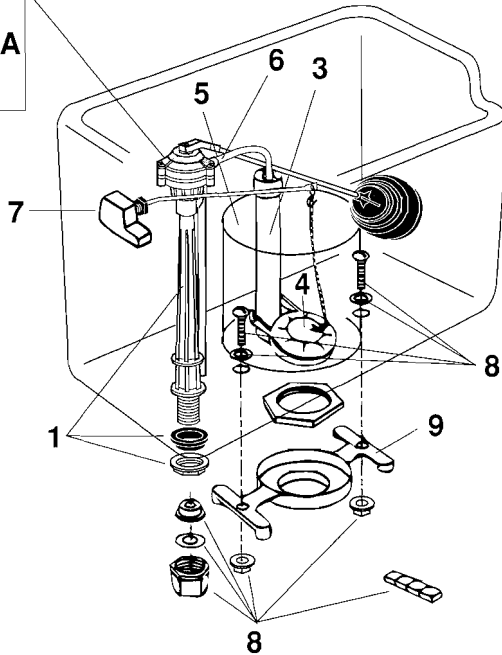

ELJER

ULTRA-ONE/G, TRIANGLE ULTRA-ONE/G TERRACE ULTRA-ONE/G Two-Piece Toilets

091-4600
091-4605
091-4660

091-4700
091-4705

091-1200
091-1205

2B

2A

Plumbing Parts Depot
www.ppd1.biz
610-495-8790

DESCRIPTION	PART#	FINISH (if applicable)
1 Float valve (ballcock) less rod and float ball	495-0214-00	
2A Float valve repair kit for 1B1 MASTER	495-0188-00	
2B Float valve repair kit for 1B1 MASTER MARK III	495-0189-00	
3 Flush valve assembly w/ flapper & chain	495-5551-00	
4 Flapper and chain only	495-6029-00	
5 Plastic reservoir	495-2536-00	

DESCRIPTION	PART#	FINISH (if applicable)
6 1" orifice insert for refill tube	495-4026-00	
7 Flush lever (for Ultra-One/G and Terrace Ultra-One/G)	495-2704-00	Chrome
	495-2706-00	Gold
	495-2708-00	Antique Brass
	495-2710-00	Polished Brass
Flush lever (for Triangle Ultra-One/G)	495-2704-01	Chrome
	495-2706-01	Gold
	495-2708-01	Antique Brass
	495-2710-01	Polished Brass
8 Mounting parts bag	495-5964-00	
9 Tank to bowl gasket	495-5702-00	
10** Bolt caps	495-0908-__	