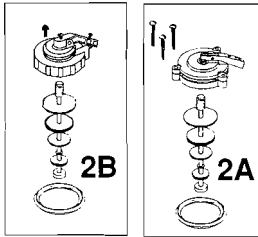

ELJER

ULTRA-ONE/G, TRIANGLE ULTRA-ONE/G TERRACE ULTRA-ONE/G Two-Piece Toilets

091-4600
091-4605
091-4660

091-4700
091-4705

091-1200
091-1205

2B

2A

Plumbing Parts Depot
www.ppd1.biz
610-495-8790

DESCRIPTION	PART#	FINISH (if applicable)
1 Float valve (ballcock) less rod and float ball	495-0214-00	
2A Float valve repair kit for 1B1 MASTER	495-0188-00	
2B Float valve repair kit for 1B1 MASTER MARK III	495-0189-00	
3 Flush valve assembly w/ flapper & chain	495-5551-00	
4 Flapper and chain only	495-6029-00	
5 Plastic reservoir	495-2536-00	

DESCRIPTION	PART#	FINISH (if applicable)
6 1" orifice insert for refill tube	495-4026-00	
7 Flush lever (for Ultra-One/G and Terrace Ultra-One/G)	495-2704-00	Chrome
	495-2706-00	Gold
	495-2708-00	Antique Brass
	495-2710-00	Polished Brass
Flush lever (for Triangle Ultra-One/G)	495-2704-01	Chrome
	495-2706-01	Gold
	495-2708-01	Antique Brass
	495-2710-01	Polished Brass
8 Mounting parts bag	495-5964-00	
9 Tank to bowl gasket	495-5702-00	
10** Bolt caps	495-0908-__	