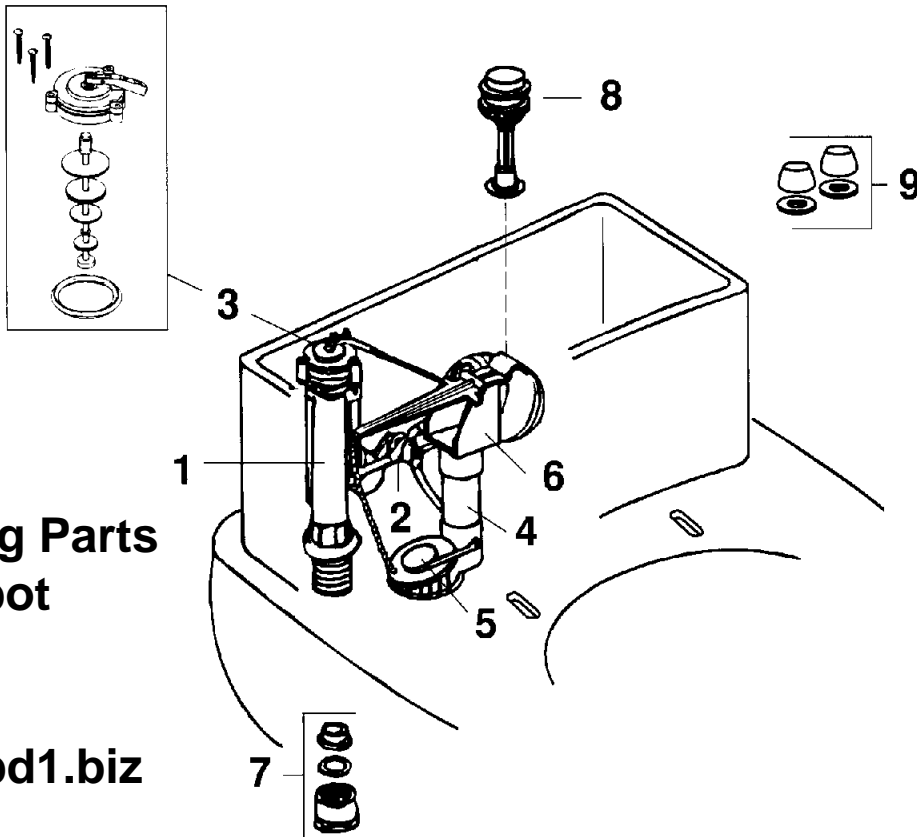

## TENNISON

One-Piece Toilet

081-7080

Plumbing Parts  
Depot

www.ppd1.biz

DESCRIPTION	PART#	FINISH ( if applicable)
1 Float valve (ballcock) with diverter-less rod and float ball	495-0260-00	
2 Diverter assy. only	495-0184-00	
3 Float valve repair kit	495-0187-00	
4 Flush valve body only	495-5517-00	
5 Flapper and chain only	495-6031-00	
6 Flush valve lever adapter	495-5560-00	
7 Parts bag	495-6028-00	
8 Push button assembly	596-0715-00 596-0725-00 596-0735-00 596-0745-00	Chrome Gold Antique Brass Polished Brass
Bolt covers	495-0908-__	