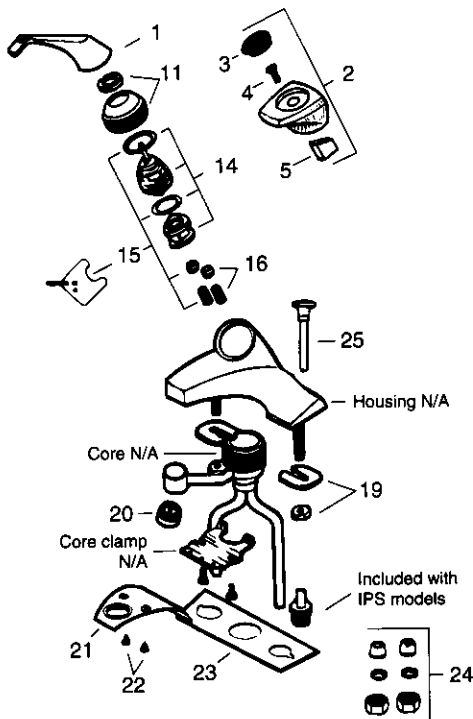

Eljer

WASHERLESS Single-Control Centerset Lavatory Faucets

557-1000/01
557-1004
557-1010
557-1040/50
557-1060/64
557-1070/80
557-1090
557-1120/21
557-1130/31
557-1160/70
557-3040/50

557-1002/03
557-1006
557-1012/13
557-1062/66
557-1072/82
557-1092
557-1122/24
557-1132
557-1162

557-1000
557-1004
557-1010
557-1040/50
557-1060/64
557-1070
557-1120/30
557-3040/50

557-1002
557-1006
557-1012
557-1062/66
557-1072
557-1122
557-1132

DISCONTINUED VERSION
(for models manufactured before 1/1/92)

CURRENT VERSION

**Plumbing Parts
Depot**
610-495-8790
www.ppd1.biz

DESCRIPTION	PART#	FINISH
1 Lever handle	V1257	
2 Acrylic handle Assy.	V5199 V5199A V5199B	Chrome Pol. Brass Ant. Brass
3 Plug button	V7090 V7090B	Chrome PB & AB
4 Handle screw	V7810	
5 Stem adaptor	V6158	
6 Lever handle Assy.	V8094BG1 V80944BG1 V80946BG1	Chrome Pol. Brass Ant. Brass
7 Screw for handle adaptor	V7810	
8 Handle adaptor	VP1963	
9 Acrylic handle Assy.	V5002BG1E V50026BG1E	Chr. & PB Ant. Brass
10 Plug button	V6933	Pewter

DESCRIPTION	PART#	FINISH
11 Control assembly	V6330 V6330A V6330B	Chrome Pol. Brass Ant. Brass
12 Lock ring	VP1713	
13 Bonnet nut	VP1712 VP17124 VP17126	Chrome Pol. Brass Ant. Brass
14 Control assembly	V6330	
15 Control repair kit (includes lock)	V7580	
16 Seal & spring repair kit	V7088	
17 Control Assy.	VP1964BG	
18 Port seal ring	VP1952	
19 Mounting parts bag (2 of each part)	V6641	