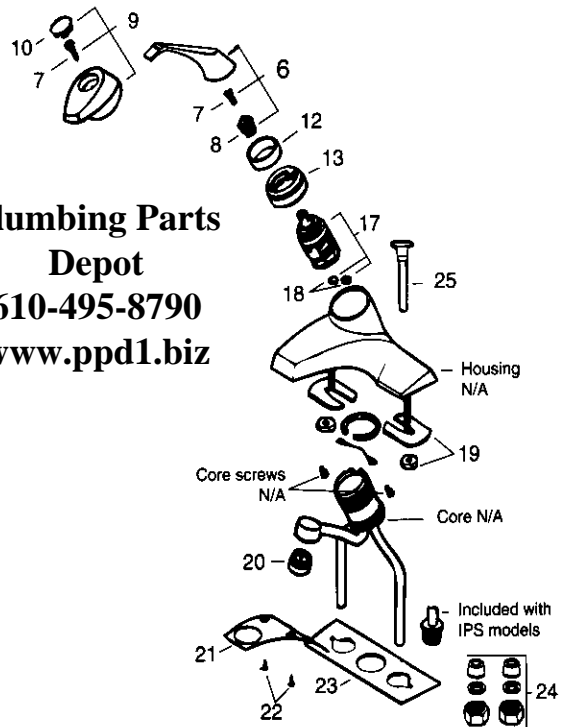

Eljer

WASHERLESS Single-Control Centerset Lavatory Faucets

557-1000/01
557-1004
557-1010
557-1040/50
557-1060/64
557-1070/80
557-1090
557-1120/21
557-1130/31
557-1160/70
557-3040/50

557-1002/03
557-1006
557-1012/13
557-1062/66
557-1072/82
557-1092
557-1122/24
557-1132
557-1162

557-1000
557-1004
557-1010
557-1040/50
557-1060/64
557-1070
557-1120/30
557-3040/50

557-1002
557-1006
557-1012
557-1062/66
557-1072
557-1122
557-1132

DISCONTINUED VERSION
(for models manufactured before 1/1/92)

CURRENT VERSION

**Plumbing Parts
Depot**
610-495-8790
www.ppd1.biz

DESCRIPTION	PART#	FINISH
1 Lever handle	V1257	
2 Acrylic handle Assy.	V5199 V5199A V5199B	Chrome Pol. Brass Ant. Brass
3 Plug button	V7090 V7090B	Chrome PB & AB
4 Handle screw	V7810	
5 Stem adaptor	V6158	
6 Lever handle Assy.	V8094BG1 V80944BG1 V80946BG1	Chrome Pol. Brass Ant. Brass
7 Screw for handle adaptor	V7810	
8 Handle adaptor	VP1963	
9 Acrylic handle Assy.	V5002BG1E V50026BG1E	Chr. & PB Ant. Brass
10 Plug button	V6933	Pewter

DESCRIPTION	PART#	FINISH
11 Control assembly	V6330 V6330A V6330B	Chrome Pol. Brass Ant. Brass
12 Lock ring	VP1713	
13 Bonnet nut	VP1712 VP17124 VP17126	Chrome Pol. Brass Ant. Brass
14 Control assembly	V6330	
15 Control repair kit (includes lock)	V7580	
16 Seal & spring repair kit	V7088	
17 Control Assy.	VP1964BG	
18 Port seal ring	VP1952	
19 Mounting parts bag (2 of each part)	V6641	