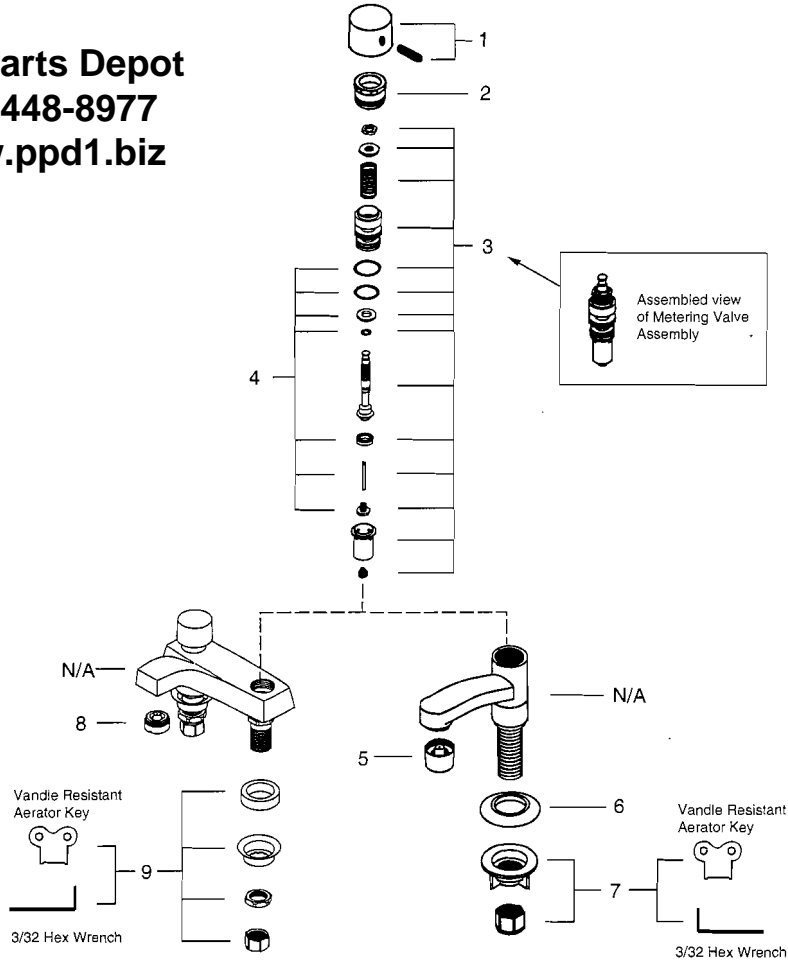

Eljer

COMMERCIAL/INSTITUTIONAL

Push-Button, Self-Closing Metering Lavatory Faucet

559-2895 559-2896

559-2350

Plumbing Parts Depot
800-448-8977
www.ppd1.biz

	DESCRIPTION	PART#	FINISH
1	Handle assy.-Hot Handle assy.-Cold	HDLX8958H HDLX8958C	Chrome Chrome
2	Bonnet nut	BON8915C	Chrome
3	Valve assembly	RSUX8921BG	
4	Valve repair kit	V6951	
5	Aerator	AER8754	Chrome
6	Flange	FLG8542C	Chrome
7	Parts bag	V6952	
8	Aerator	AER8755Z	Chrome
9	Parts bag - 2 sets of mounting hardware	BAGX8956	

Eljer

COMMERCIAL/INSTITUTIONAL

Push-Button, Self-Closing Metering Lavatory Faucet

Plumbing Parts Depot
800-448-8977
www.ppd1.biz

	DESCRIPTION	PART#	FINISH
1	Handle assy.-Hot Handle assy.-Cold	HDLX8958H HDLX8958C	Chrome Chrome
2	Flange	BAGX8957	Chrome
3	Valve assembly	RSUX8921BG	
4	Parts bag - 2 sets of mounting hardware	BAGX9094	
5	Spout assembly	SPTX6712	
6	Aerator	AER8755Z	Chrome
7	O-Ring	ORI5574Z	
8	Tee assembly	TEEX5415	
9	Gasket	GAS5417Z	
10	Gasket	GAS5418Z	
11	Locknut	NUT5419S	