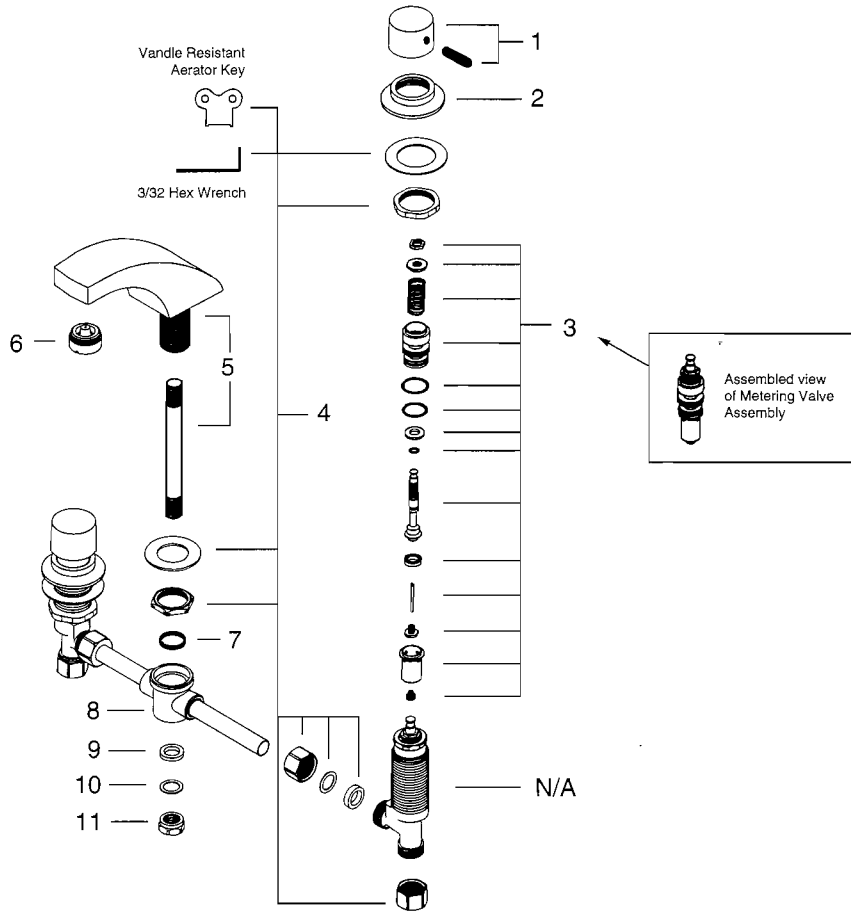

Eljer

COMMERCIAL/INSTITUTIONAL

Push-Button, Self-Closing Metering Lavatory Faucet

559-2895 559-2896

559-2350

Plumbing Parts Depot
800-448-8977
www.ppd1.biz

	DESCRIPTION	PART#	FINISH
1	Handle assy.-Hot Handle assy.-Cold	HDLX8958H HDLX8958C	Chrome Chrome
2	Bonnet nut	BON8915C	Chrome
3	Valve assembly	RSUX8921BG	
4	Valve repair kit	V6951	
5	Aerator	AER8754	Chrome
6	Flange	FLG8542C	Chrome
7	Parts bag	V6952	
8	Aerator	AER8755Z	Chrome
9	Parts bag - 2 sets of mounting hardware	BAGX8956	

Eljer

COMMERCIAL/INSTITUTIONAL

Push-Button, Self-Closing Metering Lavatory Faucet

Plumbing Parts Depot
800-448-8977
www.ppd1.biz

	DESCRIPTION	PART#	FINISH
1	Handle assy.-Hot Handle assy.-Cold	HDLX8958H HDLX8958C	Chrome Chrome
2	Flange	BAGX8957	Chrome
3	Valve assembly	RSUX8921BG	
4	Parts bag - 2 sets of mounting hardware	BAGX9094	
5	Spout assembly	SPTX6712	
6	Aerator	AER8755Z	Chrome
7	O-Ring	ORI5574Z	
8	Tee assembly	TEEX5415	
9	Gasket	GAS5417Z	
10	Gasket	GAS5418Z	
11	Locknut	NUT5419S	