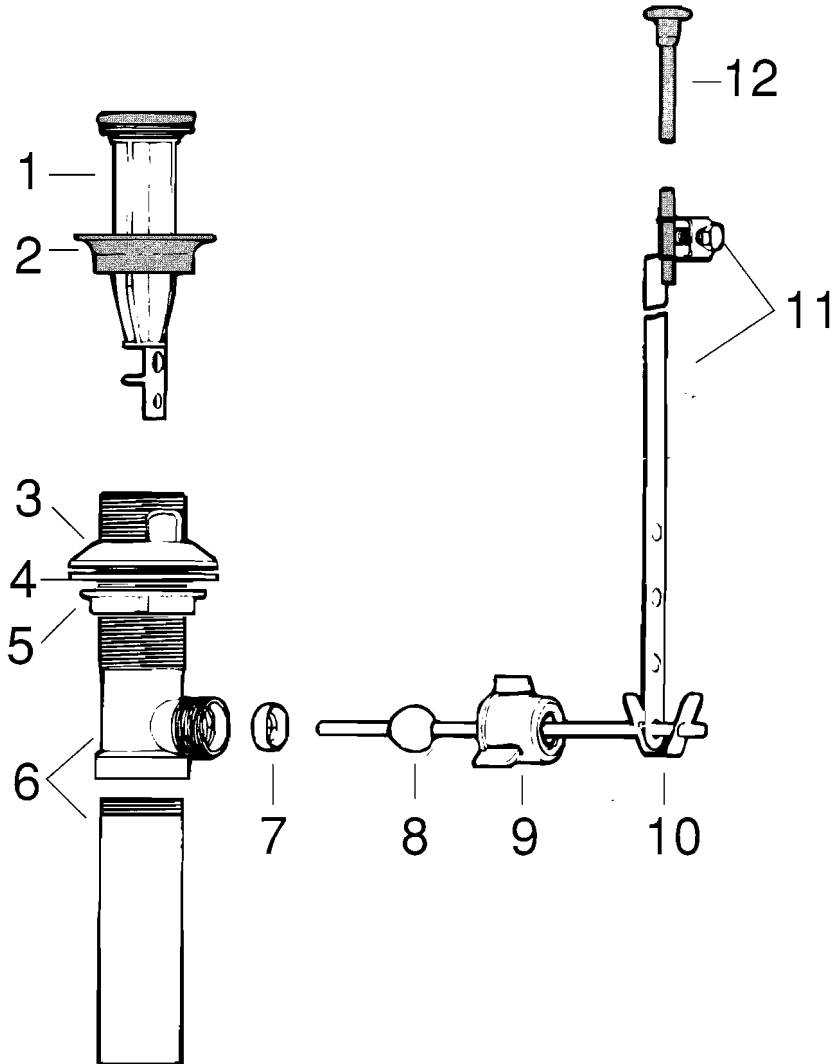

Plumbing Parts Depot
610-495-8790
www.ppd1.biz

V7300, V73004, V7300-__

	DESCRIPTION	PART#	FINISH
1	Pop-up plug	V3416CD V34164 V3416-__*	Chrome Pol. Brass
2	Flange	V3412 V34124 V3412-__*	Chrome Pol. Brass
3	Gasket	V3411	
4	Washer	V3410	

	DESCRIPTION	PART#	FINISH
5	Locknut	V3409	
6	Drain tee assembly	V6213	
7	Ball seat	V3329	
8	Ball & horizontal rod assy.	V3406	
9	Compression nut	V3332	

	DESCRIPTION	PART#	FINISH
10	Horizontal rod clip	V3403	
11	Clevis and screw assembly	V3340	
12	Lift rod	V6805 V68054 V6805-__*	Chrome Pol. Brass

* Please specify color for these parts by adding the appropriate color code number to the end of the part number.
-11 Red -13 Black -14 White -15 Almond