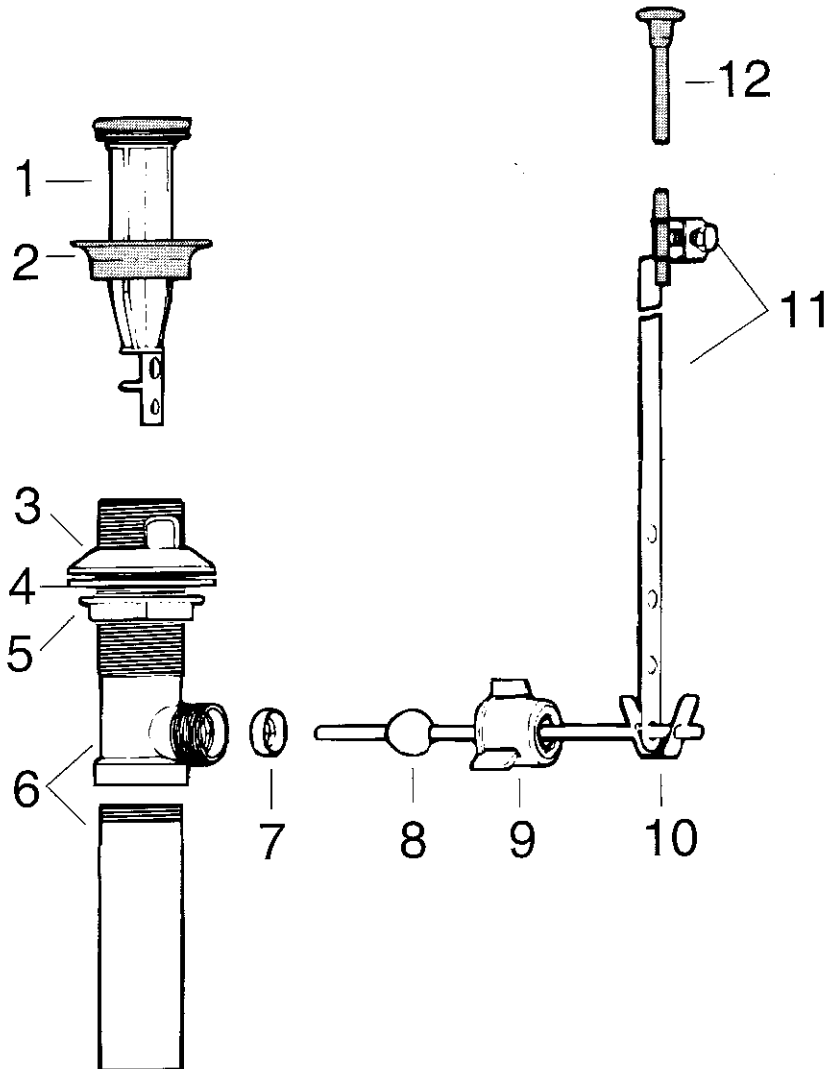

Eljer

COLOURBURST Pop-up Waste Assembly

V7300, V73004, V7300-__

Plumbing Parts
Depot
610-495-8790
www.ppd1.biz

DESCRIPTION	PART#	FINISH
1 Pop-up plug	V3416CD V34164 V3416-__*	Chrome Pol. Brass
2 Flange	V3412 V34124 V3412-__*	Chrome Pol. Brass
3 Gasket	V3411	
4 Washer	V3410	

DESCRIPTION	PART#	FINISH
5 Locknut	V3409	
6 Drain tee assembly	V6213	
7 Ball seat	V3329	
8 Ball & horizontal rod assy.	V3406	
9 Compression nut	V3332	

DESCRIPTION	PART#	FINISH
10 Horizontal rod clip	V3403	
11 Clevis and screw assembly	V3340	
12 Lift rod	V6805 V68054 V6805-__*	Chrome Pol. Brass

* Please specify color for these parts by adding the appropriate color code number to the end of the part number.

-11 Red -13 Black -14 White -15 Almond