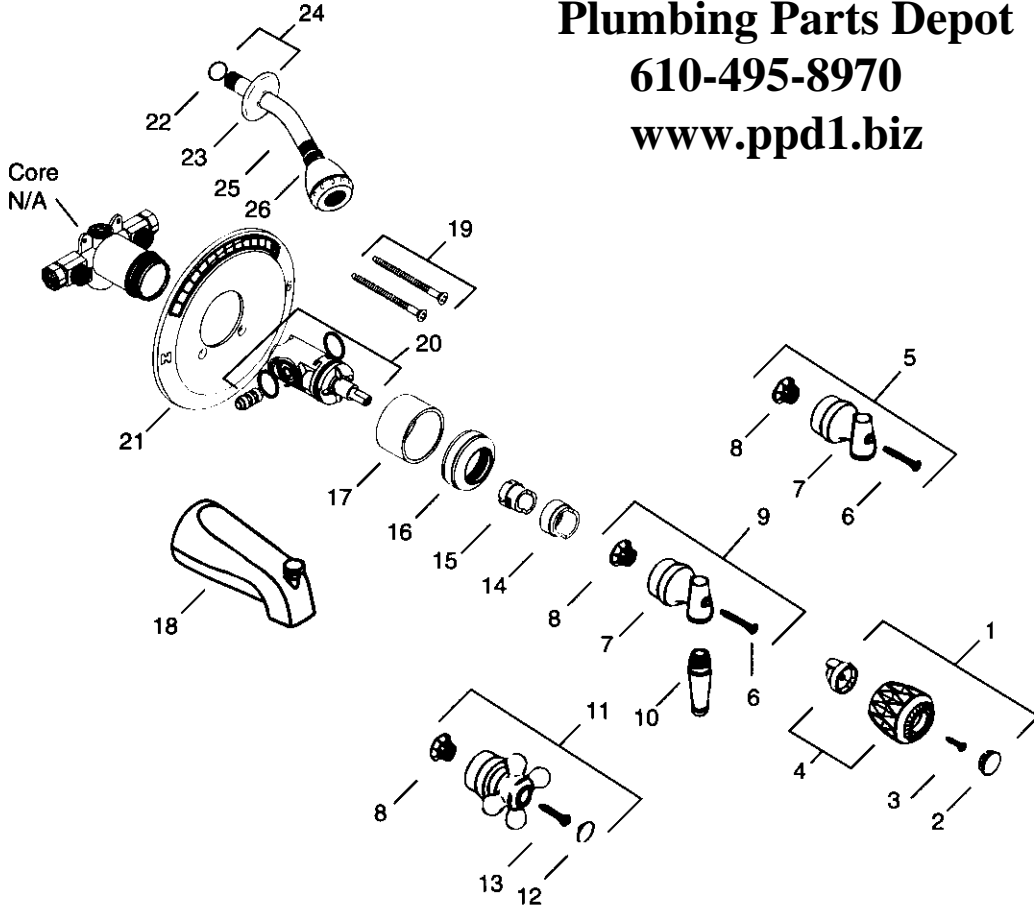

Eljer

WASHERLESS Single-Control Pressure Balance Bath and Shower Faucets

517-1400
517-1420
517-5400
517-5420
517-6400
517-7400
517-7420

537-0400
537-0420
537-5450
537-5480
537-6450
537-7450
537-7480

517-1410
517-1440

Plumbing Parts Depot
610-495-8970
www.ppd1.biz

DESCRIPTION	PART#	FINISH
1 Handle Assembly	V4305	
2 Plug Button	V4233	
3 Handle Screw	V7833	
4 Acrylic Handle	V7800	
5 Handle Assembly	V3965BG1 V39654BG1	Chrome Pol. Brass
6 Screw	V3966 V39664	Chrome Pol. Brass
7 Handle Adaptor	V3965 V39654	Chrome Pol. Brass
8 Insert	V3955	
9 Handle Assembly	V39687BG1	PB/Chrome
10 To Order Handles, See Page B34.	-----	

DESCRIPTION	PART#	FINISH
11 Handle Assembly	V3988BG1 V39884BG1	Chrome Pol. Brass
12 Plug Button	V6940 V69404	Chrome Pol. Brass
13 Screw	V8189	
14 Max. Temp. Stop	V4206	
15 Stop Bushing	V4205	
16 Bonnet Nut	V4269 V42694	Chrome Pol. Brass
17 Sleeve	V4197GB V44044	Chrome Pol. Brass
18 Tub Spout with Diverter	V4428 V44284	Chrome Pol. Brass
Slip-on Tub Spout With Diverter	V4504 V45044	Chrome Pol. Brass

DESCRIPTION	PART#	FINISH
19 Escutcheon Screw (2)	V6644 V66444	Chrome Pol. Brass
20 Control Cartridge	V4268BG	
21 Escutcheon	V4273E V42734E	Chrome Pol. Brass
22 O-Ring	V8262	For PB Only
23 Escutcheon-Shwr	V4425	Chrome
24 Escutcheon Assy.	V82614BG	Pol. Brass
25 Shower Arm	V4426 V44264	Chrome Pol. Brass
26 Showerhead	V4427 V44274	Chrome Pol. Brass