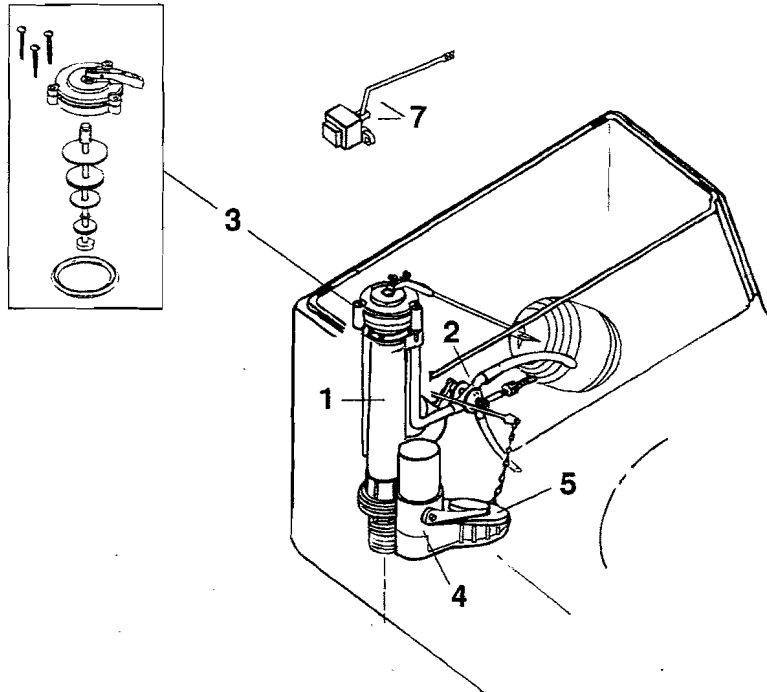

ELJER

**PATRICIAN &
TERRACE PATRICIAN
One-Piece Toilets**

Click on "Red" box to add parts to shopping cart

	DESCRIPTION	PART#	FINISH (if applicable)
1	Float valve (ballcock) with diverter-less rod and float ball	495-0260-00	
2	Diverter assembly only	495-0184-00	
3	Float valve repair kit	495-0187-00	
4	Flush valve body only	495-5517-00	
5	Flapper and chain only	495-6031-00	
7	Push button assembly	596-0215-00	Chrome
		596-0245-00	Polished Brass