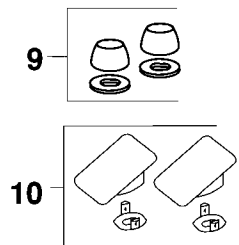

4B

Plumbing Parts Depot  
610-495-8790  
www.ppd1.biz

9

10

	DESCRIPTION	PART#	FINISH ( if applicable)
1	Float valve (ballcock) less rod and float ball	495-0214-00	
2A	Float valve repair kit for 1B1 MASTER	495-0188-00	
2B	Float valve repair kit for 1B1 MASTER MARK III	495-0189-00	
3A	Flush valve assembly w/ flapper & chain	495-5541-00	
3B	Flush valve assembly w/ flapper & chain, w/ counter-balance for insulated tanks	495-5528-00	
4A	Flapper and chain only (for 495-5541)	495-6029-00	
4B	Flapper and chain only (for 495-5528)	495-6035-00	