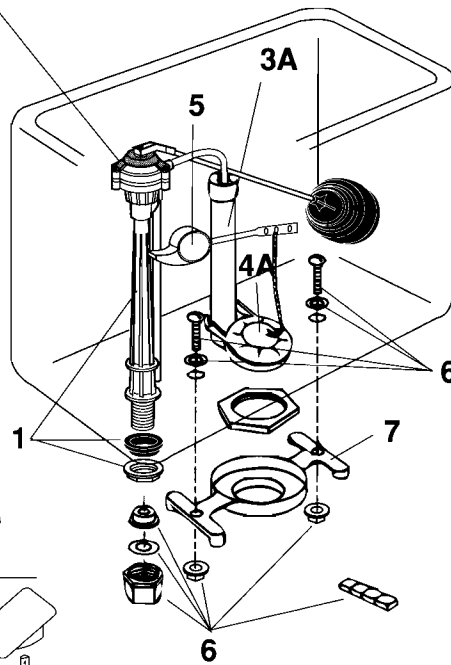

FOR INSULATED TANKS

3B

4B

Plumbing Parts Depot
610-495-8790
www.ppd1.biz