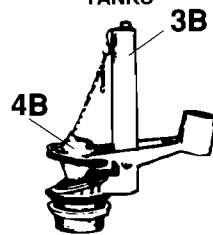

## HYGEIAN, ORLANDO & WALFORD Two-Piece Toilets

091-1675  
091-1685  
091-1693

091-1800  
091-1810  
091-1825  
091-1835  
091-1843

091-1925  
091-1935  
091-1943

2B

2A

FOR INSULATED TANKS

3B

4B

Plumbing Parts Depot  
610-495-8790  
www.ppd1.biz

9

10

	DESCRIPTION	PART#	FINISH ( if applicable)
1	Float valve (ballcock) less rod and float ball	495-0214-00	
2A	Float valve repair kit for 1B1 MASTER	495-0188-00	
2B	Float valve repair kit for 1B1 MASTER MARK III	495-0189-00	
3A	Flush valve assembly w/ flapper & chain	495-5541-00	
3B	Flush valve assembly w/ flapper & chain, w/ counter-balance for insulated tanks	495-5528-00	
4A	Flapper and chain only (for 495-5541)	495-6029-00	
4B	Flapper and chain only (for 495-5528)	495-6035-00	