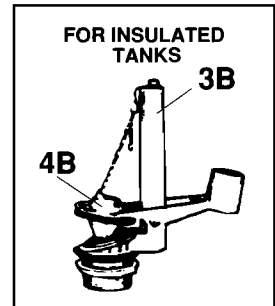

## HYGEIAN, ORLANDO & WALFORD Two-Piece Toilets

091-1675  
091-1685  
091-1693

091-1800  
091-1810  
091-1825  
091-1835  
091-1843

091-1925  
091-1935  
091-1943

2B

2A

FOR INSULATED TANKS

3B

4B

Plumbing Parts Depot  
610-495-8790  
www.ppd1.biz

9

10

	DESCRIPTION	PART#	FINISH ( if applicable)
1	Float valve (ballcock) less rod and float ball	495-0214-00	
2A	Float valve repair kit for 1B1 MASTER	495-0188-00	
2B	Float valve repair kit for 1B1 MASTER MARK III	495-0189-00	
3A	Flush valve assembly w/ flapper & chain	495-5541-00	
3B	Flush valve assembly w/ flapper & chain, w/ counter-balance for insulated tanks	495-5528-00	
4A	Flapper and chain only (for 495-5541)	495-6029-00	
4B	Flapper and chain only (for 495-5528)	495-6035-00	