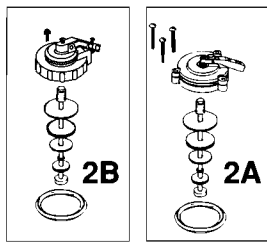

## HYGEIAN, ORLANDO & WALFORD Two-Piece Toilets

091-1675  
091-1685  
091-1693

091-1800  
091-1810  
091-1825  
091-1835  
091-1843

091-1925  
091-1935  
091-1943

2B

2A

FOR INSULATED TANKS

3B

4B

Plumbing Parts Depot  
610-495-8790  
www.ppd1.biz

9

10

	DESCRIPTION	PART#	FINISH ( if applicable)
1	Float valve (ballcock) less rod and float ball	495-0214-00	
2A	Float valve repair kit for 1B1 MASTER	495-0188-00	
2B	Float valve repair kit for 1B1 MASTER MARK III	495-0189-00	
3A	Flush valve assembly w/ flapper & chain	495-5541-00	
3B	Flush valve assembly w/ flapper & chain, w/ counter-balance for insulated tanks	495-5528-00	
4A	Flapper and chain only (for 495-5541)	495-6029-00	
4B	Flapper and chain only (for 495-5528)	495-6035-00	

	DESCRIPTION	PART#	FINISH ( if applicable)
5	Flush lever	495-2701-00	Chrome
6	Mounting parts bag	495-5964-00	
7	Tank to bowl gasket	495-5702-00	
8	Anchor plate (for Orlando)	805-1070-00	
9	Bolt caps (for Orlando)	495-0908-__	
10	Bolt covers (for Hygeian)	495-5961-__	