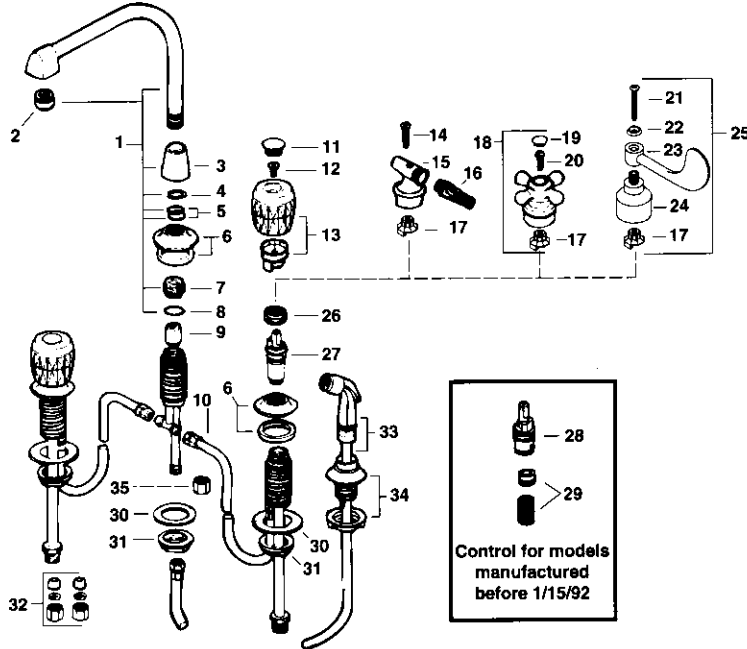

718-5020 718-5120
718-5030 718-5130

VICTORIAN

718-2020

LIGHT COMMERCIAL

Plumbing Parts Depot

610-495-8790

www.ppd1.biz

DESCRIPTION	PART#	FINISH
1 Spout assembly	V2028 V20284 V20287	Chrome Pol. Brass Chr. / Pol.Br.
2 Aerator	V3101 V31014	Chrome Pol. Brass
3 Bonnet nut	V2013 V20134	Chrome Pol. Brass
4 Retainer ring	V2015	
5 "O" ring	V2022	
6 Escutcheon(2)	V3957BG2 V39574BG2	Chrome Pol. Brass
7 Spout adaptor	V2018	
8 "O" ring	V1161	
9 Diverter	V1819	
10 Crossover hose	V3835	
11 Plug buttons (1 Hot & 1 Cold)	V6936	
12 Handle screw	V7833	
13 Acrylic handle	V7800	Clear
14 Handle screw	V3966 V39664	Chrome Pol. Brass

DESCRIPTION	PART#	FINISH
15 Handle adaptor	V3965 V39654	Chrome Pol. Brass
16 To order handles, see page B34	-----	
17 Stem adaptor See NOTE for cross handles	V3955 V3971	Yellow(H) Green(C)
18 Cross handle assembly	V3988BG1 V39884BG1	Chrome Pol. Brass
19 Plug button	V6940 V69404	Chrome Pol. Brass
20 Handle screw	V8189	
21 Handle screw	V3966	Chrome
22 Washer	WAS8583ZC WAS8583ZH	Cold Hot
23 Handle	HDL8584C	Chrome
24 Skirt	V3909	
25 Handle assembly-2	V3911BG2	Chrome
26 Bonnet nut	V1814 V18141	Chrome Unplated
27 Control assembly	V6800	
Control assembly	V6804	

DESCRIPTION	PART#	FINISH
Seal & spring repair kit	V7059	
30 Mounting washer	V3410	
31 Mounting nut	V7828	
32 IPS parts bag (2 of each part)	V6643	
33 Spray & hose assembly	V7714 V77144 V3764 V37644	Black w/ Chr. Black w/ P.B. White w/ Chr. White w/ P.B.
34 Hose guide assembly	V7715 V3765 V37654	Chrome w/ Blk. Chrome w/ Wht. P. Brass w/ Wht.
35 Pipe cap	113H1	

These parts are **only** for models manufactured before 1/15/92

NOTE: For faucets with porcelain cross handles, use V3955 for hot and cold controls.