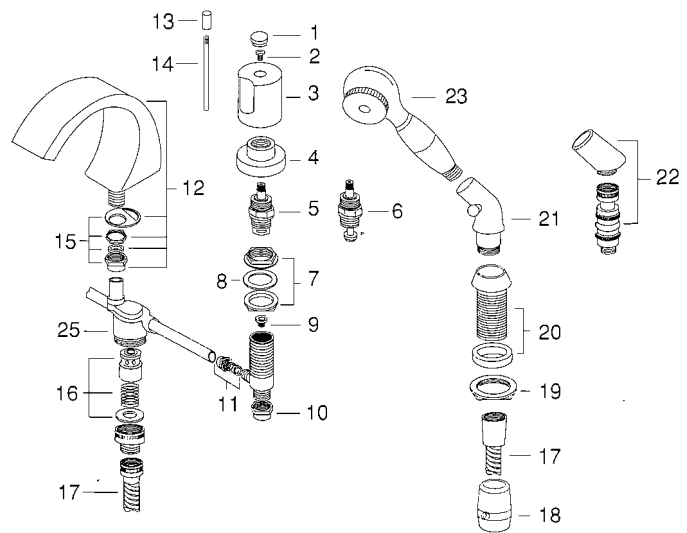

ELJER

GRANDELA

Widespread
Lavatory Faucets

Plumbing Parts Depot
610-495-8790
www.ppd1.biz

DESCRIPTION	PART#	FINISHES
1 Handle cap	491-2001	-06 Chrome -11 Gold
2 Handle screw	491-2002	-51 Finish not required
3 Handle	491-2003	-06 Chrome -11 Gold -60 Satin Chrome -61 Satin Gold -72 Plat. w/ Chr. stripe -73 White w/ Gold stripe -74 Black w/ Gold stripe -76 Ruby w/ Gold stripe -84 Verde w/ Gold stripe -89 Natural w/ Gold stripe
4 Escutcheon	491-2004	-06 Chrome -11 Gold
5 Ceramic control cartridge	491-2607	-00 Finish not required
6* Compression control cartridge	491-2503	-06 Finish not required
7 Valve mounting nut	491-2501	-51 Finish not required
8 Gasket	491-2502	-00 Finish not required
9 Renewable seat	491-2500	-00 Finish not required
10 Coupling nut	491-2564	-00 Finish not required
11 Compression nut parts bag	491-2647	-00 Finish not required

DESCRIPTION	PART#	FINISHES
12 Spout assembly	491-2005	-06 Chrome -11 Gold -72 Plat. w/ Chr. stripe -73 White w/ Gold stripe -74 Black w/ Gold stripe -76 Ruby w/ Gold stripe -84 Verde w/ Gold stripe -89 Natural w/ Gold stripe
13 Knob for lift rod	491-2006	-06 Chrome -08 Satin Gold -10 Satin Chrome -11 Gold
14 Lift rod without knob	491-2007	-06 Chrome -08 Satin Gold -10 Satin Chrome -11 Gold
15 Spout mounting parts bag (3/8")	491-2629	-00 Finish not required
Spout mounting parts bag (1/2")	491-2661	-00 Finish not required
16 Diverter/vacuum breaker assy.	491-2108	-00 Finish not required
17 Handshower hose (vinyl)	491-2109	-26 White spiral - Gold ends -57 Chrome & Black spiral- Chrome ends -67 Brass & Black spiral - Gold ends -06 Chrome - Chr. ends
(metal)	491-2120	-06 Chrome - Chr. ends
18 Hose weight	491-2602	-00 Finish not required