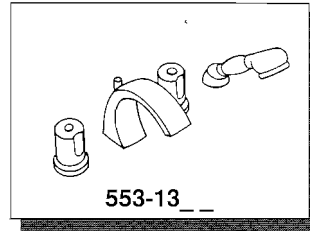

ELJER

GRANDELA

Widespread
Lavatory Faucets

Plumbing Parts Depot
610-495-8790
www.ppd1.biz

DESCRIPTION	PART#	FINISHES
1 Handle cap	491-2001	-06 Chrome -11 Gold
2 Handle screw	491-2002	-51 Finish not required
3 Handle	491-2003	-06 Chrome -11 Gold -60 Satin Chrome -61 Satin Gold -72 Plat. w/ Chr. stripe -73 White w/ Gold stripe -74 Black w/ Gold stripe -76 Ruby w/ Gold stripe -84 Verde w/ Gold stripe -89 Natural w/ Gold stripe
4 Escutcheon	491-2004	-06 Chrome -11 Gold
5 Ceramic control cartridge	491-2607	-00 Finish not required
6* Compression control cartridge	491-2503	-06 Finish not required
7 Valve mounting nut	491-2501	-51 Finish not required
8 Gasket	491-2502	-00 Finish not required
9 Renewable seat	491-2500	-00 Finish not required
10 Coupling nut	491-2564	-00 Finish not required
11 Compression nut parts bag	491-2647	-00 Finish not required

DESCRIPTION	PART#	FINISHES
12 Spout assembly	491-2005	-06 Chrome -11 Gold -72 Plat. w/ Chr. stripe -73 White w/ Gold stripe -74 Black w/ Gold stripe -76 Ruby w/ Gold stripe -84 Verde w/ Gold stripe -89 Natural w/ Gold stripe
13 Knob for lift rod	491-2006	-06 Chrome -08 Satin Gold -10 Satin Chrome -11 Gold
14 Lift rod without knob	491-2007	-06 Chrome -08 Satin Gold -10 Satin Chrome -11 Gold
15 Spout mounting parts bag (3/8")	491-2629	-00 Finish not required
Spout mounting parts bag (1/2")	491-2661	-00 Finish not required
16 Diverter/vacuum breaker assy.	491-2108	-00 Finish not required
17 Handshower hose (vinyl)	491-2109	-26 White spiral - Gold ends -57 Chrome & Black spiral- Chrome ends -67 Brass & Black spiral - Gold ends -06 Chrome - Chr. ends
(metal)	491-2120	-06 Chrome - Chr. ends
18 Hose weight	491-2602	-00 Finish not required