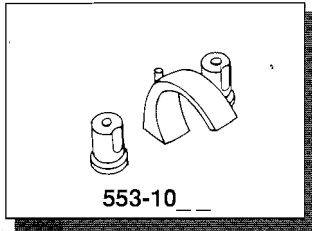

ELJER

GRANDELA

Widespread
Lavatory Faucets

Plumbing Parts Depot
610-495-8790
www.ppd1.biz

DESCRIPTION	PART#	FINISHES
1 Handle cap	491-2001	-06 Chrome -11 Gold
2 Handle screw	491-2002	-51 Finish not required
3 Handle	491-2003	-06 Chrome -11 Gold -60 Satin Chrome -61 Satin Gold -72 Plat. w/ Chr. stripe -73 White w/ Gold stripe -74 Black w/ Gold stripe -76 Ruby w/ Gold stripe -84 Verde w/ Gold stripe -89 Natural w/ Gold stripe
4 Escutcheon	491-2004	-06 Chrome -11 Gold
5 Ceramic control cartridge	491-2607	-00 Finish not required
6* Compression control cartridge	491-2503	-06 Finish not required
7 Valve mounting nut	491-2501	-51 Finish not required
8 Gasket	491-2502	-00 Finish not required
9 Renewable seat	491-2500	-00 Finish not required
10 Coupling nut	491-2564	-00 Finish not required
11 Compression nut parts bag	491-2647	-00 Finish not required

DESCRIPTION	PART#	FINISHES
12 Spout assembly	491-2005	-06 Chrome -11 Gold -72 Plat. w/ Chr. stripe -73 White w/ Gold stripe -74 Black w/ Gold stripe -76 Ruby w/ Gold stripe -84 Verde w/ Gold stripe -89 Natural w/ Gold stripe
13 Knob for lift rod	491-2006	-06 Chrome -08 Satin Gold -10 Satin Chrome -11 Gold
14 Lift rod without knob	491-2007	-06 Chrome -08 Satin Gold -10 Satin Chrome -11 Gold
15 Spout mounting parts bag (3/8")	491-2629	-00 Finish not required
Spout mounting parts bag (1/2")	491-2661	-00 Finish not required
16 Diverter/vacuum breaker assy.	491-2108	-00 Finish not required
17 Handshower hose (vinyl)	491-2109	-26 White spiral - Gold ends -57 Chrome & Black spiral- Chrome ends -67 Brass & Black spiral - Gold ends -06 Chrome - Chr. ends
(metal)	491-2120	-06 Chrome - Chr. ends
18 Hose weight	491-2602	-00 Finish not required