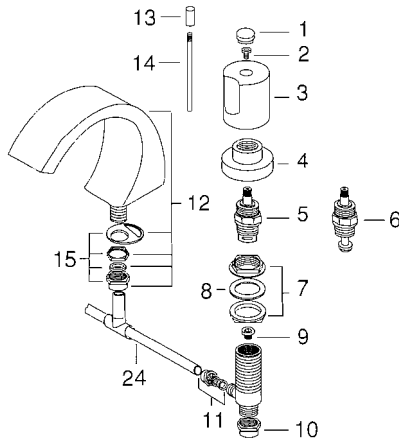

ELJER

GRANDELA

Widespread
Lavatory Faucets

Plumbing Parts Depot
610-495-8790
www.ppd1.biz

DESCRIPTION	PART#	FINISHES
1 Handle cap	491-2001	-06 Chrome -11 Gold
2 Handle screw	491-2002	-51 Finish not required
3 Handle	491-2003	-06 Chrome -11 Gold -60 Satin Chrome -61 Satin Gold -72 Plat. w/ Chr. stripe -73 White w/ Gold stripe -74 Black w/ Gold stripe -76 Ruby w/ Gold stripe -84 Verde w/ Gold stripe -89 Natural w/ Gold stripe
4 Escutcheon	491-2004	-06 Chrome -11 Gold
5 Ceramic control cartridge	491-2607	-00 Finish not required
6* Compression control cartridge	491-2503	-06 Finish not required
7 Valve mounting nut	491-2501	-51 Finish not required
8 Gasket	491-2502	-00 Finish not required
9 Renewable seat	491-2500	-00 Finish not required
10 Coupling nut	491-2564	-00 Finish not required
11 Compression nut parts bag	491-2647	-00 Finish not required

DESCRIPTION	PART#	FINISHES
12 Spout assembly	491-2005	-06 Chrome -11 Gold -72 Plat. w/ Chr. stripe -73 White w/ Gold stripe -74 Black w/ Gold stripe -76 Ruby w/ Gold stripe -84 Verde w/ Gold stripe -89 Natural w/ Gold stripe
13 Knob for lift rod	491-2006	-06 Chrome -08 Satin Gold -10 Satin Chrome -11 Gold
14 Lift rod without knob	491-2007	-06 Chrome -08 Satin Gold -10 Satin Chrome -11 Gold
15 Spout mounting parts bag (3/8")	491-2629	-00 Finish not required
Spout mounting parts bag (1/2")	491-2661	-00 Finish not required
16 Diverter/vacuum breaker assy.	491-2108	-00 Finish not required
17 Handshower hose (vinyl)	491-2109	-26 White spiral - Gold ends -57 Chrome & Black spiral- Chrome ends -67 Brass & Black spiral - Gold ends -06 Chrome - Chr. ends
(metal)	491-2120	-06 Chrome - Chr. ends
18 Hose weight	491-2602	-00 Finish not required