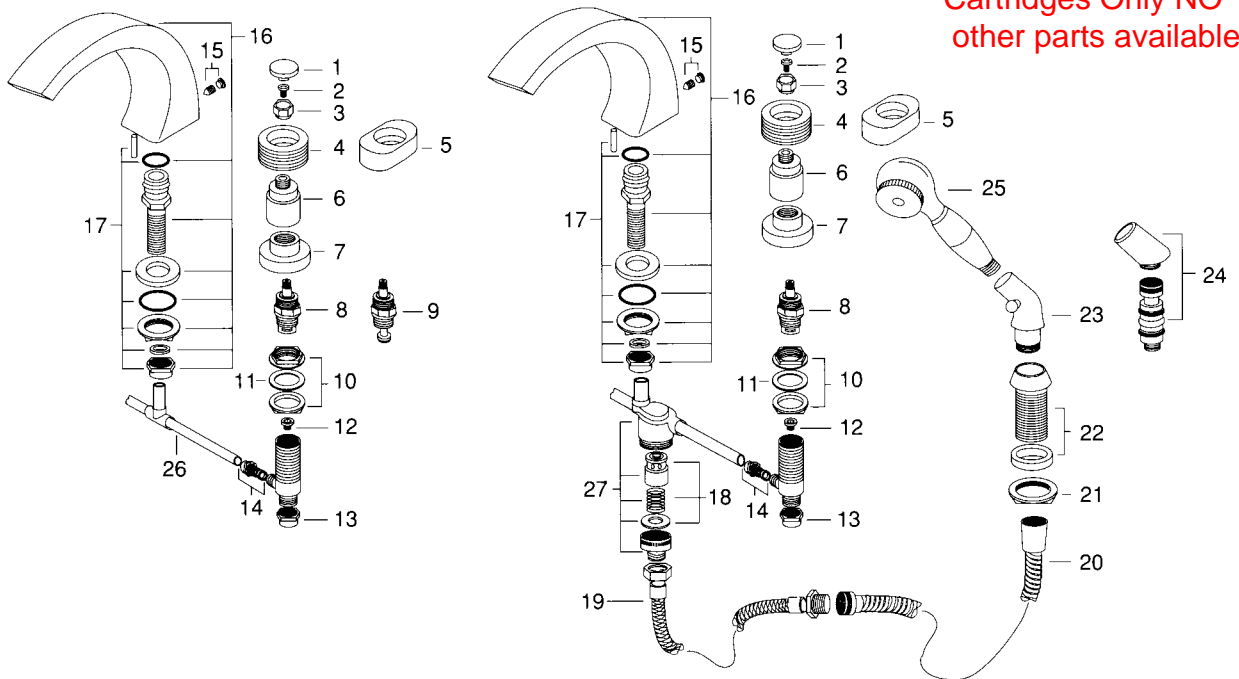

ELJER

ERIELLE Roman Tub Faucets

Plumbing Parts Depot 610-495-8790
www.ppd1.biz

Cartridges Only NO
other parts available

DESCRIPTION	PART#	FINISHES
1 Handle cap	491-2010	-06 Chrome -25 Polished Brass
2 Handle screw	491-2002	-51 Finish not required
3 Handle nut	491-2011	-51 Finish not required
4 Round handle	491-2012	-06 Chrome -25 Polished Brass
5 Elliptic handle	491-2018	-06 Chrome -25 Polished Brass
6 Handle skirt	491-2013	-06 Chrome -25 Polished Brass
7 Escutcheon	491-2004	-06 Chrome -25 Polished Brass
8 Ceramic control cartridge	491-2627	-00 Finish not required
9* Compression control cartridge	491-2506	-00 Finish not required

DESCRIPTION	PART#	FINISHES
10 Valve mounting nut	491-2501	-51 Finish not required
11 Gasket	491-2502	-00 Finish not required
12 Renewable seat	491-2500	-00 Finish not required
13 Coupling nut	491-2564	-00 Finish not required
14 Compression nut parts bag	491-2647	-00 Finish not required
15 Plug button & set screw	491-2574	-00 Finish not required
16 Spout assembly	491-2300	-06 Chrome -25 Polished Brass
17 Spout mounting parts bag	491-2650	-00 Finish not required
18 Diverter/vacuum breaker assy.	491-2108	-00 Finish not required

DESCRIPTION	PART#	FINISHES
19 S.S. braided hose	491-2580	-00 Finish not required
20 Hand shower hose (metal)	491-2120	-06 Chrome spiral- Chrome ends
21 Mounting nut	491-2582	-00 Finish not required
22 Hose guide assy	491-2581	-06 Chrome only
23 Angled control for handshower	491-2624	-06 Chrome -25 Pol. Brass
24* Handshower elbow & control (disc.)	N/A	Use 23
25 Handshower (for deck)	491-2111	-56 Chr./White handle -81 Pol. Brass/White handle
26 Tee assembly	491-2515	-00 Finish not required
27 Tee assembly (for handshower)	491-2654	-00 Finish not required