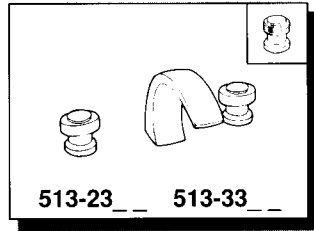

ELJER

ERIELLE Roman Tub Faucets

Plumbing Parts Depot 610-495-8790
www.ppd1.biz

Cartridges Only NO
other parts available

DESCRIPTION	PART#	FINISHES
1 Handle cap	491-2010	-06 Chrome -25 Polished Brass
2 Handle screw	491-2002	-51 Finish not required
3 Handle nut	491-2011	-51 Finish not required
4 Round handle	491-2012	-06 Chrome -25 Polished Brass
5 Elliptic handle	491-2018	-06 Chrome -25 Polished Brass
6 Handle skirt	491-2013	-06 Chrome -25 Polished Brass
7 Escutcheon	491-2004	-06 Chrome -25 Polished Brass
8 Ceramic control cartridge	491-2627	-00 Finish not required
9* Compression control cartridge	491-2506	-00 Finish not required