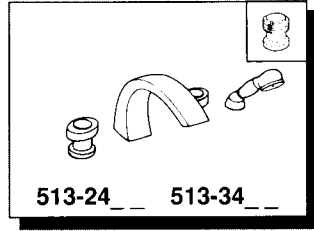

ELJER

ERIELLE Roman Tub Faucets

Plumbing Parts Depot 610-495-8790
www.ppd1.biz

Cartridges Only NO
other parts available

DESCRIPTION	PART#	FINISHES
1 Handle cap	491-2010	-06 Chrome -25 Polished Brass
2 Handle screw	491-2002	-51 Finish not required
3 Handle nut	491-2011	-51 Finish not required
4 Round handle	491-2012	-06 Chrome -25 Polished Brass
5 Elliptic handle	491-2018	-06 Chrome -25 Polished Brass
6 Handle skirt	491-2013	-06 Chrome -25 Polished Brass
7 Escutcheon	491-2004	-06 Chrome -25 Polished Brass
8 Ceramic control cartridge	491-2627	-00 Finish not required
9* Compression control cartridge	491-2506	-00 Finish not required