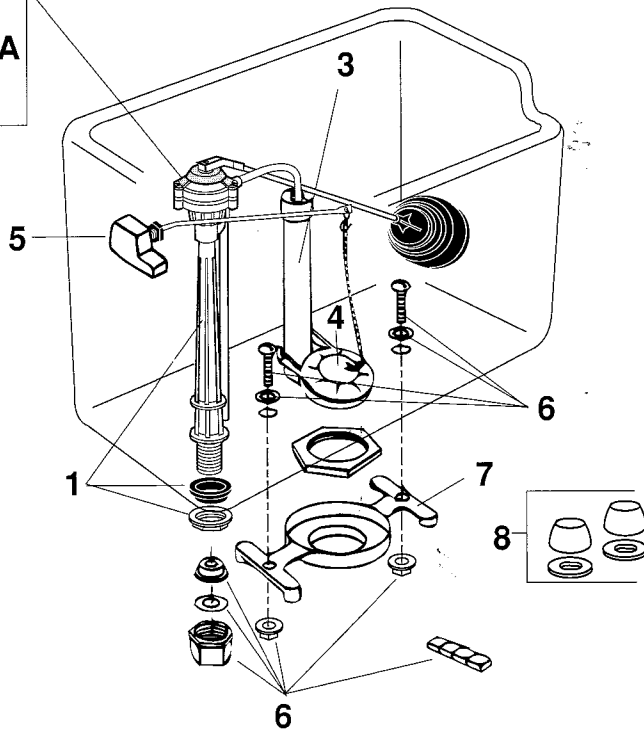

## EMBLEM & TERRACE EMBLEM Two-Piece Toilets

091-1500  
091-1520  
091-1560  
091-1570  
091-1580  
091-1590  
091-1605  
091-1615  
091-1643

091-1300  
091-1305

**Plumbing Parts  
Depot**  
610-495-8790  
www.ppd1.biz

	DESCRIPTION	PART#	FINISH (if applicable)
1	Float valve (ballcock) less rod and float ball	495-0214-00	
2A	Float valve repair kit for 1B1 MASTER	495-0188-00	
2B	Float valve repair kit for 1B1 MASTER MARK III	495-0189-00	
3	Flush valve assembly w/ flapper & chain	495-5551-00	
4	Flapper and chain only	495-6029-00	
5	Flush lever	495-2704-00 495-2706-00 495-2708-00 495-2710-00	Chrome Gold Antique Brass Polished Brass
6	Mounting parts bag	495-5964-00	

	DESCRIPTION	PART#	FINISH (if applicable)
7	Tank to bowl gasket	495-5702-00	
8**	Bolt caps	495-0908-__	

\*\* PLEASE SPECIFY COLOR BY ADDING THE APPROPRIATE COLOR CODE NUMBER TO THE END OF THE PART NUMBER.