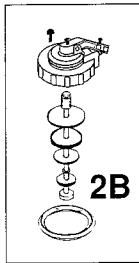

**Plumbing Parts
Depot**
610-495-8790
www.ppd1.biz