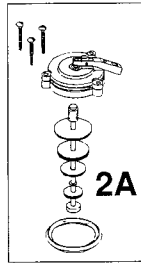

**Plumbing Parts
Depot**
610-495-8790
www.ppd1.biz