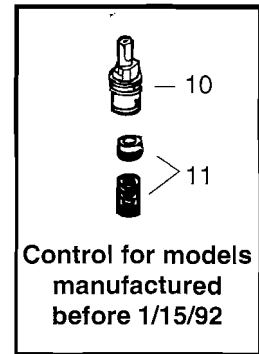

558-7010 558-7020
558-7030

PORCELAIN CROSS

558-6000

MEDLEY

558-5010 558-5020
558-5030

VICTORIAN

Plumbing Parts Depot
610-495-8790
www.ppd1.biz

DESCRIPTION	PART#	FINISH
1 Handle screw	V3966 V39664 V39666	Chrome Pol. Brass Ant. Brass
2 Handle adaptor	V3965 V39654 V39656	Chrome Pol. Brass Ant. Brass
3 To order handles, see page B34	-----	
4 Cross handle assy.	V3988BG1 V39884BG1 V39886BG1	Chrome Pol. Brass Ant. brass
5 Plug button	V6940 V69404 V69406	Chrome Pol. Brass Ant. Brass
6 Cross handle screw	V8189	
7 Stem adaptor For Cross handles see NOTE.	V3955 V3971	Yellow(Hot) Green(Cold)