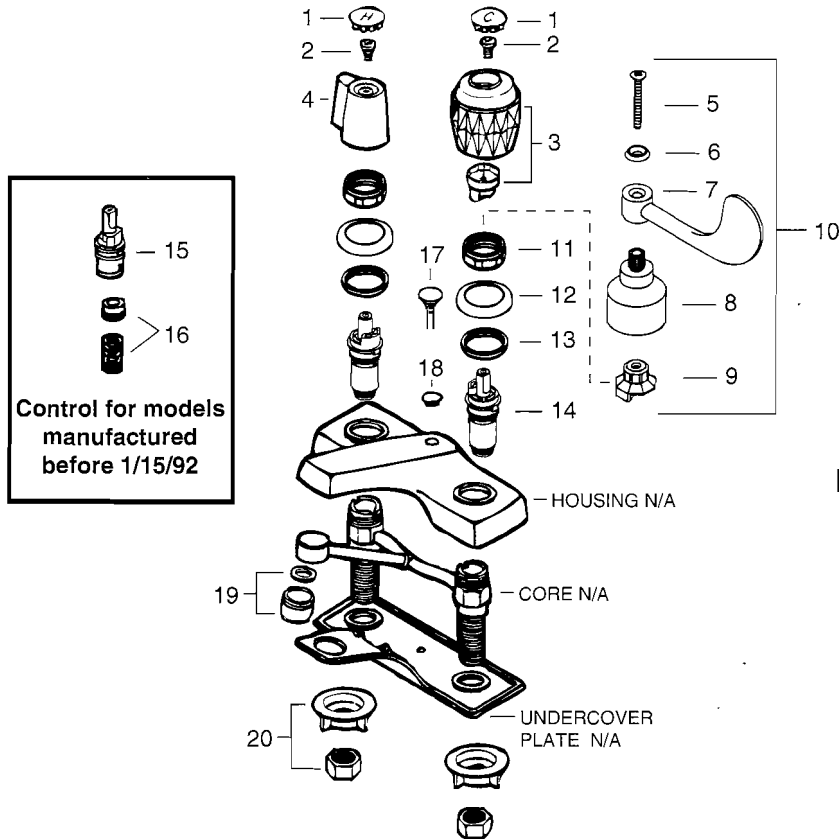

Eljer

WASHERLESS Two-Handle Centerset Lavatory Faucets

558-1000 558-1001
558-1010 558-1011
558-3010

558-1020

558-1002 558-1003

558-1022 558-1023

558-2010 558-2020

ACRYLIC

BLADE

LIGHT COMMERCIAL

Plumbing Parts Depot
610-495-8790
www.ppd1.biz

DESCRIPTION	PART#	FINISH
1 Plug buttons (1 Hot & 1 Cold)	V6936 V69366	Chrome PB./AB.
2 Handle screw	V7833	
3 Acrylic handle	V7800 V78006	Clear Smoke
4 Plastic blade handle	V7804 V5861	Hot Cold
5 Handle screw	V3966	Chrome
6 Washer	WAS8583ZC WAS8583ZH	Cold Hot
7 Handle	HDL8584C	Chrome
8 Skirt	V3909	
9 Stem adaptor	V3971 V3955	Cold Hot
10 Handle assembly(2)	V3911BG2	Chrome

558-7010 558-7020
558-7030

PORCELAIN CROSS

558-6000

MEDLEY

558-5010 558-5020
558-5030

VICTORIAN

Plumbing Parts Depot
610-495-8790
www.ppd1.biz

DESCRIPTION	PART#	FINISH
1 Handle screw	V3966 V39664 V39666	Chrome Pol. Brass Ant. Brass
2 Handle adaptor	V3965 V39654 V39656	Chrome Pol. Brass Ant. Brass
3 To order handles, see page B34	-----	
4 Cross handle assy.	V3988BG1 V39884BG1 V39886BG1	Chrome Pol. Brass Ant. brass
5 Plug button	V6940 V69404 V69406	Chrome Pol. Brass Ant. Brass
6 Cross handle screw	V8189	
7 Stem adaptor For Cross handles see NOTE.	V3955 V3971	Yellow(Hot) Green(Cold)

* Parts are for discontinued models or models manufactured before 1/15/92 and are subject to availability.

** Not shown, see page B33 for parts information

NOTE: For faucets with porcelain cross handles, use V3955 for hot and cold controls.