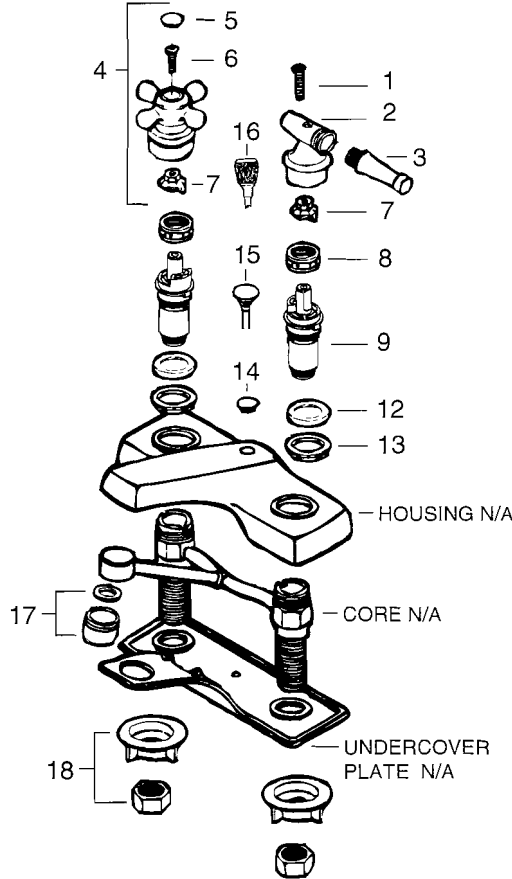

* Parts are for discontinued models or models manufactured before 1/15/92 and are subject to availability.

** Not shown, see page B33 for parts information.

Eljer

WASHERLESS Two-Handle Centerset Lavatory Faucets

558-7010 558-7020
558-7030

PORCELAIN CROSS

558-6000

MEDLEY

558-5010 558-5020
558-5030

VICTORIAN

Plumbing Parts Depot
610-495-8790
www.ppd1.biz

DESCRIPTION	PART#	FINISH
1 Handle screw	V3966 V39664 V39666	Chrome Pol. Brass Ant. Brass
2 Handle adaptor	V3965 V39654 V39656	Chrome Pol. Brass Ant. Brass
3 To order handles, see page B34	-----	
4 Cross handle assy.	V3988BG1 V39884BG1 V39886BG1	Chrome Pol. Brass Ant. brass
5 Plug button	V6940 V69404 V69406	Chrome Pol. Brass Ant. Brass
6 Cross handle screw	V8189	
7 Stem adaptor For Cross handles see NOTE.	V3955 V3971	Yellow(Hot) Green(Cold)

DESCRIPTION	PART#	FINISH
8 Bonnet	V18141	Unplated
9 Control assembly	V6860	
10* Control assembly	V6804	
11* Seal and spring repair kit	V7059	
12 Spacer escutcheon	V3972 V39724 V39726	Chrome Polished Brass Antique Brass
13 Spacer	V7835	
14 Lift rod hole plug button	V3807	Chrome
15 Lift rod assembly	V6805 V68054 V68056	Chrome Polished Brass Antique Brass

* Parts are for discontinued models or models manufactured before 1/15/92 and are subject to availability.

** Not shown, see page B33 for parts information

NOTE: For faucets with porcelain cross handles, use V3955 for hot and cold controls.