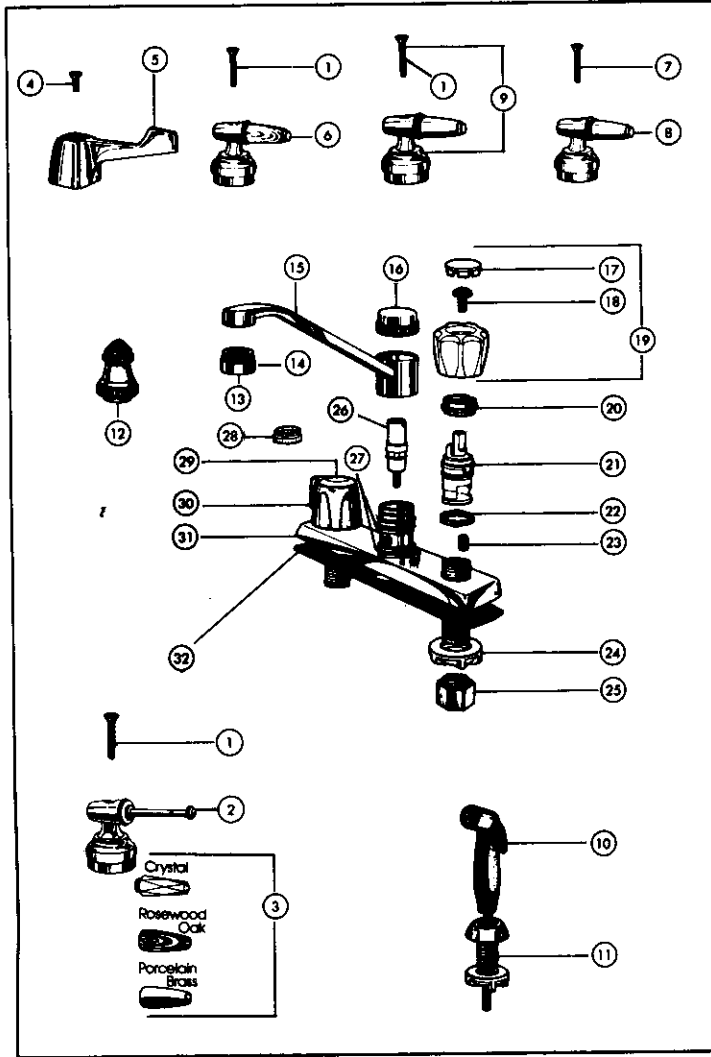

KITCHEN FAUCETS

NOTE: Refer to chart for correct ORDER NUMBER when ordering replacement parts.

A TWO HANDLE KITCHEN DECK FAUCETS