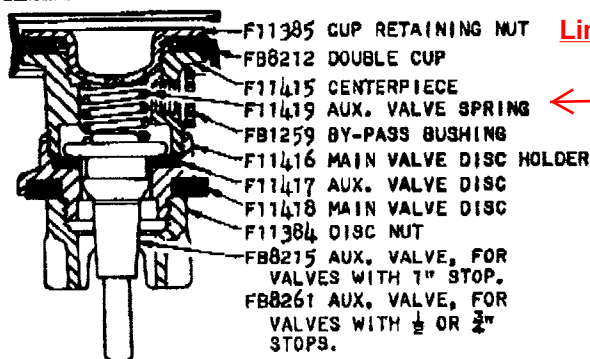

**"TRIUMPH" CONCEALED FLUSH VALVE
PART NUMBER LIST
LESS STOP AND FLUSH CONNECTION**

PAGE NO. 19

CRANE CO.

Limited parts available

**Repair Kit
FA-8575**

PLUNGER UNIT
FOR COMPLETE PLUNGER UNIT SPECIFY:
FB8216 FOR VALVES WITH 1" STOP
FB8258 FOR VALVES WITH 1/2" OR 3/4" STOPS

+THESE PARTS VARIABLE WITH WALL THICKNESS WHICH MUST BE SPECIFIED ON ORDER. SEE TABLE BELOW FOR WALL THICKNESS AND PART NUMBER.

FOR VANDAL-PROOF PUSH BUTTON SEE PAGE NO. 22.

		EXTENSION TUBE											
MAXIMUM WALL THICKNESS		1"	2"	3"	4"	5"	6"	7"	8"	9"	10"	11"	12"
PART NUMBER		F11463	F11464	F11465	F11466	F11467	F11468	F11469	F11470	F11471	F11472	F11473	F11474
		EXTENSION STEM & CAP											
MAXIMUM WALL THICKNESS		1"	2"	3"	4"	5"	6"	7"	8"	9"	10"	11"	12"
PART NUMBER		FB8237	FB8238	FB8239	FB8240	FB8241	FB8242	FB8243	FB8244	FB8245	FB8246	FB8247	FB8248