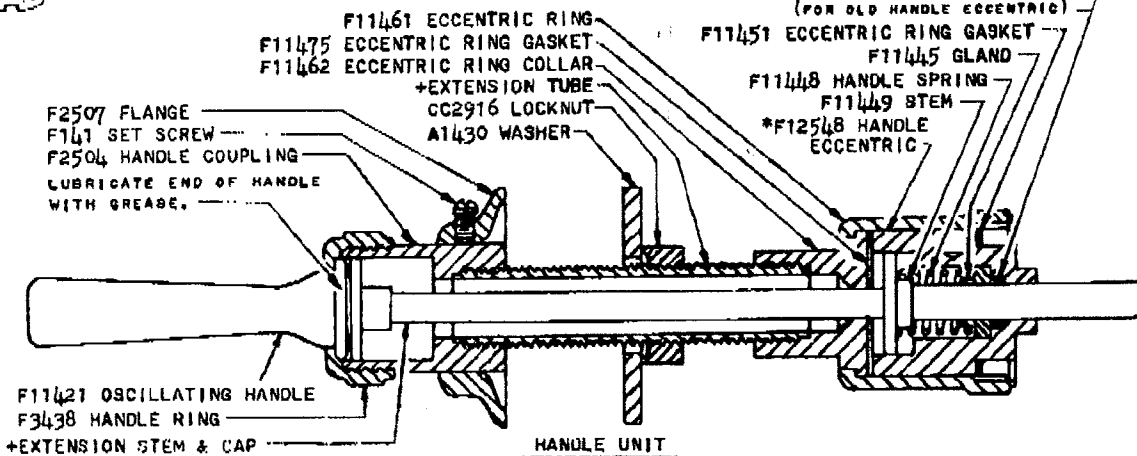

**"TRIUMPH" CONCEALED FLUSH VALVE
PART NUMBER LIST
LESS STOP AND FLUSH CONNECTION**

PAGE NO. 19

CRANE CO.

Limited parts available

**Repair Kit
FA-8575**

PLUNGER UNIT
FOR COMPLETE PLUNGER UNIT SPECIFY:
FB8216 FOR VALVES WITH 1" STOP
FB8258 FOR VALVES WITH 1/2" OR 3/4" STOPS

+THESE PARTS VARIABLE WITH WALL THICKNESS WHICH MUST BE SPECIFIED ON ORDER. SEE TABLE BELOW FOR WALL THICKNESS AND PART NUMBER.

FOR VANDAL-PROOF PUSH BUTTON SEE PAGE NO. 22.

		EXTENSION TUBE											
MAXIMUM WALL THICKNESS		1"	2"	3"	4"	5"	6"	7"	8"	9"	10"	11"	12"
PART NUMBER		F11463	F11464	F11465	F11466	F11467	F11468	F11469	F11470	F11471	F11472	F11473	F11474
		EXTENSION STEM & CAP											
MAXIMUM WALL THICKNESS		1"	2"	3"	4"	5"	6"	7"	8"	9"	10"	11"	12"
PART NUMBER		FB8237	FB8238	FB8239	FB8240	FB8241	FB8242	FB8243	FB8244	FB8245	FB8246	FB8247	FB8248