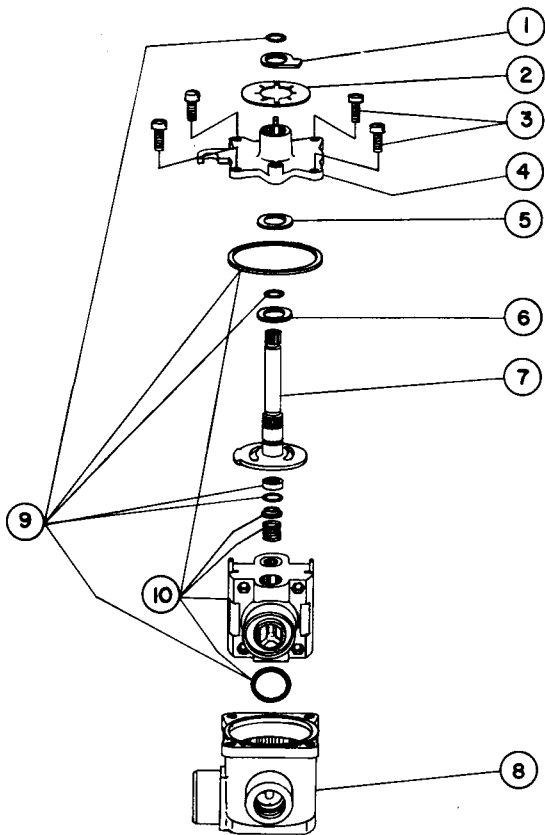

Plumbing Parts Depot

610-495-8790

www.ppd1.biz

also see Powers Parts

<http://www.plumbingpartsdepot.com/powers400410.pdf>

ITEM	PART NO.	DESCRIPTION	CAT. NO.
1	410-147	LIMIT STOP	FB9733
2		IDENTIFICATION PLATE	
3	030-87	SCREW	
4	410-154	BONNET	
5	410-144	WASHER	
6	410-145	WAVY WASHER	
7	410-141	THROTTLING STEM ASS'Y	
8	410-122	BODY	
9	FAI0803	GASKET & DISC REPAIR KIT	
10	FAI0804	BALANCING CARTRIDGE REPAIR KIT	

DWG. NO.

PRESSURE COMPENSATING MIXING VALVE
CAPRI

CATALOG NO.

DATE
10-1-73

CRANE

PARTS LIST

FB9733