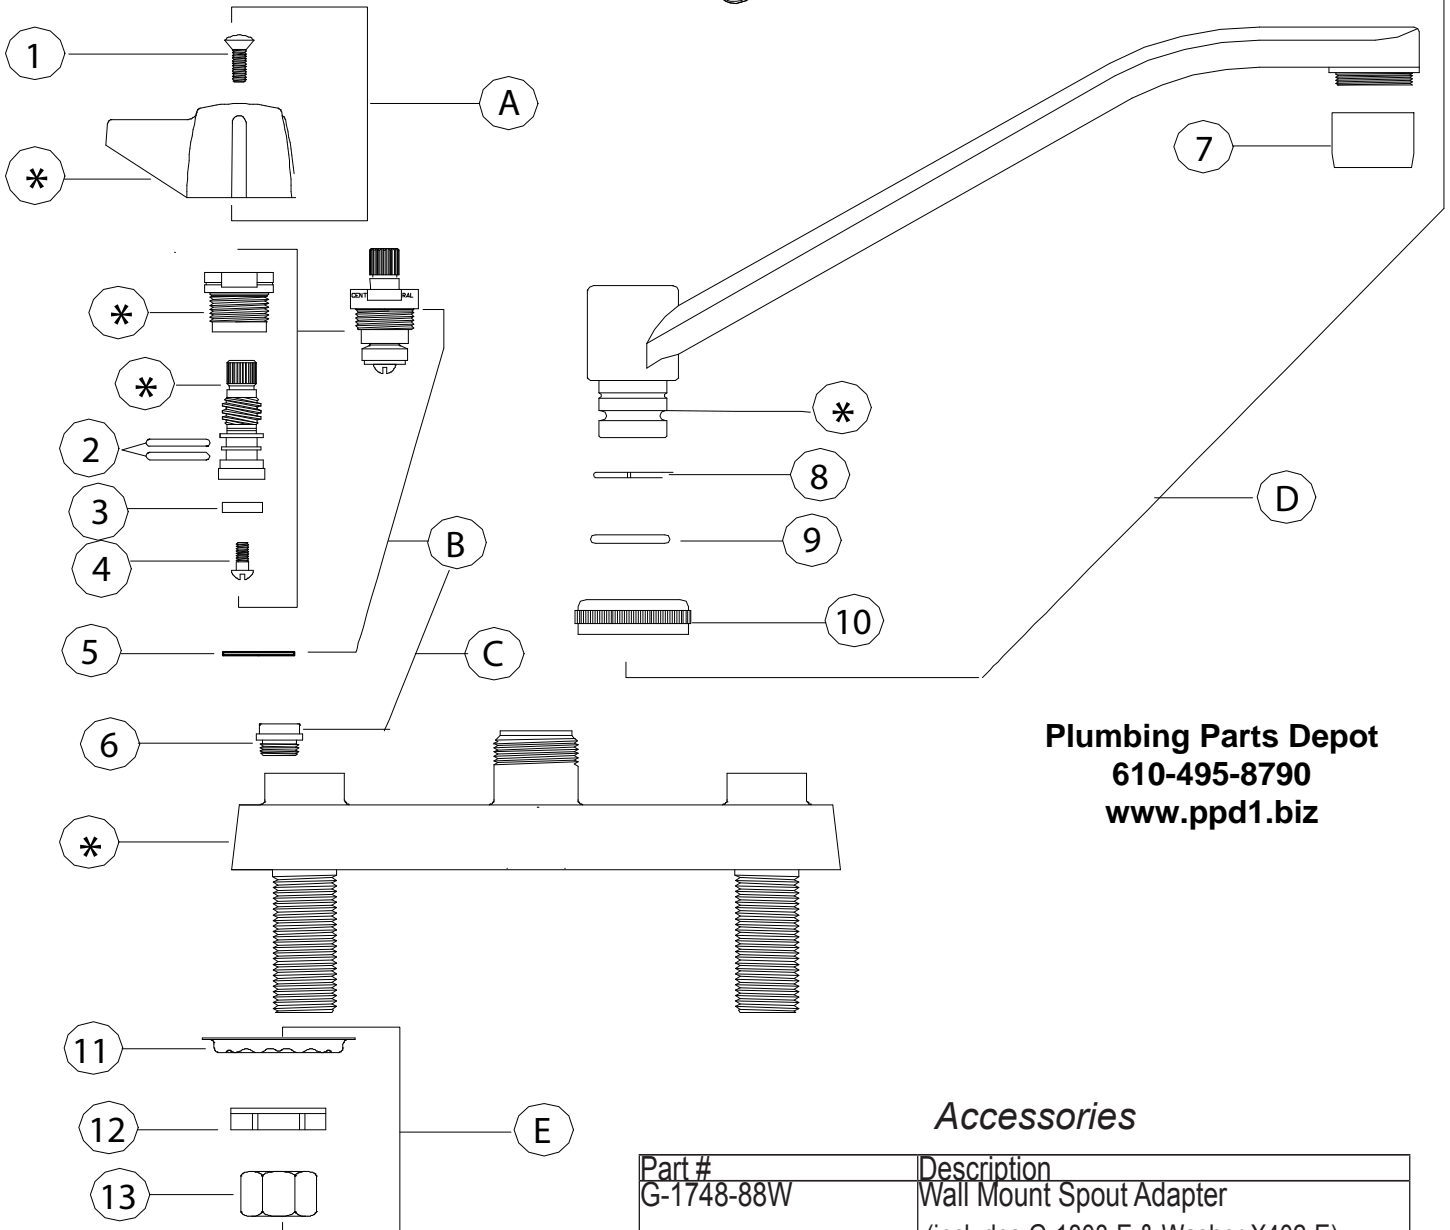

Central Brass

COMPANY

Brecksville, Ohio 44141
Phone: (216) 883-0220 Fax: (440) 526-5745
www.CentralBrass.com

MODEL NO. 0127 Series
Cast Brass Topmount
Kitchen Faucet

REPLACEMENT PARTS

Plumbing Parts Depot
610-495-8790
www.ppd1.biz

Accessories

Part #	Description
G-1748-88W	Wall Mount Spout Adapter (includes G-1808-E & Washer X402-E)
SU-2775-R-02	Jointed Spout (7-inch)

* These items are not offered individually and must be purchased as a group or unit. Please contact Central Brass for more information.