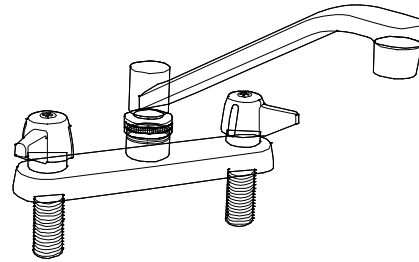

Central Brass

COMPANY

Brecksville, Ohio 44141
Phone: (216) 883-0220 Fax: (440) 526-5745
www.CentralBrass.com

MODEL NO. 0127 Series
Cast Brass Topmount
Kitchen Faucet

REPLACEMENT PARTS

Plumbing Parts Depot
610-495-8790
www.ppd1.biz

Accessories

Part #	Description
G-1748-88W	Wall Mount Spout Adapter (includes G-1808-E & Washer X402-E)
SU-2775-R-02	Jointed Spout (7-inch)

* These items are not offered individually and must be purchased as a group or unit. Please contact Central Brass for more information.