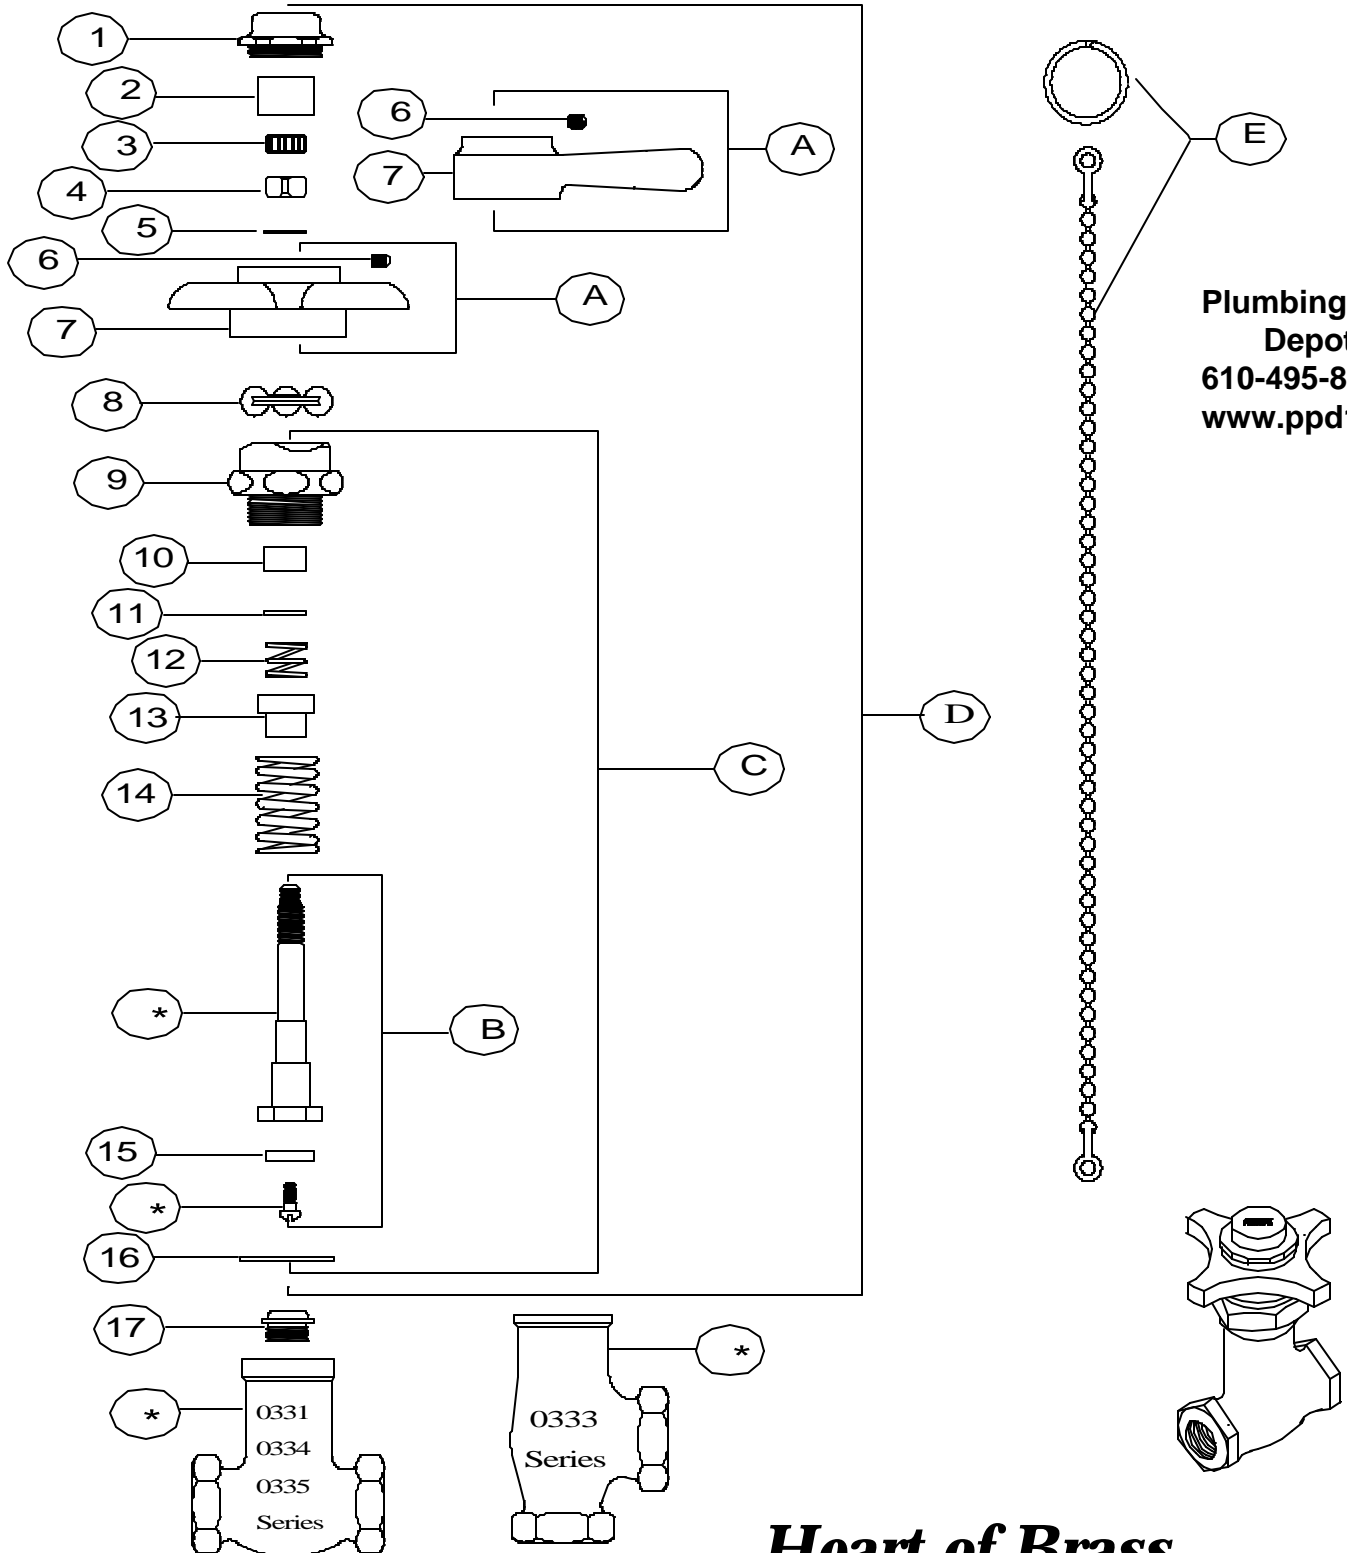

Self-Closing Straight & Angle Stop

REPLACEMENT PARTS

Plumbing Parts
Depot
610-495-8790
www.ppd1.biz

* These items are not offered individually and must be purchased as a group or unit. Please contact Central Brass for more information.

REPLACEMENT PARTS

#	Part Number	Description
A	G-6928-V	Vandal Resistant 4-Arm Handle with Set Screw (X103-HSSS) used for "V" suffix
A	G-7114-V	Vandal Resistant Lever Handle with Set Screw (X103-HSSS) used for "LV" suffix, not used on item numbers 0334-1/2 & 0335-1/2
B	SU-7101-AF	Stem with Seat Washer (X904) & Screw
C	G-7106-F	Stem Assembly with Centerpiece (7106-F) & Gasket (X433-AN)
D	P-358-H	Self-Closing Stem Assembly with Centerpiece (7106-F), Gasket (X433-AN), Handle (PF-7114-P) & Cap Not Indexed (PF-7125) Note: Not for items with "V" suffix, not used on item numbers 0334-1/2 & 0335-1/2
D	P-358-M	Self-Closing Stem Assembly with Centerpiece (7106-F), Gasket (X433-AN), Handle (PF-6928-P) & Cap Not Indexed (PF-7125) Note: Not for items with "V" suffix
E	XSU-233-B	Chain & Ring (2 pcs per pack) for item 0335 only, not included but may be used for 0334-1/2
1	PF-7125	Brass Cap
2	X69-C	Sleeve (10 pcs per pack)
3	XPF-67-AC	Celcon Samson Nut (10 pcs per pack)
4	X68-HX	Brass Square Nut (10 pcs per pack)
5	X33-A	Brass Washer (6 pcs per pack)
6	X103-HSSS	Set Screw (6 pcs per pack) for items with "V" suffix only
7	PF-6928-P	4-Arm Handle
7	PF-7114-P	Lever Handle used for "L" suffix
7	PF-7114-PS	Lever Handle with hole for Chain & Ring (XSU-233-B) used on item numbers 0334-1/2 & 0335-1/2
8	X71	Brass Ball Retainer (2 pcs per pack)
9	7106-F	Centerpiece
10	X849-GN	Packing (10 pcs per pack)
11	XPF-33-A	Brass Washer Chrome Plated (6 pcs per pack)
12	X70-D	Spring (10 pcs per pack)
13	XPF-70-F	Brass Gland Chrome Plated (10 pcs per pack)
14	1008-B	Spring
15	X904-N	Seat Washer (6 pcs per pack)
16	X433-AN	Nylon Gasket (12 pcs per pack)
17	XPF-59	Seat (10 pcs per pack)