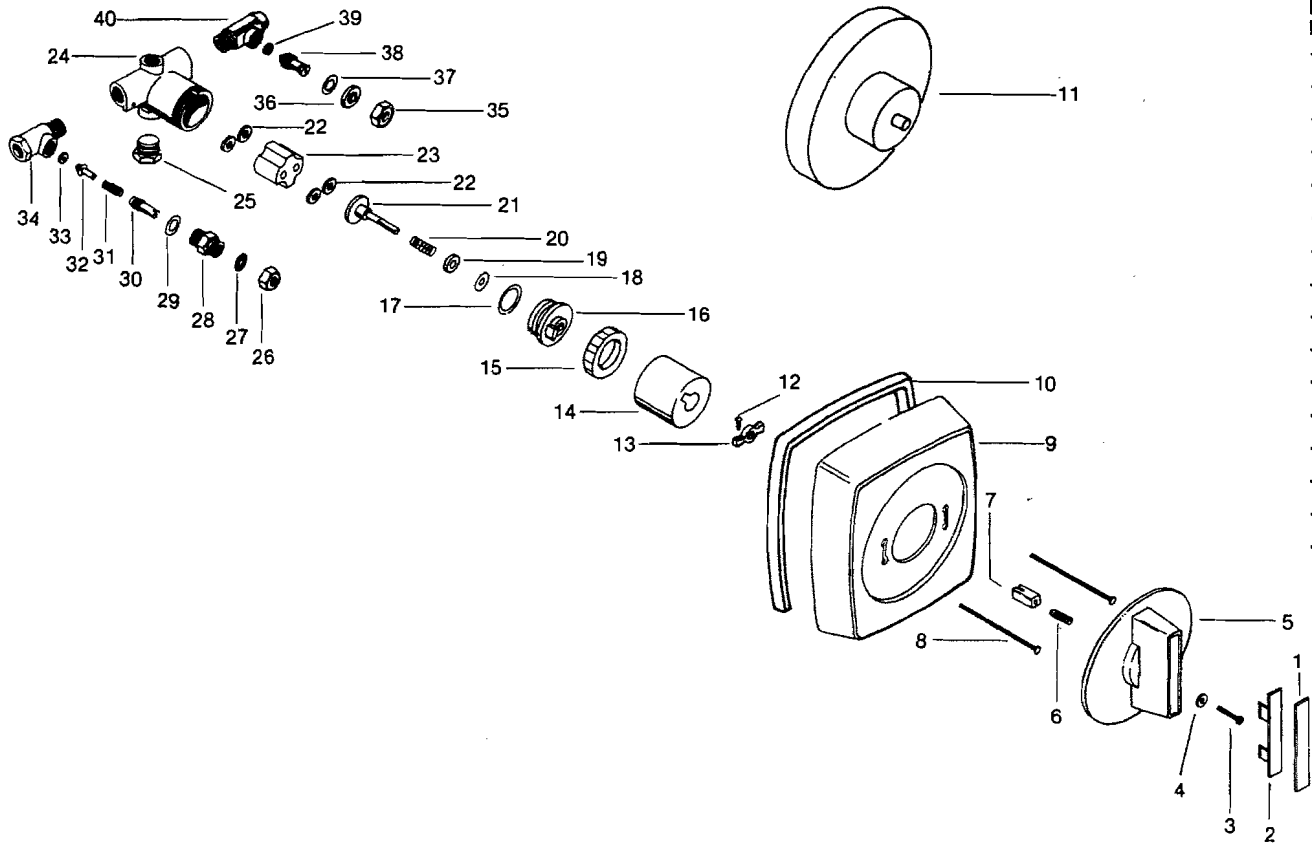

**BRIGGS
PRESSURE BALANCE
VALVE**

- Model Numbers:**
1820B
1830B
1821B
1831B
1822B
1832B
1823B
1833B
1810B
1811B
1812B
1813B
1800B
1801B
1802B
1803B

Parts List

* Part Number	Description	* Part Number	Description
1	Indicator Label	22	Throttle Discs (4)
2	Plug Button	23	Balance Chamber
3	Selector	24	Body
4	Washer	25	1/2" Pipe Plug
5	Dial Handle	26	Bonnet Nut
6	Spring	27	Bonnet Seal
7	Stem Guide	28	Bonnet
8	Dial Screw (2)	29	Bonnet Gasket
9	Dial Assembly	30	Stem
10	Gasket	31	Plunger
11	Rough-in Guide	32	Spring
12	Screw	33	Plunger Disc
13	Limit Stop	34	Checkstop
14	Sleeve	35	Bonnet Nut
15	Bonnet	36	Rubber Washer
16	Bonnet Retainer	37	Metal Washer
17	"O" Ring	38	Stem
18	"O" Ring	39	Rubber Disc
19	Washer	40	Checkstop Assembly
20	Spring		
21	Stem		

Repair Kits List

Repair Kits Number	Items Included
800-030	17, 18, 20, 22 (4), 28 (2), 30 (2), 34 (2)
800-031	17, 18, 22 (4), 23
800-032	12, 13, 17, 18, 19, 20, 21, 22 (2)

Repair parts sold only in kit form per above.