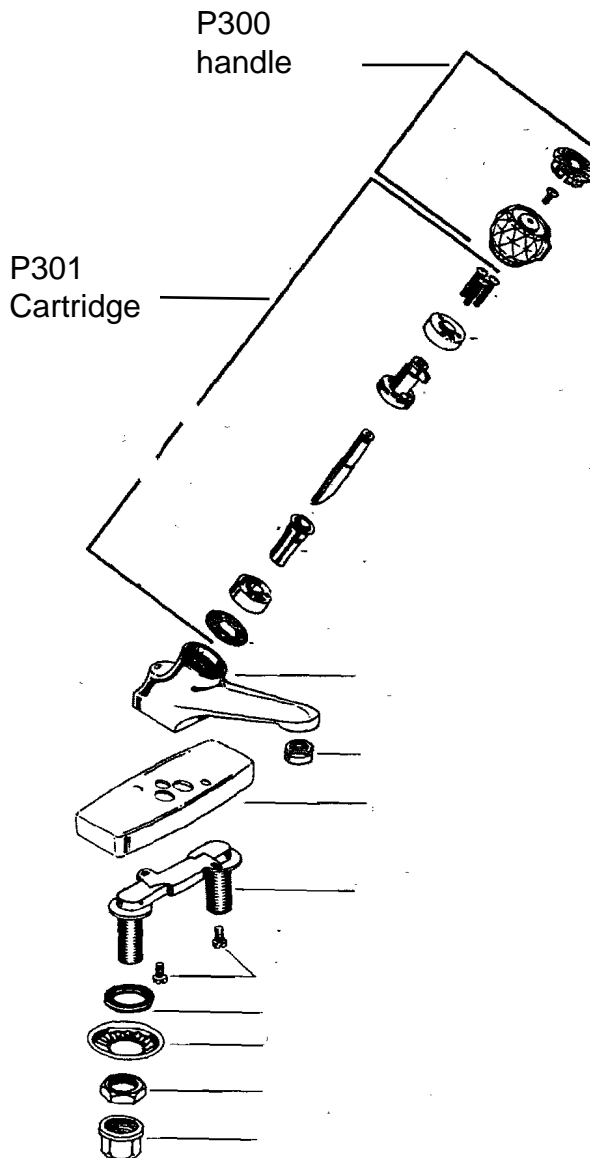

**BRIGGS DECORATIVE
 LAVATORY
 SINGLE CONTROL**

Parts List

Part Number	Description
D009	Male Aerator
D018	Coupling Nut
D020	Locknut
D021	Crimped Washer
I003	Screw
I012	Cam Bearing
I013	Cartridge
I014	Gasket
I015	Cam Bearing Cover
I022	Plug Button (Chrome)
* I023	Handle
I035	Cam
I083	Screw (3)
* L038	Rubber Washer
L067	Spout
L068	Cover
* L069	Body
* L070	Screw (2)
P304	Sleeve Assembly

Assemblies List

Assembly Number	Description
P302	Sleeve Kit, Gasket and Cartridge
P303	Sleeve Kit, Gasket, Cartridge and Cam
P317	Cartridge Assembly
P327	Sleeve Kit and Gasket
P343	Knob Handle Assembly

Model Numbers:
 4210
 4210A
 4210G
 4210PB