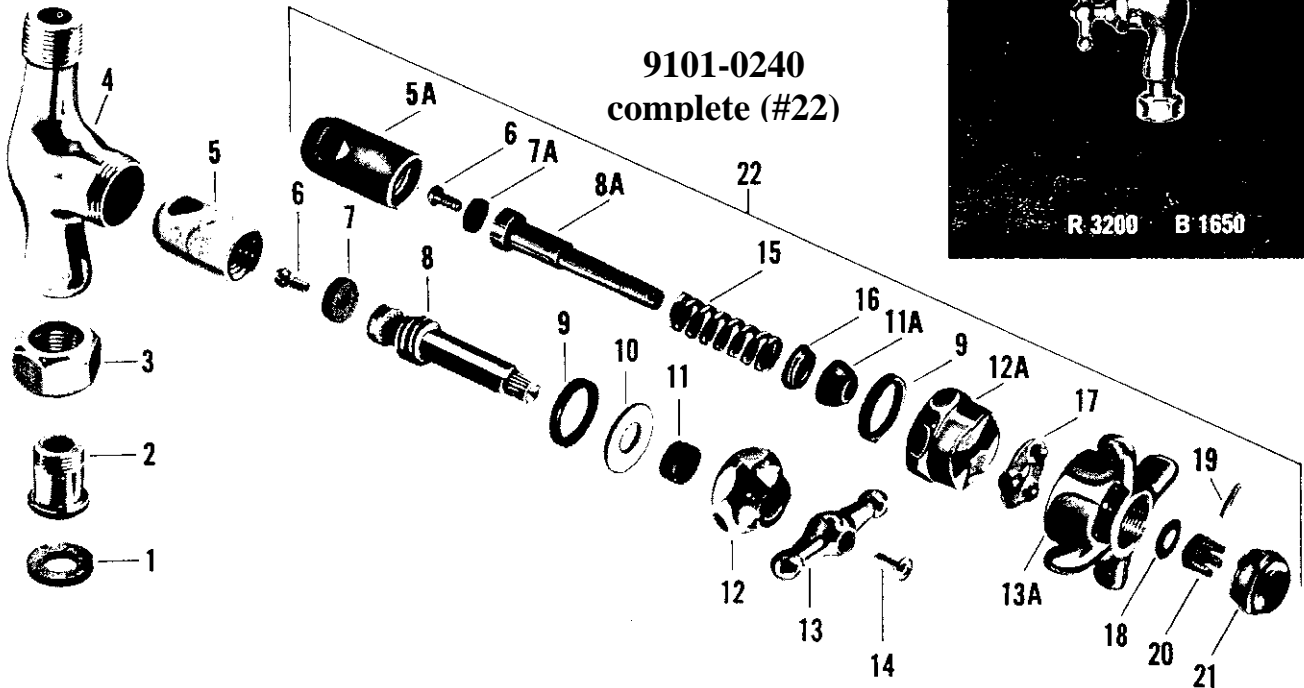

Urinal Stops—Compression and Self-Closing

RE-NU

Plumbing Parts Depot

610-495-8790

www.ppd1.biz

no.	description	part no.	R 3200 B 1650	R 3210 B 1653
1	Coupling Washer	332-17		
2	Collar	39602-02		
3	Coupling Nut	24346-02		
4	Body	19986-02		
5	Re-Nu Sleeve	20336-08		
5A	Re-Nu Sleeve	21376-08		
6	Seat Washer Screw	159-17		
7	Seat Washer	441-07		
7A	Seat Washer	1171-27		
8	Stem w/washer & Screw	20731-02		
8A	Stem w/washer & Screw	21189-08		
9	Cap Washer	1044-07		
10	Brass Washer	21625-08		
11	Packing	1311-07		
11A	Packing	129-07		
12	Cap	21437-02		
12A	Cap	21430-02		
13	Handle	31-12		
13A	Handle	23437-02		
14	Handle Screw	173-01		
15	Spring	1188-07		
16	Gland	33897-08		
17	Ball Race	527-17		
18	Washer	21771-08		
19	Pin	433-07		
20	Stem Nut	1150-07		
21	Handle Cap	23098-02		
22	Re-Nu Self-Closing Unit S/A Specify Plain Index	9101-02		