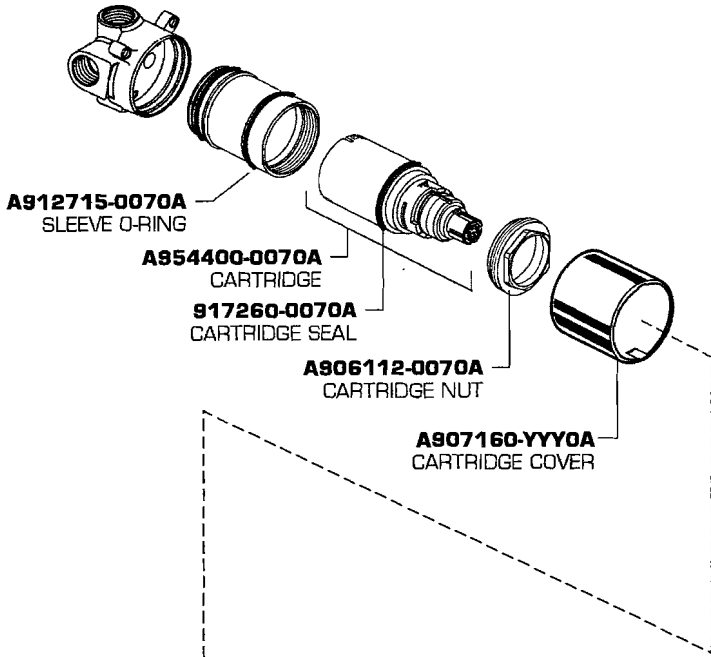

Unitherm THERMOSTATIC BATH AND SHOWER

MODEL NUMBER

2043.770

Plumbing Parts Depot
800-448-8977
www.ppd1.biz

Replace the "YYY" with appropriate finish code

CHROME	002
SATIN	295

HOT LINE FOR HELP
For toll-free information and answers to your questions, call:
1-800-442-1902
Weekdays 8:00 a.m. to 8:00 p.m. EST