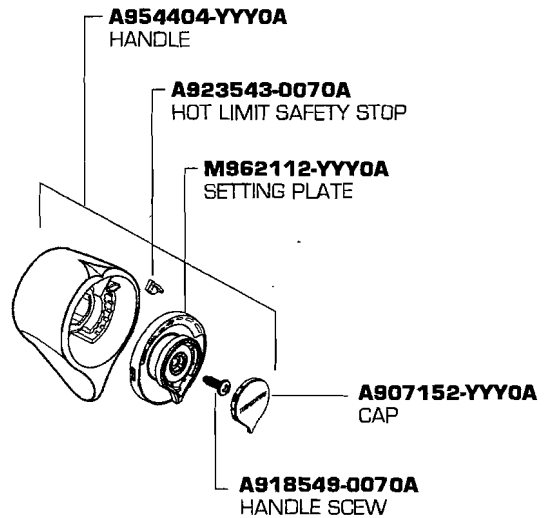

Unitherm THERMOSTATIC BATH AND SHOWER

MODEL NUMBER

2043.770

Plumbing Parts Depot
800-448-8977
www.ppd1.biz

Replace the "YYY" with appropriate finish code

CHROME	002
SATIN	295

HOT LINE FOR HELP
For toll-free information and answers to your questions, call:
1-800-442-1902
Weekdays 8:00 a.m. to 8:00 p.m. EST