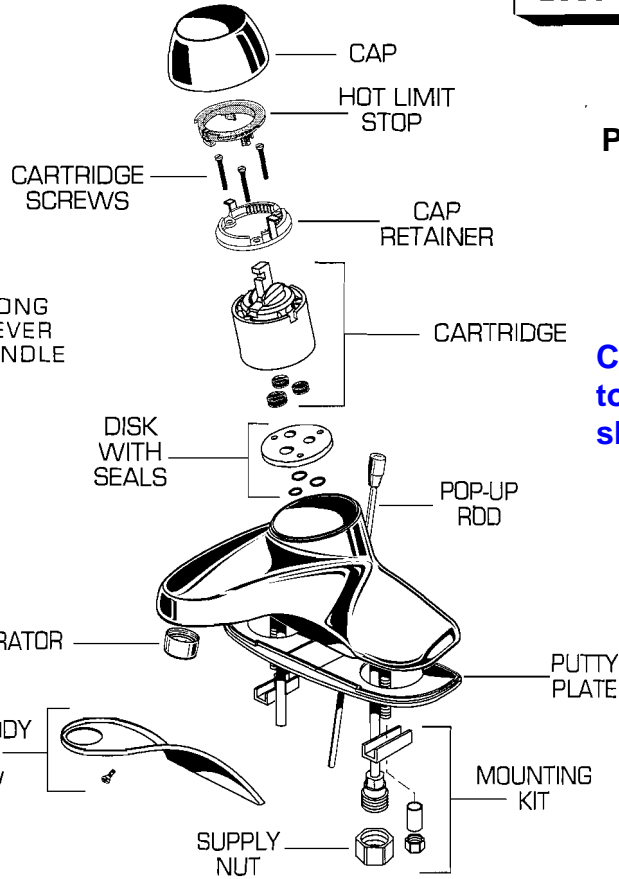

Plumbing Parts Depot
www.ppd1.biz

Click on "Red" box to add parts to shopping cart

REPAIR PARTS	DESCRIPTION	PART NUMBER ★	PKG QTY
Handle Parts	Handle	078524-YYYQA	1
	Handle with "H" and "C"	051131-0020A	1
	Handle Screw Kit	030746-0020A	1
	Loop Handle	051315-YYYQA	1
	Loop Handle Index Kit (Lg Lever & Loop)	030126-0070A	1
	Long Lever Handle	060466-0020A	1
	Button and Screw (Long Lever)	030126-0070A	1
Faucet Parts	Cap	907468-YYYQA	1
	Hot Limit Stop	922916-0070A	1
	Cartridge Screws (1-3/4")	023638-0070A	3
	Cap Retainer	923301-0070A	1
	Cartridge	023529-0070A	1
	Disk with Seals	078539-0070A	1
	Pop-Up Rod	060233-YYYQA	1
	Aerator	012577-YYYQA	1
	Underbody and Screw	078526-YYYQA	1
	Putty Plate	911952-0070A	1
Mounting Kit	078525-0070A	1	
Supply Nut	024220-0070A	2