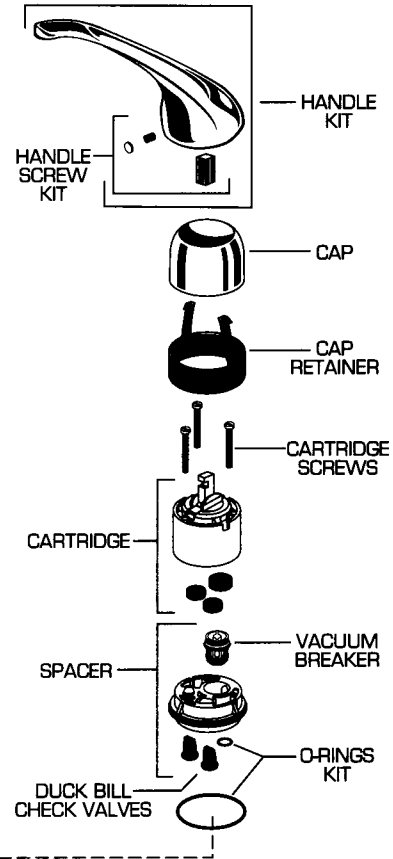

COMBI FAUCET

MODEL NUMBERS

6310 SERIES

American Standard

For products produced before
November 1999, see
page B-29 for Repair Parts

Plumbing Parts

Depot

610-495-8790

www.ppd1.biz

★ Replace the "YYY" with appropriate finish code

CHROME	002
WHITE	020
BONE	021
CHROME BODY/WHT. SPRAY	025
POLISHED BRASS	099
VELVET	285

Click on "Red" box to add parts to shopping cart

REPAIR PARTS	DESCRIPTION	PART NUMBER★	PKG QTY
Handle Parts	Handle Kit	060342-YYY0A	1
	Handle Screw Kit	030126-0070A	1
Faucet Parts	Cap	A907468-YYY0A	1
	Cap Retainer	921877-0070A	1
	Cartridge Screws	918633-0070A	3
	Cartridge	023529-0070A	1
	Vacuum Breaker	953780-0070A	1
	Spacer	M961851-0070A	1
	Duck Bill Check Valves	923335-0070A	2
	O-Ring Kit	051353-0070A	1
	Inner Body	A923497-0070A	1
	Body	901165-YYY0A	1
	Seal Kit	M961852-0070A	1
	Escutcheon Kit	M961850-YYY0A	1
	Base Plate	910809-0070A	1
Spout Parts	Mounting Kit	060467-0070A	1
	Supply Nut	024220-0070A	2
	Hose Adapter Kit	051014-0070A	1
	Hose Adapter Seal Kit	060476-0070A	1
	Hose	051013-0020A	1
	Check Valve	042784-0070A	1
	Weight	050448-0070A	1
	Hand Spray	M961628-YYY0A	1