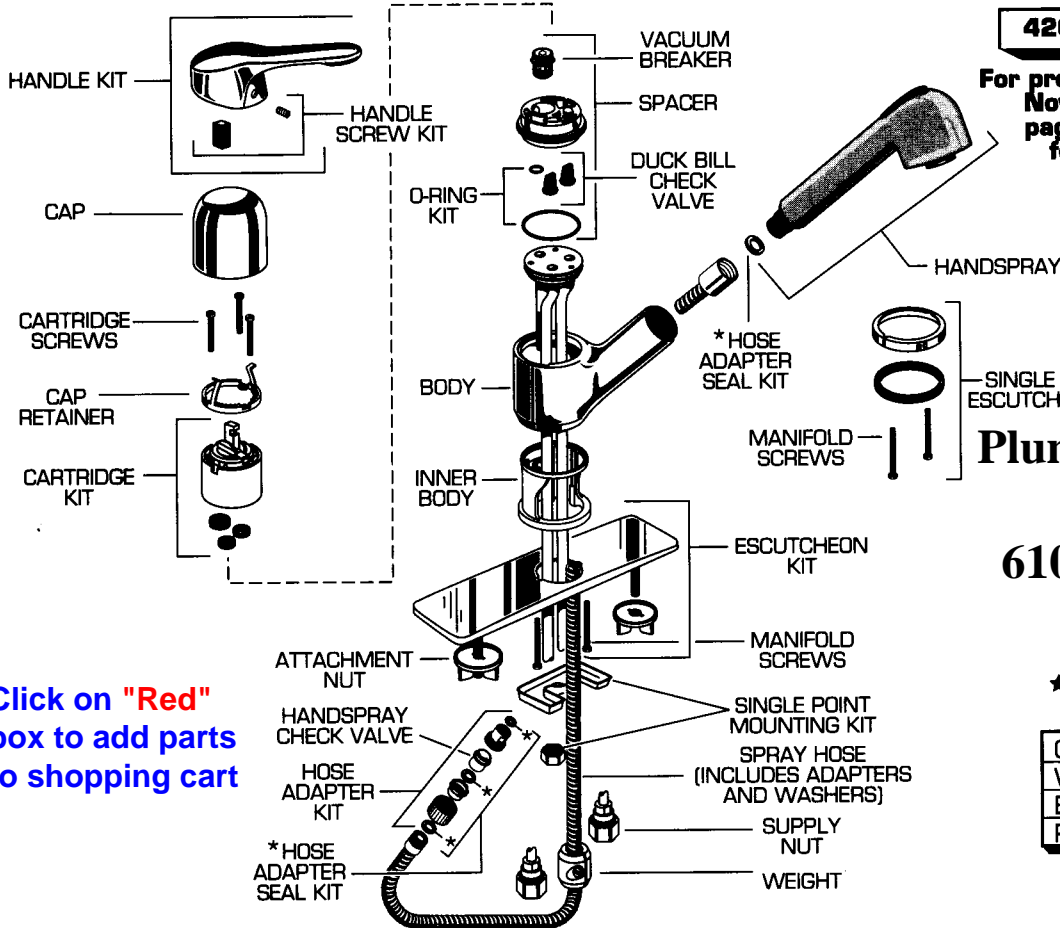

American Standard

Reliant+™ KITCHEN COMBI FAUCET MODEL NUMBERS

4205.100 4205.104

For products produced after November 1999, see pages B-47 and B-48 for Repair Parts.

Click on "Red" box to add parts to shopping cart

**Plumbing Parts
Depot
610-495-8790**

★ Replace the "YYY" with appropriate finish code

CHROME	002
WHITE	020
BONE	021
POL. BRASS	099

REPAIR PARTS	DESCRIPTION	PART NUMBER ★	PKG QTY	
Handle Parts	Handle	078524-YYY0A	1	
	Handle Screw Kit	030126-0070A	1	
Faucet Parts	Cap	030246-YYY0A	1	
	Cartridge Screws	918633-0070A	3	
	Cap Retainer	923301-0070A	1	
	Cartridge	023529-0070A	1	
	Vacuum Breaker	953780-0070A	1	
	Spacer	051017-0070A	1	
	Duck Bill Check Valve	923335-0070A	2	
	O-Ring Kit	051353-0070A	1	
	Body	900966-YYY0A	1	
	Innner Body	923331-0070A	1	
	Supply Nut	024220-0070A	2	
	Escutcheon Kit and Screws	051018-YYY0A	1	
	Attachment Nut	044912-0070A	2	
	Manifold Screws	023638-0070A	3	
	Single Point Escutcheon Kit	051020-YYY0A	1	
	Single Point Mounting Kit	051016-0070A	1	
	Spout Parts	Hose Adapter Kit	051014-0070A	1
Hose Adapter Seal Kit		060476-0070A	1	
Hose		051013-0020A	1	
Weight		050448-0070A	1	
Handspray Check Valve		042784-0070A	1	
Handspray		051022-YYY0A	1