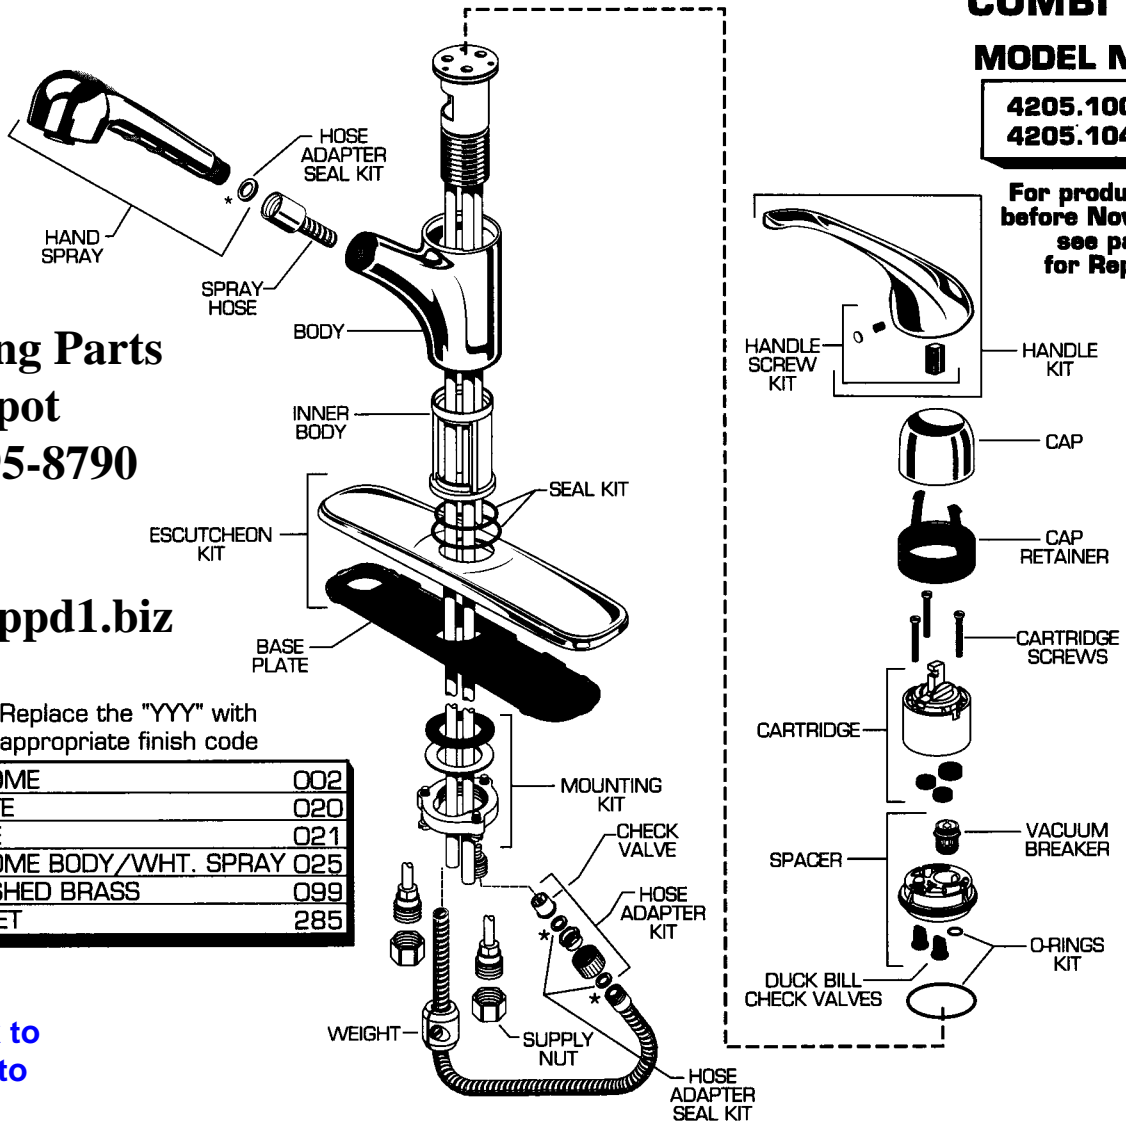

American Standard

Reliant+ COMBI FAUCET

MODEL NUMBERS

4205.100 SERIES
4205.104 SERIES

For products produced
before November 1999,
see page B-29
for Repair Parts.

**Plumbing Parts
Depot**
610-495-8790

www.ppd1.biz

★ Replace the "YYY" with appropriate finish code

CHROME	002
WHITE	020
BONE	021
CHROME BODY/WHT. SPRAY	025
POLISHED BRASS	099
VELVET	285

Click on
"Red" box to
add parts to
shopping
cart

REPAIR PARTS	DESCRIPTION	PART NUMBER★	PKG QTY
Handle Parts	Handle Kit	060342-YYY0A	1
	Handle Screw Kit	030126-0070A	1
Faucet Parts	Cap	A907468-YYY0A	1
	Cap Retainer	921877-0070A	1
	Cartridge Screws	918633-0070A	3
	Cartridge	023529-0070A	1
	Vacuum Breaker	953780-0070A	1
	Spacer	M961851-0070A	1
	Duck Bill Check Valves	923335-0070A	2
	O-Ring Kit	051353-0070A	1
	Inner Body	A923497-0070A	1
	Body	901165-YYY0A	1
	Seal Kit	M961852-0070A	1
	Escutcheon Kit	M961850-YYY0A	1
	Base Plate	910809-0070A	1
	Mounting Kit	060467-0070A	1
Supply Nut	024220-0070A	2	
Spout Parts	Hose Adapter Kit	051014-0070A	1
	Hose Adapter Seal Kit	060476-0070A	1
	Hose	051013-0020A	1
	Check Valve	042784-0070A	1
	Weight	050448-0070A	1
	Hand Spray	M961628-YYY0A	1