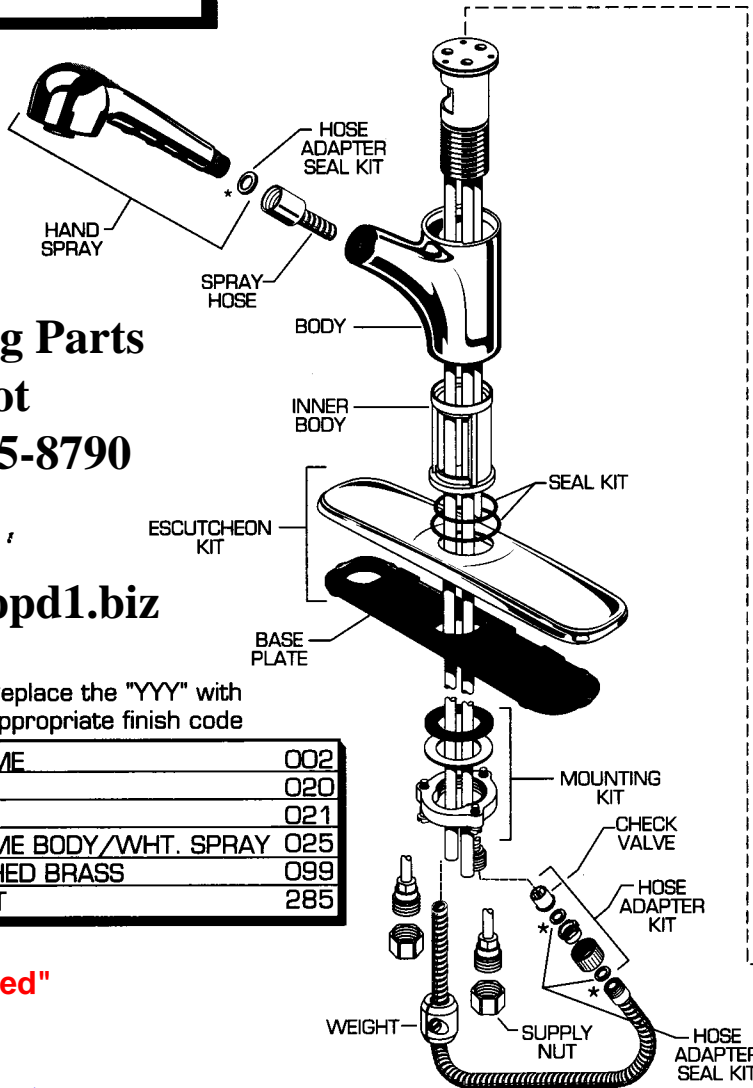

COMBI FAUCET

MODEL NUMBERS

6310 SERIES

American Standard

For products produced before
November 1999, see
page B-29 for Repair Parts

Plumbing Parts

Depot

610-495-8790

www.ppd1.biz

★ Replace the "YYY" with appropriate finish code

CHROME	002
WHITE	020
BONE	021
CHROME BODY/WHT. SPRAY	025
POLISHED BRASS	099
VELVET	285

Click on "Red" box to add parts to shopping cart

REPAIR PARTS	DESCRIPTION	PART NUMBER★	PKG QTY
Handle Parts	Handle Kit	060342-YYY0A	1
	Handle Screw Kit	030126-0070A	1
Faucet Parts	Cap	A907468-YYY0A	1
	Cap Retainer	921877-0070A	1
	Cartridge Screws	918633-0070A	3
	Cartridge	023529-0070A	1
	Vacuum Breaker	953780-0070A	1
	Spacer	M961851-0070A	1
	Duck Bill Check Valves	923335-0070A	2
	O-Ring Kit	051353-0070A	1
	Inner Body	A923497-0070A	1
	Body	901165-YYY0A	1
	Seal Kit	M961852-0070A	1
	Escutcheon Kit	M961850-YYY0A	1
	Base Plate	910809-0070A	1
Spout Parts	Mounting Kit	060467-0070A	1
	Supply Nut	024220-0070A	2
	Hose Adapter Kit	051014-0070A	1
	Hose Adapter Seal Kit	060476-0070A	1
	Hose	051013-0020A	1
	Check Valve	042784-0070A	1
	Weight	050448-0070A	1
	Hand Spray	M961628-YYY0A	1