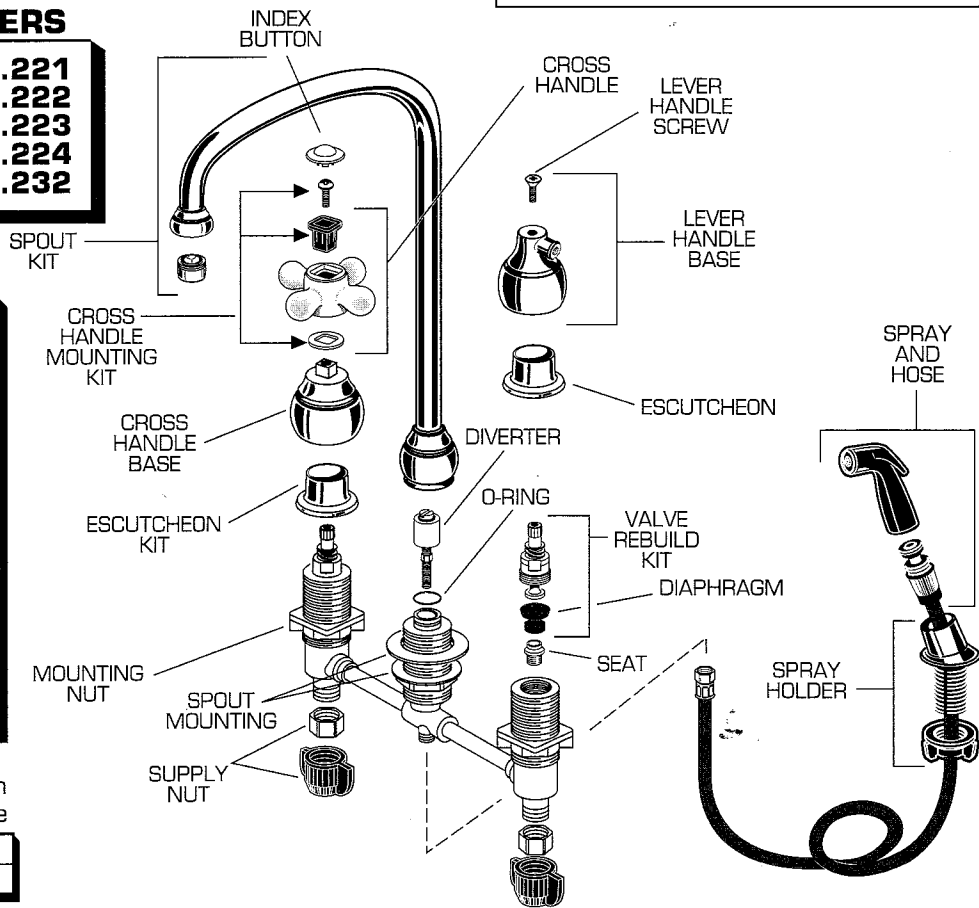

✦ Limited inventory. Please call for availability.

PRESTIGE BOTTOM MOUNT GOOSENECK KITCHEN FAUCET

American Standard

MODEL NUMBERS

4180.221	4181.221
4180.222	4181.222
4180.223	4181.223
4180.224	4181.224
4180.232	4181.232

★ Replace the "YYY" with appropriate finish code

CHROME	002
WHITE	020

REPAIR PARTS	DESCRIPTION	PART NUMBER ★	PKG QTY
Handles	Cross Handle Mounting Kit	042787-0070A	1
	Cross Handle	042692-0070A	1
	Cross Handle Base	043308-YYY0A	1
	Lever Handle Base	042788-YYY0A	1
	Lever Handle Screw	043467-YYY0A	1
	Porcelain Lever Inserts	043547-YYY0A	1 Insert
	Metal Lever Inserts	043356-YYY0A ■	1 Insert
	Wood Lever Inserts	043515-0070A	1 Insert
	Acrylic Lever Inserts	043354-0070A	1 Insert
	Index Button (Cross Handle)	042628-YYY0A △	1 Pair
Valve Parts	Escutcheon	043319-YYY0A	2
	Valve Rebuild Kit (Cross Handle)	066287-0070A	1 Pair
	Valve Rebuild Kit (Lever Handle)	066288-0070A	1 Pair
	Diaphragm	044293-0070A	2
	Seat	044257-0040A	2
	Supply Nut (Brass)	024220-0070A	2
	Supply Nut (Plastic)	043379-0070A	2
	Mounting Nut	028828-0070A	2
	Valve Mounting Kit	069089-0070A	2 Sets
	Spout Mounting	066543-0070A	1
Trim Parts	Diverter	031031-0070A	1
	Aerator	066070-YYY0A	1
	Spout Kit (w/O-Ring)	042670-YYY0A	1
	O-Ring	059225-0070A	1
	Spray and Hose (For Chrome)	030730-0170A	1
	Spray and Hose (For White)	030730-0200A	1
	Spray Holder	030760-YYY0A	1