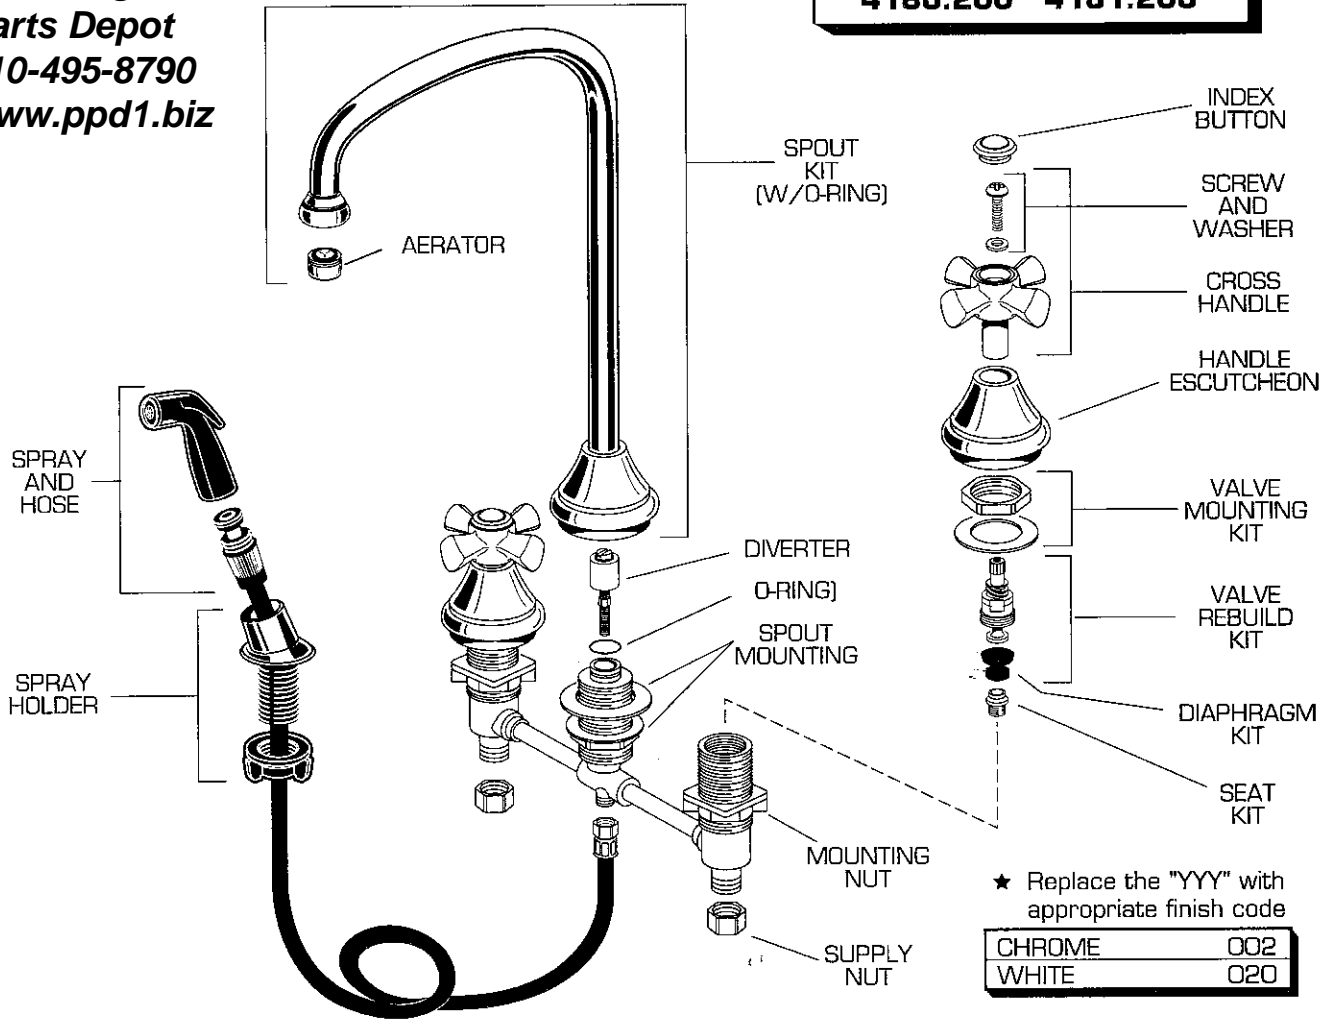

REPAIR PARTS	DESCRIPTION	PART NUMBER ★	PKG QTY
Handles	Cross Handle Mounting Kit	042787-0070A	1
	Cross Handle	042693-0070A	1
	Cross Handle Base	043307-YYY0A	1
	Index Button (Cross Handle)	042628-YYY0A ■	1 Pair
	Lever Handle Base	042786-YYY0A	1
	Porcelain Lever Inserts	043546-YYY0A	1 Pair
	Metal Lever Inserts	043355-YYY0A Δ	1 Pair
	Wood Lever Inserts	043514-0070A	1 Pair
	Acrylic Lever Inserts	043353-0070A	1 Pair
	Lever Handle Screw	043472-YYY0A	1 Pair
Valve Parts	Valve Rebuild Kit (Lever Handle)	066288-0070A	1 Pair
	Valve Rebuild Kit (Cross Handle)	066287-0070A	1 Pair
	Diaphragm	044293-0040A	2
	Seat	044257-0040A	2
	Diverter	044264-0070A	1
	Supply Nut (Brass)	024220-0070A	2
	Supply Nut (Plastic)	043379-0070A	2
	Mounting Nut	065800-0070A	2
Trim Parts	Aerator	066070-YYY0A	1
	Spout Kit w/O-Ring (Gooseneck)	042671-YYY0A	1
	O-Ring	059225-0070A	1
	Escutcheon	043341-YYY0A	1
	Spray and Hose (Black Spray for Chrome)	030730-0170A	1
	Spray and Hose (White Spray for White)	030730-0200A	1
	Spray Holder	030760-YYY0A	1
	Spout Kit w/O-Ring ("D" Tube)	066277-YYY0A	1

■ For white faucets, replace "YYY" with "002."
Δ Not available in "020" white finish.

American Standard

Plumbing
Parts Depot
610-495-8790
www.ppd1.biz

CADET PRESTIGE GOOSENECK KITCHEN FAUCET

MODEL NUMBERS

4180.200 4181.200

REPAIR PARTS	DESCRIPTION	PART NUMBER ★	PKG QTY
Handles	Cross Handle	✦ 066555-YYY0A	1
	Handle Escutcheon	✦ 031008-YYY0A	1
	Index Button	✦ 066522-0020A	1 Pair
	Screw and Washer	066541-0070A	2 Sets
	Valve Rebuild Kit	066287-0070A	1 Pair
Valve Parts	Diaphragm Kit	044293-0070A	2
	Seat Kit	044257-0040A	2
	Supply Nut	024220-0070A	2
	Mounting Nut	028828-0070A	2
	Valve Mounting Kit	069089-0070A	2 Sets
	Spout Mounting	066543-0070A	1
	Diverter	031031-0070A	1
Trim Parts	Aerator	066070-YYY0A	1
	Spout Kit (w/O-Ring)	✦ 066529-YYY0A	1
	O-Ring	059225-0070A	1
	Spray and Hose (For Chrome)	030730-0170A	1
	Spray Holder	030760-YYY0A	1
	Spray and Hose (For White)	030730-0200A	1