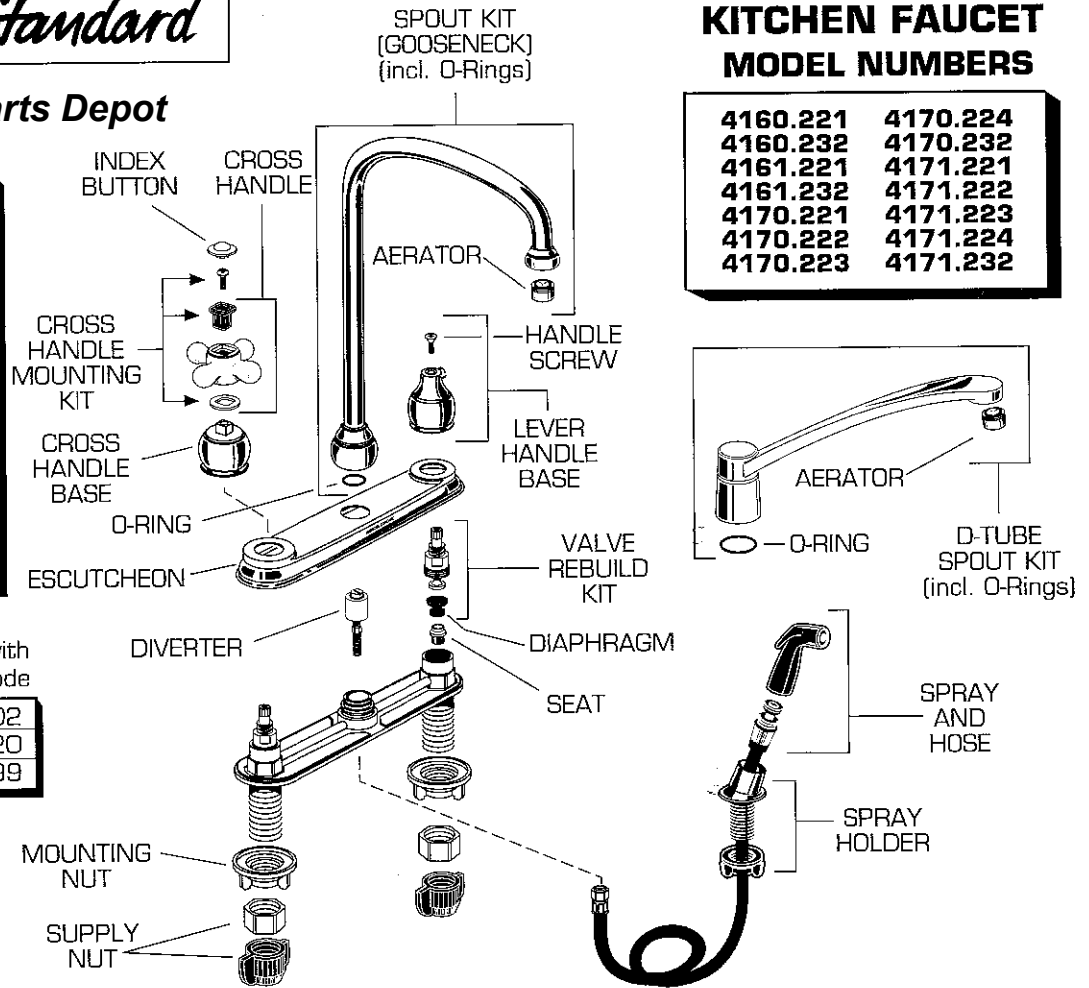

American Standard

Plumbing Parts Depot

★ Replace the "YYY" with appropriate finish code

CHROME	002
WHITE	020
POL. BRASS	099

610-495-8790

PRESTIGE TOP MOUNT KITCHEN FAUCET MODEL NUMBERS

4160.221	4170.224
4160.232	4170.232
4161.221	4171.221
4161.232	4171.222
4170.221	4171.223
4170.222	4171.224
4170.223	4171.232

REPAIR PARTS	DESCRIPTION	PART NUMBER ★	PKG QTY
Handles	Cross Handle Mounting Kit	042787-0070A	1
	Cross Handle	042693-0070A	1
	Cross Handle Base	043307-YYY0A	1
	Index Button (Cross Handle)	042628-YYY0A ■	1 Pair
	Lever Handle Base	042786-YYY0A	1
	Porcelain Lever Inserts	043546-YYY0A	1 Pair
	Metal Lever Inserts	043355-YYY0A Δ	1 Pair
	Wood Lever Inserts	043514-0070A	1 Pair
	Acrylic Lever Inserts	043353-0070A	1 Pair
	Lever Handle Screw	043472-YYY0A	1 Pair
Valve Parts	Valve Rebuild Kit (Lever Handle)	066288-0070A	1 Pair
	Valve Rebuild Kit (Cross Handle)	066287-0070A	1 Pair
	Diaphragm	044293-0040A	2
	Seat	044257-0040A	2
	Diverter	044264-0070A	1
	Supply Nut (Brass)	024220-0070A	2
	Supply Nut (Plastic)	043379-0070A	2
	Mounting Nut	065800-0070A	2
Trim Parts	Aerator	066070-YYY0A	1
	Spout Kit w/O-Ring (Gooseneck)	042671-YYY0A	1
	O-Ring	059225-0070A	1
	Escutcheon	043341-YYY0A	1
	Spray and Hose (Black Spray for Chrome)	030730-0170A	1
	Spray and Hose (White Spray for White)	030730-0200A	1
	Spray Holder	030760-YYY0A	1
	Spout Kit w/O-Ring ("D" Tube)	066277-YYY0A	1

■ For white faucets, replace "YYY" with "002."
Δ Not available in "020" white finish.

American Standard

Plumbing
Parts Depot
610-495-8790
www.ppd1.biz

CADET PRESTIGE GOOSENECK KITCHEN FAUCET

MODEL NUMBERS