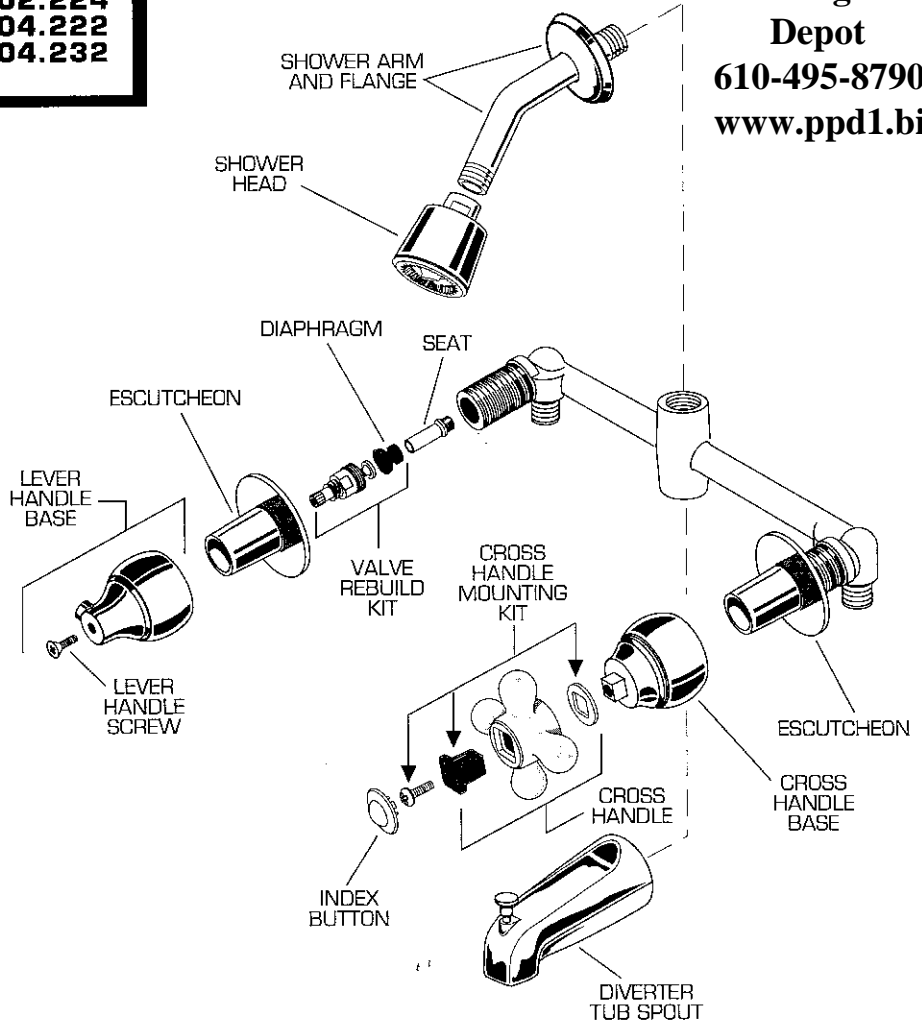

REPAIR PARTS	DESCRIPTION	PART NUMBER ★	PKG QTY
Handles	Cross Handle Mounting Kit	042787-0070A	1
	Cross Handle	042692-0070A	1
	Cross Handle Base	043308-YYY0A	1
	Index Button	042675-YYY0A Δ	1 Set
	Lever Handle Base	042788-YYY0A	1
	Lever Handle Screw	043467-YYY0A	1
	Porcelain Lever Insert	043547-YYY0A	1
	Metal Lever Insert	043165-YYY0A ■	1
	Wood Lever Insert	043515-0070A	1
	Acrylic Lever Insert	043354-0070A	1
	Escutcheon	013275-YYY0A	1
Valve Parts	Valve Rebuild Kit (Cross Handle)	066287-0070A	1 Pair
	Valve Rebuild Kit (Lever Handle)	066288-0070A	1 Pair
	Diaphragm	044293-0070A	2
	Bath/Shower Seat	013274-0040A	2
	Transfer Valve Assembly	066285-0070A	1
	Transfer Valve Seat Kit	044257-0040A	2
	Transfer Valve Seal Kit	066286-0070A	1
Trim Parts	Shower Head	010509-YYY0A	1
	Shower Arm & Flange	023560-YYY0A	1
	Tub Spout	072325-YYY0A	1
	Tub Spout (Slip-on)	066081-YYY0A	1

★ Replace the "YYY" with appropriate finish code

CHROME	002
WHITE	020
POLISHED BRASS	099

REPAIR PARTS	DESCRIPTION	PART NUMBER ★	PKG QTY
Handles	Cross Handle	042692-0070A	1
	Cross Handle Mounting Kit	042787-0070A	1
	Cross Handle Base	043308-YYY0A	1
	Lever Handle Base	042788-YYY0A	1
	Lever Handle Screw	043467-YYY0A	1 Insert
	Porcelain Lever Inserts	043547-YYY0A	1 Insert
	Metal Lever Inserts	043165-YYY0A ■	1 Insert
	Wood Lever Inserts	043515-0070A	1 Insert
	Acrylic Lever Inserts	043354-0070A	1
	Escutcheon	013275-YYY0A	1 Pair
	Index Button (Cross Handle)	042628-YYY0A Δ	1 Pair
Valve Parts	Valve Rebuild Kit (Cross Handle)	066287-0070A	1 Pair
	Valve Rebuild Kit (Lever Handle)	066288-0070A	2
	Diaphragm	044293-0070A	2
	Seat	013274-0040A	1
Trim Parts	Shower Head	010509-YYY0A	1
	Shower Arm & Flange	023560-YYY0A	1
	Diverter Tub Spout	022635-YYY0A	1
	Diverter Tub Spout (Slip-On)	022650-YYY0A	1