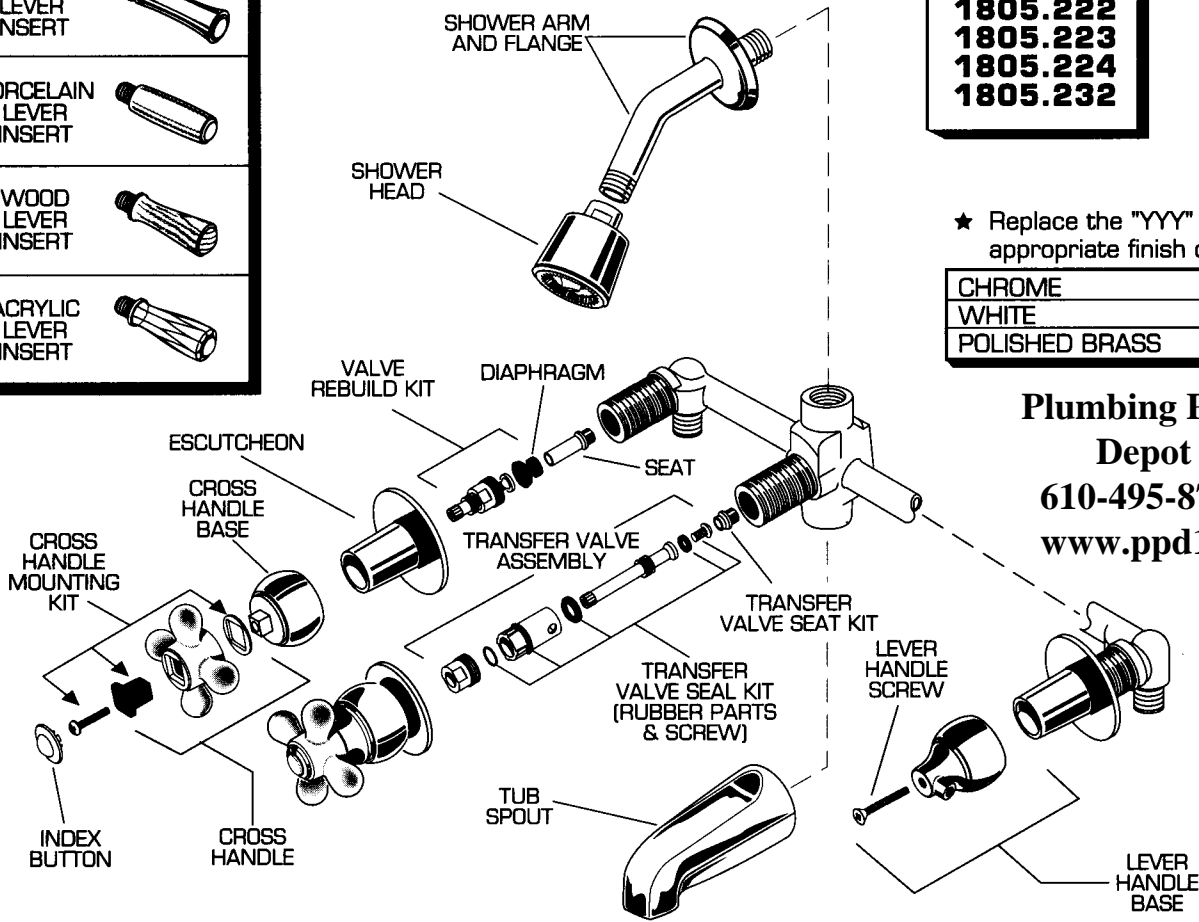

REPAIR PARTS	DESCRIPTION	PART NUMBER ★	PKG QTY
Handles	Cross Handle Mounting Kit	042787-0070A	1
	Cross Handle	042692-0070A	1
	Cross Handle Base	043308-YYY0A	1
	Index Button	042675-YYY0A Δ	1 Set
	Lever Handle Base	042788-YYY0A	1
	Lever Handle Screw	043467-YYY0A	1
	Porcelain Lever Insert	043547-YYY0A	1
	Metal Lever Insert	043165-YYY0A ■	1
	Wood Lever Insert	043515-0070A	1
	Acrylic Lever Insert	043354-0070A	1
	Escutcheon	013275-YYY0A	1
Valve Parts	Valve Rebuild Kit (Cross Handle)	066287-0070A	1 Pair
	Valve Rebuild Kit (Lever Handle)	066288-0070A	1 Pair
	Diaphragm	044293-0070A	2
	Bath/Shower Seat	013274-0040A	2
	Transfer Valve Assembly	066285-0070A	1
	Transfer Valve Seat Kit	044257-0040A	2
	Transfer Valve Seal Kit	066286-0070A	1
Trim Parts	Shower Head	010509-YYY0A	1
	Shower Arm & Flange	023560-YYY0A	1
	Tub Spout	072325-YYY0A	1
	Tub Spout (Slip-on)	066081-YYY0A	1