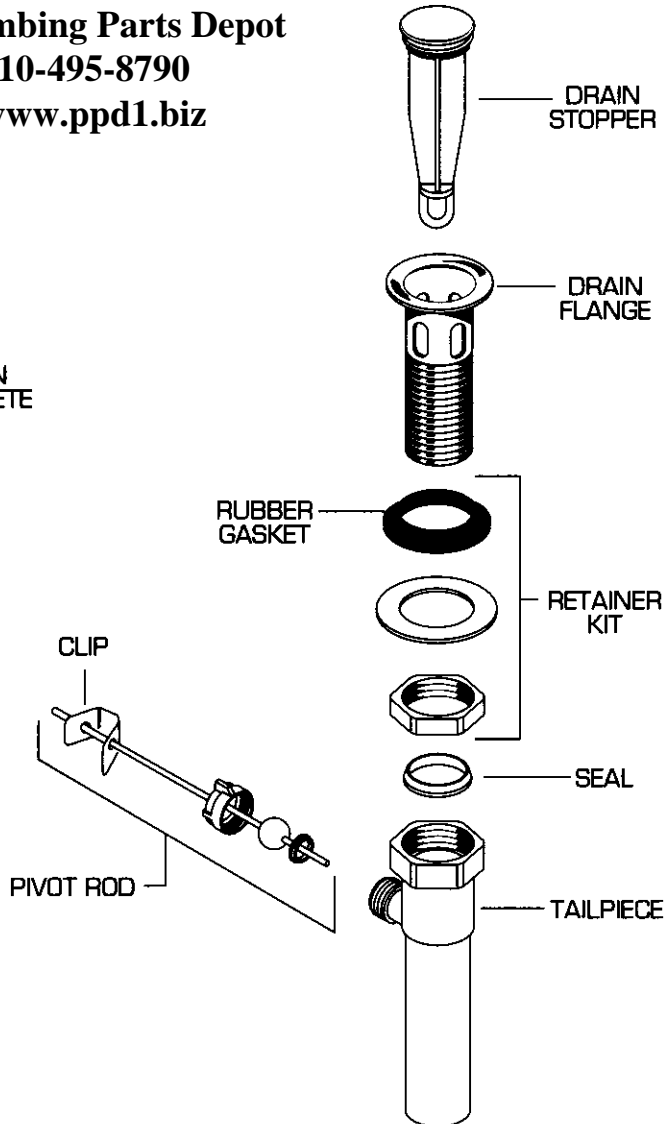

## GRID

- CHROME
- MATTE CHROME
- POLISHED BRASS

Plumbing Parts Depot  
610-495-8790  
www.ppd1.biz

## 50/50 PLASTIC POP-UP

- CHROME
- WHITE
- BONE
- POLISHED BRASS

★ Replace the "YYY" with appropriate finish code

### GRID DRAIN

CHROME 002

POLISHED BRASS 099

REPAIR PARTS	DESCRIPTION	PART NUMBER ★	PKG QTY
Grid	Grid Drain Complete	015025-YYY0A	1
	Tailpiece Only	070532-0040A	1
50/50 Plastic Pop-Up	Plastic Pop-Up Complete	M953465-YYY0A	1
	Drain Stopper	M907022-YYY0A	1
	Drain Flange	M900986-YYY0A	1
	Rubber Gasket	M913302-0070A	1
	Extension	072574-0070A	1
	Pivot Rod	M960991-0070A	1
	Clip	072531-0070A	1
	Tailpiece	M919665-0070A	1
	Seal	M913815-0070A	1
	Retainer Kit	M960990-0070A	1

REPAIR PARTS	DESCRIPTION	PART NUMBER ★	PKG QTY
Metal Pop-Up	Metal Pop-Up Complete	066497-YYY0A	1
	Drain Flange Kit	066390-YYY0A	1
	Drain Stopper	070460-YYY0A	1
	Coupling Assembly	028621-0040A	1
	Tailpiece	070532-0040A	1
	Clip	072531-0070A	1
	Extension	072574-0070A	1
	Metal One-Piece Pop-Up	Metal One-Piece Pop-up Complete	953450-YYY0A
Drain Flange Kit		066117-YYY0A	1
Drain Stopper		066116-YYY0A	1
Drain Body		900864-0070A	1
Pivot Assembly		066118-0070A	1
Clip		070847-0070A	1
Extension		072574-0070A	1
Tailpiece		070532-0040A	1
Miscellaneous	Extra Long Pivot Rod (7-1/2")	025088-0070A	1
	Tailpiece with Escutcheon	030280-0040A	1