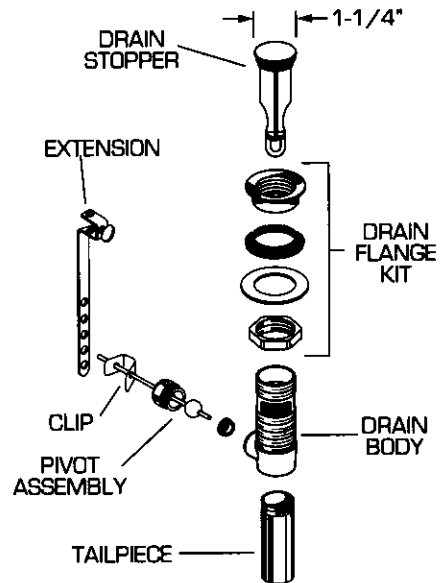

METAL ONE-PIECE POP-UP

★ Replace the "YYY" with appropriate finish code

CHROME	002	SATIN/CHROME MIXAGE	221
MATTE CHROME	003	VELVET	285
WHITE	020	VELVET/BRASS	297
BONE	021	SATIN	295
BLK NICKEL/BRASS MIXAGE	062	SATIN/BRASS	297
BLACK SMITH	078	CHROME/BRASS	299
GOLD	094		
POLISHED BRASS	099		

REPAIR PARTS	DESCRIPTION	PART NUMBER ★	PKG QTY	
Metal Pop-Up	Metal Pop-Up Complete	066497-YYY0A	1	
	Drain Flange Kit	066390-YYY0A	1	
	Drain Stopper	070460-YYY0A	1	
	Coupling Assembly	028621-0040A	1	
	Tailpiece	070532-0040A	1	
	Clip	072531-0070A	1	
	Extension	072574-0070A	1	
	Metal One-Piece Pop-Up	Metal One-Piece Pop-up Complete	953450-YYY0A	1
Drain Flange Kit		066117-YYY0A	1	
Drain Stopper		066116-YYY0A	1	
Drain Body		900864-0070A	1	
Pivot Assembly		066118-0070A	1	
Clip		070847-0070A	1	
Extension		072574-0070A	1	
Tailpiece		070532-0040A	1	
Miscellaneous	Extra Long Pivot Rod (7-1/2")	025088-0070A	1	
	Tailpiece with Escutcheon	030280-0040A	1