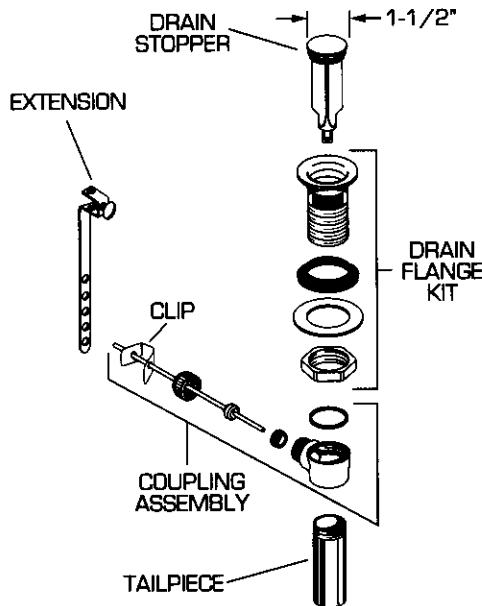

METAL POP-UP