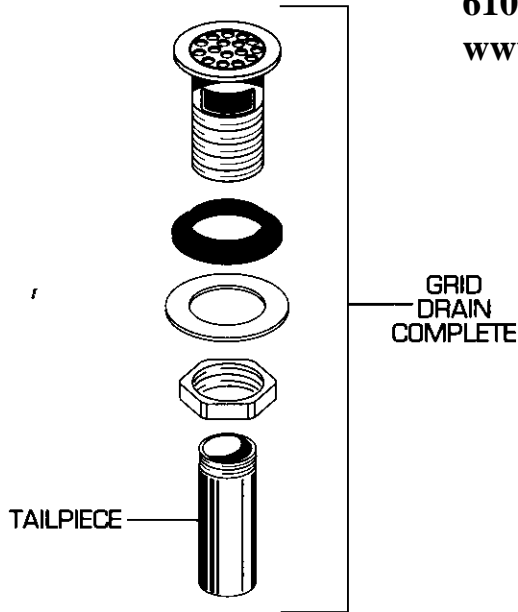

## GRID

- CHROME
- MATTE CHROME
- POLISHED BRASS

Plumbing Parts Depot  
610-495-8790  
www.ppd1.biz

## 50/50 PLASTIC POP-UP

- CHROME
- WHITE
- BONE
- POLISHED BRASS

★ Replace the "YYY" with appropriate finish code

### GRID DRAIN

CHROME 002

POLISHED BRASS 099

REPAIR PARTS	DESCRIPTION	PART NUMBER ★	PKG QTY
Grid	Grid Drain Complete	015025-YYY0A	1
	Tailpiece Only	070532-0040A	1
50/50 Plastic Pop-Up	Plastic Pop-Up Complete	M953465-YYY0A	1
	Drain Stopper	M907022-YYY0A	1
	Drain Flange	M900986-YYY0A	1
	Rubber Gasket	M913302-0070A	1
	Extension	072574-0070A	1
	Pivot Rod	M960991-0070A	1
	Clip	072531-0070A	1
	Tailpiece	M919665-0070A	1
	Seal	M913815-0070A	1
	Retainer Kit	M960990-0070A	1