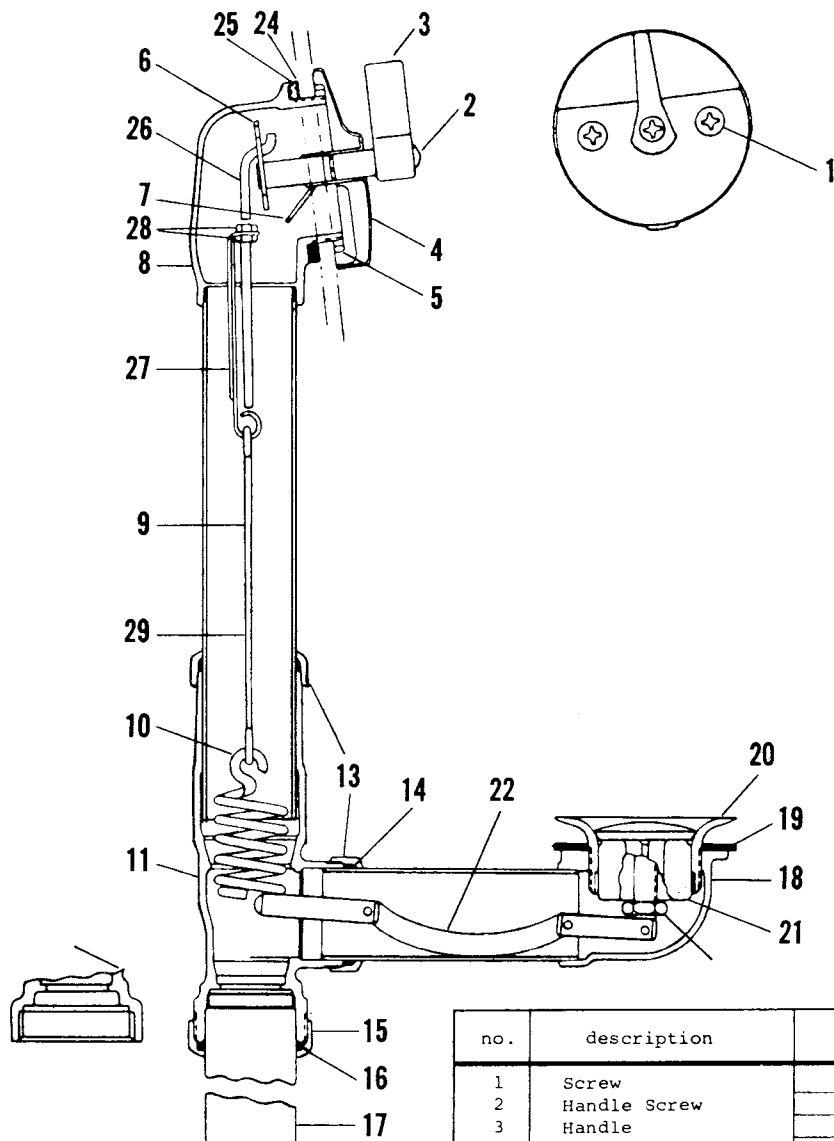

# Bath Drains

Heritage and Monogram Trim

Plumbing Parts Depot

800-448-8977 ppd1.biz

**Plumbing Parts Depot**   
**800-448-8977** [ppd1.biz](http://ppd1.biz)

Multi-Fit Bath Drains

Heritage Trim

no.	description	part no.	N 1700-MF	N 1701-MF	N 1700-MFPC
1	Screw	338-21			
2	Handle Screw	173-01			
3	Handle	72112-02			
4	Escutcheon S/A	63055-02			
5	Retaining Nut	72101-07			
6	Crank	72142-04			
7	Retainer Clip	63059-07			
8	Overflow Ell S/A	72038-07			
9	Linkage S/A	72030-07			
10	Striker	619-27			
11	Tee	72025-07			
12	Tee (Chicago)	72026-07			
13	Slip Joint Nut	24931-07			
14	Slip Joint Washer	489-17			
15	Slip Joint Nut	51684-07			
16	Slip Joint Washer	469-07			
17	Tailpiece	72218-87			
18	Drain Ell S/A	72254-07			
19	Gasket	37-17			
20	Plug	72196-02			
21	Plunger	72192-07			
22	Rocker Arm	623-17			
23	Locknut	1113-17			
24	Overflow Gasket	35-17			
25	Overflow Gasket	22-27			
26	Upper Link	72031-07			
27	Middle Link	72032-07			
28	Nut	1149-27			
29	Lower Link	72033-07			