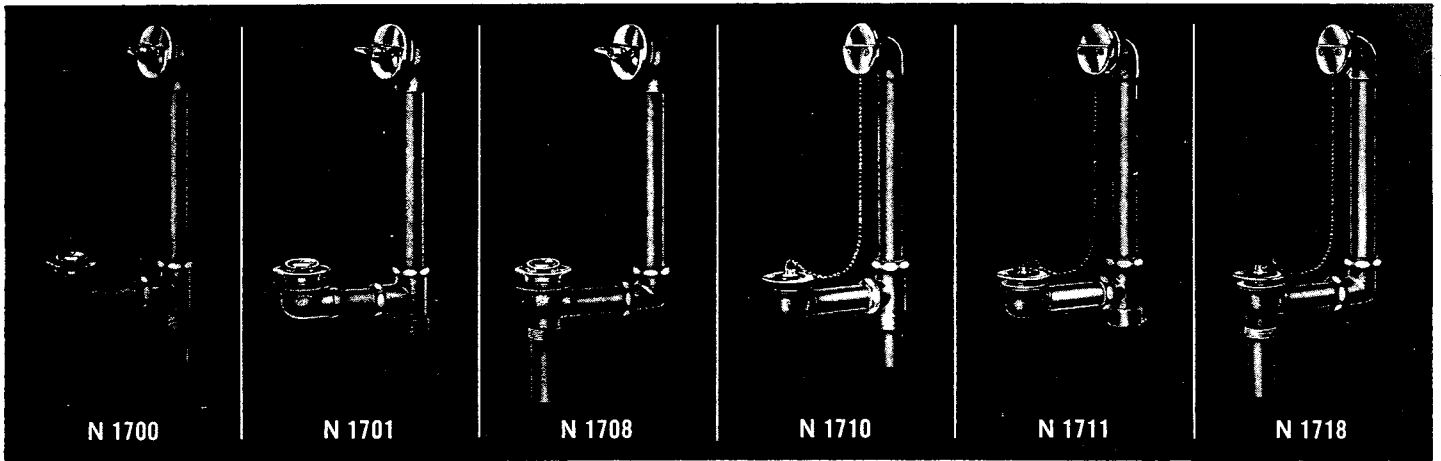

# Bath Drains

Heritage and Monogram Trim

Plumbing Parts Depot

800-448-8977 ppd1.biz

**Plumbing Parts Depot**   
**800-448-8977** [ppd1.biz](http://ppd1.biz)

Multi-Fit Bath Drains

Heritage Trim

no.	description	part no.	N 1700-MF	N 1701-MF	N 1700-MFPC
1	Screw	338-21			
2	Handle Screw	173-01			
3	Handle	72112-02			
4	Escutcheon S/A	63055-02			
5	Retaining Nut	72101-07			
6	Crank	72142-04			
7	Retainer Clip	63059-07			
8	Overflow Ell S/A	72038-07			
9	Linkage S/A	72030-07			
10	Striker	619-27			
11	Tee	72025-07			
12	Tee (Chicago)	72026-07			
13	Slip Joint Nut	24931-07			
14	Slip Joint Washer	489-17			
15	Slip Joint Nut	51684-07			
16	Slip Joint Washer	469-07			
17	Tailpiece	72218-87			
18	Drain Ell S/A	72254-07			
19	Gasket	37-17			
20	Plug	72196-02			
21	Plunger	72192-07			
22	Rocker Arm	623-17			
23	Locknut	1113-17			
24	Overflow Gasket	35-17			
25	Overflow Gasket	22-27			
26	Upper Link	72031-07			
27	Middle Link	72032-07			
28	Nut	1149-27			
29	Lower Link	72033-07			