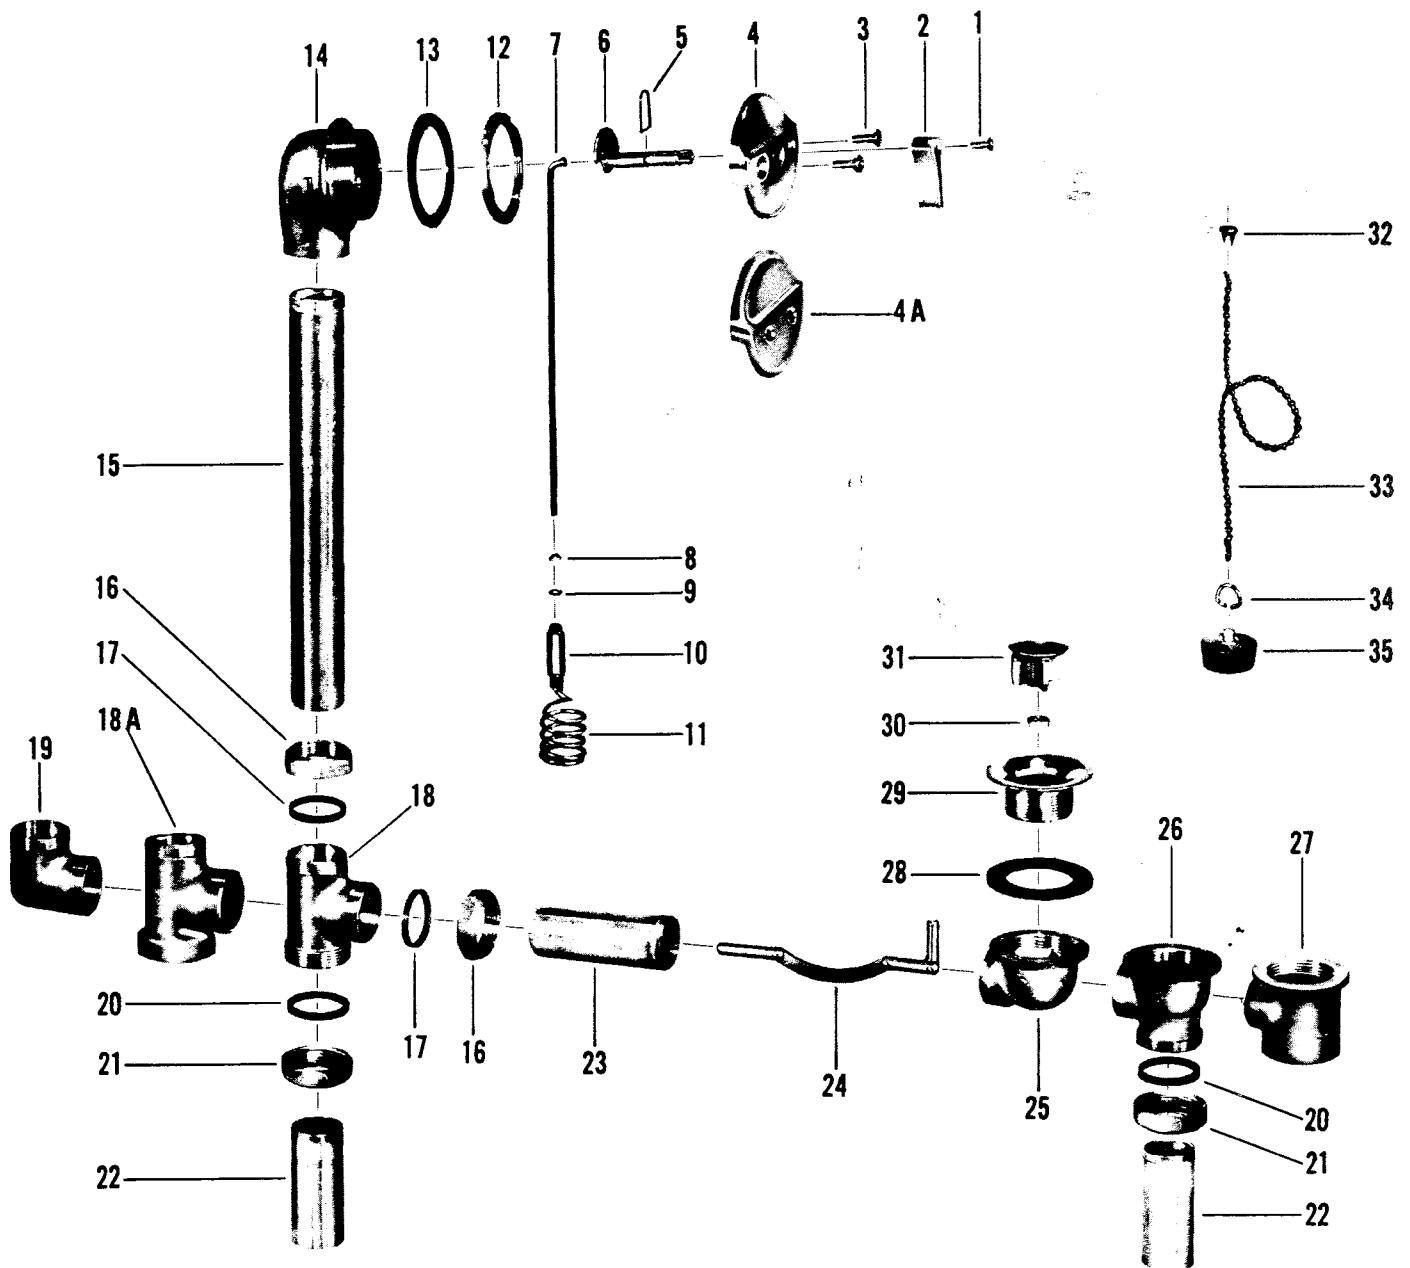

# Bath Drains

Heritage and Monogram Trim

Plumbing Parts Depot

800-448-8977 ppd1.biz

**Plumbing Parts Depot**   
**800-448-8977** [ppd1.biz](http://ppd1.biz)

Multi-Fit Bath Drains

Heritage Trim

no.	description	part no.	N 1700-MF	N 1701-MF	N 1700-MFPC
1	Screw	338-21			
2	Handle Screw	173-01			
3	Handle	72112-02			
4	Escutcheon S/A	63055-02			
5	Retaining Nut	72101-07			
6	Crank	72142-04			
7	Retainer Clip	63059-07			
8	Overflow Ell S/A	72038-07			
9	Linkage S/A	72030-07			
10	Striker	619-27			
11	Tee	72025-07			
12	Tee (Chicago)	72026-07			
13	Slip Joint Nut	24931-07			
14	Slip Joint Washer	489-17			
15	Slip Joint Nut	51684-07			
16	Slip Joint Washer	469-07			
17	Tailpiece	72218-87			
18	Drain Ell S/A	72254-07			
19	Gasket	37-17			
20	Plug	72196-02			
21	Plunger	72192-07			
22	Rocker Arm	623-17			
23	Locknut	1113-17			
24	Overflow Gasket	35-17			
25	Overflow Gasket	22-27			
26	Upper Link	72031-07			
27	Middle Link	72032-07			
28	Nut	1149-27			
29	Lower Link	72033-07			