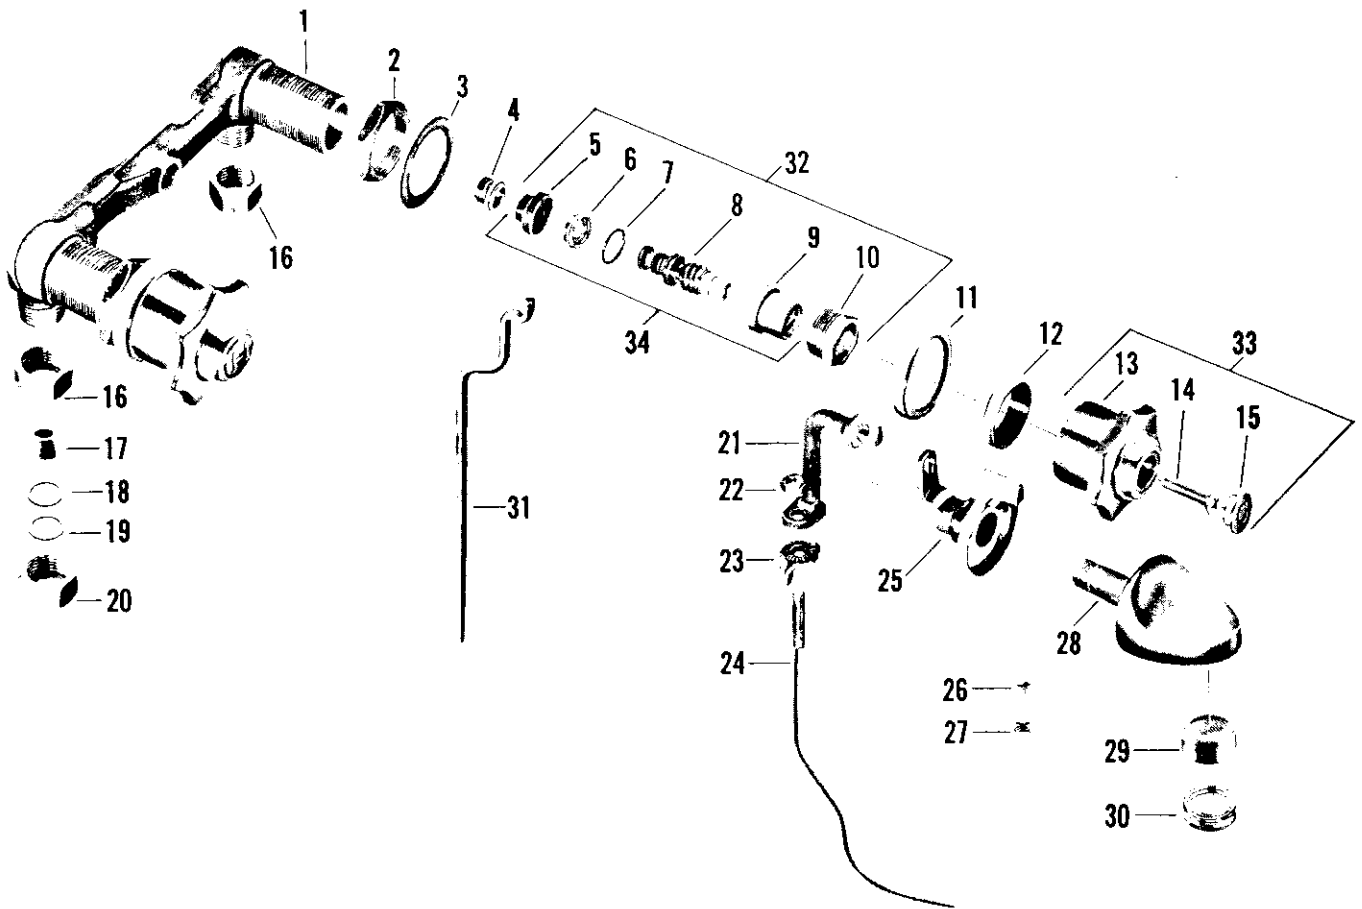

Shelf Back Lavatory Fittings

Heritage Trim—AquaSeal

Plumbing Parts Depot

610-495-8790

www.ppd1.biz

no.	description	part no.	N 2107	N 2108	N 2147	N 2148	N 2160
1	Body w/seats	63484-07					
2	Lock Nut	25045-08					
3	Washer	796-29					
4	Seat	862-14					
5	Aquaseal Diaphragm	72960-07					
6	Stop Ring	72959-07					
7	Friction Ring	246-37					
8	Stem w/swivel & Friction Ring	72952-07					
9	Stem Nut	72956-07					
10	Lock Nut	855-17					
11	Escutcheon	325-22					
12	Escutcheon Holder	800-32					
13	Handle	5359-02					
14	Handle Screw	1130-17					
15	Button - Specify Index	1234-22					
16	Coupling Nut	24220-08					
17	1/2" O.D. Slip Joint Washer	1010-17					
18	1/2" O.D. Friction Ring	21391-08					
19	7/16" O.D. Friction Ring	21545-08					
20	1/2" O.D. Slip Joint Nut	1231-27					
21	Lift Rod Connection	63458-07					
22	Lock Nut	217-07					
23	Wing Nut	1720-19					
24	Lift Rod	63452-07					
25	Handle Ring w/insert	63463-02					
	Handle Ring w/insert	63455-02					
26	Sleeve for Chain	275-02					
27	Chainstay Nut	28182-02					
28	Spout	63454-02					
	Spout	63448-02					
	Spout	64012-02					
29	Aerator	56110-02					
30	End Trim	279-12					
31	Lift Rod	63460-09					
32	Aquaseal Trim	72950-07					
33	Handle S/A - Specify Index	6459-02					
34	Aquaseal Trim Less Lock Nut	72950-17					

* Note - No. 34 furnished as replacement for #56361-05 Aquaseal Kit, which is no longer available.

For Pop-up Drain parts for N 2107 refer to N 2542 on page 160

For Drain parts for N 2108 and N 2148 refer to page 160

For Drain parts for N 2147 refer to N 2522 on page 160

For Drain parts for N 2160 refer to R 2532 on page 155