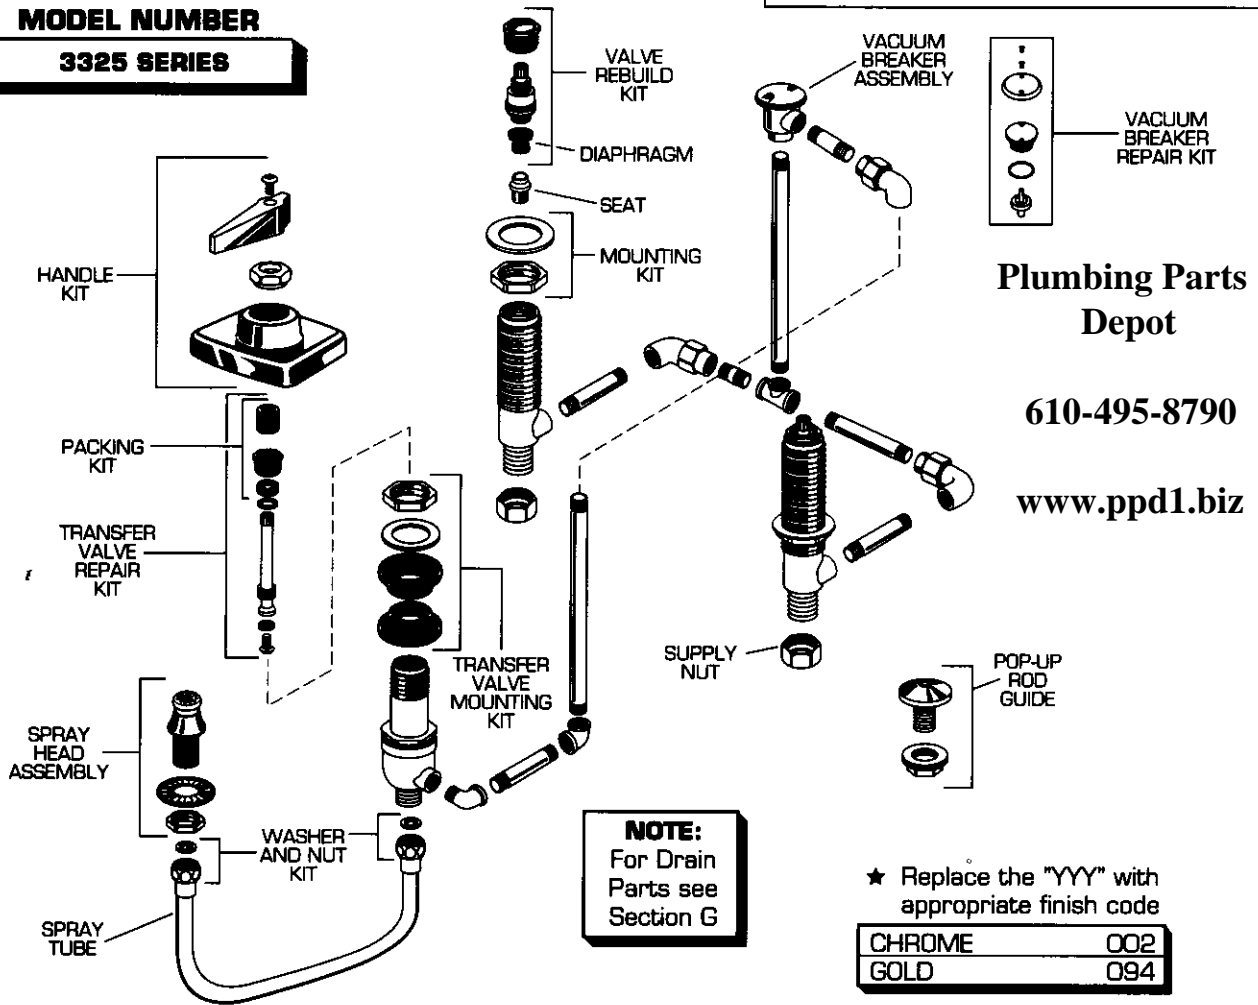

HERITAGE DECK-MOUNT BIDET FITTING

MODEL NUMBER

3325 SERIES

American Standard

Plumbing Parts
Depot

610-495-8790

www.ppd1.biz

REPAIR PARTS	DESCRIPTION	PART NUMBER ★	PKG QTY
Handles, Pop-up Rods, Escutcheon	See Heritage Deck-Mount Handle Pages in Section E		
Fitting Parts	Valve Rebuild Kit (Knob)	066289-0070A	1 pair
	Diaphragm	072940-0070A	2
	Seat	066292-0040A	2
	Mounting Kit	069089-0070A	2 sets
	Supply Nut (Brass)	024220-0070A	2
	Transfer Valve Handle Kit	066340-YYY0A	1
	Transfer Valve Repair Kit	066399-YYY0A	1
	Transfer Valve Mounting Kit	066341-0070A	1
	Transfer Valve Packing Kit	066342-0070A	1
	Spray Tube	066343-0040A	1
	Washer and Nut Kit	066344-0070A	1
	Spray Head Assembly	017356-YYY0A	1
	Vacuum Breaker Assembly	066400-YYY0A	1
	Pop-up Rod Guide	066401-YYY0A	1
Vacuum Breaker Repair Kit	066501-YYY0A	1	
Drain Parts	Drain Stopper	070460-YYY0A	1
	Drain Flange Kit	066390-YYY0A	1
	Extension	066402-0070A	1
	Coupling Assembly	066470-0040A	1
	Tailpiece w/Escutcheon	030280-0040A	1

NOTE:
For Drain
Parts see
Section G

★ Replace the "YYY" with appropriate finish code

CHROME	002
GOLD	094

REPAIR PARTS	DESCRIPTION	PART NUMBER ★	PKG QTY
Handles, Pop-up Rods, Escutcheon	See Heritage Wall-Mount Handle Pages in Section E		
Fitting Parts	Valve Rebuild Kit	066289-0070A	1 pair
	Diaphragm	072940-0070A	2
	Seat	066292-0040A	2
	Ground Joint Inlet	075060-0070A	1 pair
	Transfer Valve Handle Kit	066340-YYY0A	1
	Transfer Valve Repair Kit	066399-YYY0A	1
	Transfer Valve Mounting Kit	066341-0070A	1
	Transfer Valve Packing Kit	066342-0070A	1
	Spray Tube	066343-0040A	1
	Washer and Nut Kit	066344-0070A	1
	Spray Head Assembly	017356-YYY0A	1
	Vacuum Breaker Assembly	066400-YYY0A	1
	Pop-up Rod Guide	066401-YYY0A	1
Vacuum Breaker Repair Kit	066501-YYY0A	1	