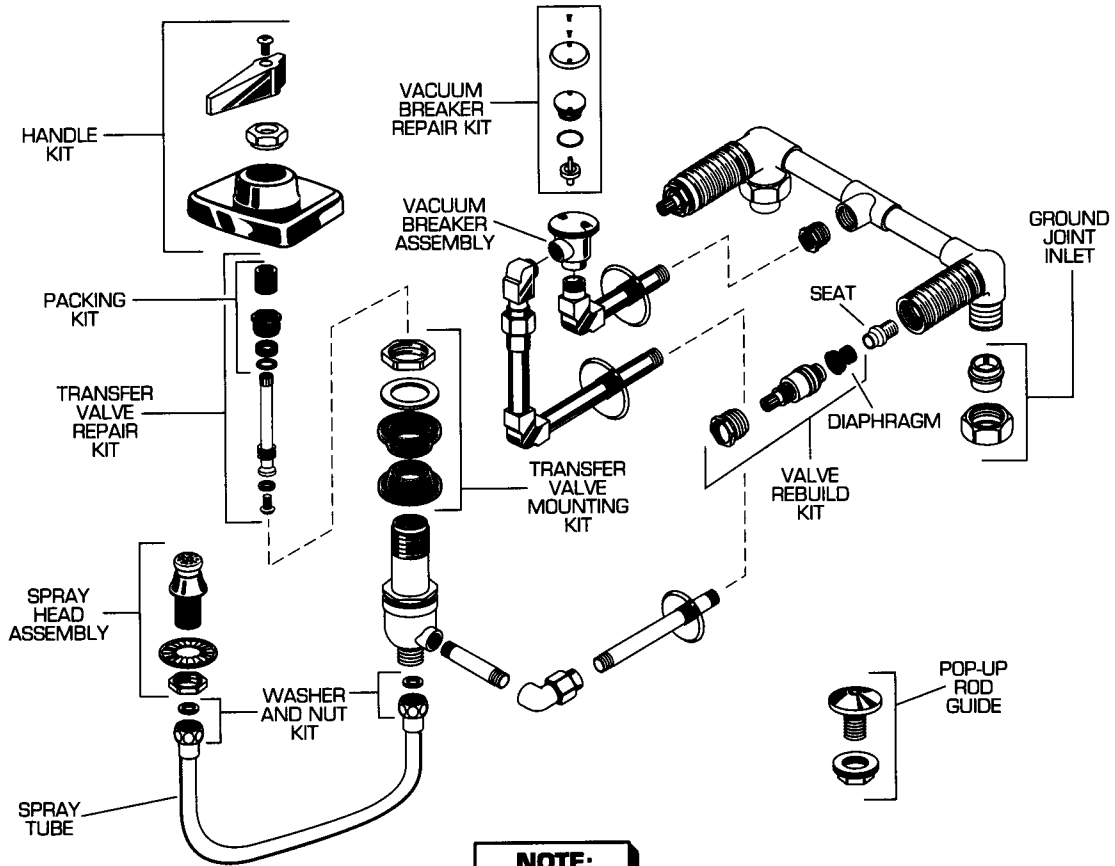

HERITAGE DECK-MOUNT BIDET FITTING

MODEL NUMBER

3325 SERIES

American Standard

Plumbing Parts
Depot

610-495-8790

www.ppd1.biz

REPAIR PARTS	DESCRIPTION	PART NUMBER ★	PKG QTY
Handles, Pop-up Rods, Escutcheon	See Heritage Deck-Mount Handle Pages in Section E		
Fitting Parts	Valve Rebuild Kit (Knob)	066289-0070A	1 pair
	Diaphragm	072940-0070A	2
	Seat	066292-0040A	2
	Mounting Kit	069089-0070A	2 sets
	Supply Nut (Brass)	024220-0070A	2
	Transfer Valve Handle Kit	066340-YYY0A	1
	Transfer Valve Repair Kit	066399-YYY0A	1
	Transfer Valve Mounting Kit	066341-0070A	1
	Transfer Valve Packing Kit	066342-0070A	1
	Spray Tube	066343-0040A	1
	Washer and Nut Kit	066344-0070A	1
	Spray Head Assembly	017356-YYY0A	1
	Vacuum Breaker Assembly	066400-YYY0A	1
	Pop-up Rod Guide	066401-YYY0A	1
Vacuum Breaker Repair Kit	066501-YYY0A	1	
Drain Parts	Drain Stopper	070460-YYY0A	1
	Drain Flange Kit	066390-YYY0A	1
	Extension	066402-0070A	1
	Coupling Assembly	066470-0040A	1
	Tailpiece w/Escutcheon	030280-0040A	1

NOTE:
For Drain
Parts see
Section G

★ Replace the "YYY" with appropriate finish code

CHROME	002
GOLD	094

REPAIR PARTS	DESCRIPTION	PART NUMBER ★	PKG QTY
Handles, Pop-up Rods, Escutcheon	See Heritage Wall-Mount Handle Pages in Section E		
Fitting Parts	Valve Rebuild Kit	066289-0070A	1 pair
	Diaphragm	072940-0070A	2
	Seat	066292-0040A	2
	Ground Joint Inlet	075060-0070A	1 pair
	Transfer Valve Handle Kit	066340-YYY0A	1
	Transfer Valve Repair Kit	066399-YYY0A	1
	Transfer Valve Mounting Kit	066341-0070A	1
	Transfer Valve Packing Kit	066342-0070A	1
	Spray Tube	066343-0040A	1
	Washer and Nut Kit	066344-0070A	1
	Spray Head Assembly	017356-YYY0A	1
	Vacuum Breaker Assembly	066400-YYY0A	1
	Pop-up Rod Guide	066401-YYY0A	1
Vacuum Breaker Repair Kit	066501-YYY0A	1	