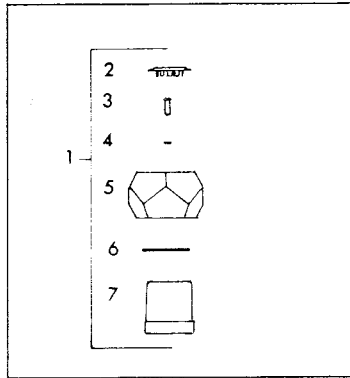

HERITAGE® Centerset Lavatory Faucet — 2103 series

Item No.	Part No.	Description
1.	6319.02	Crystalline handle S A "H" and "C"
2.	70623.021	Index button "C"
	70623.023	Index button "H"
3.	1263.27	Screw
4.	70608.07	Seal
5.	70628.07	Crystalline handle
6.	70610.07	Seal
7.	70627.02	Handle insert
8.	9258.021	Vandal proof index "C"
	9258.023	Vandal proof index "H"
9.	81321.02	Crown handle S A, vandal proof
9A.	5359.02	Crown handle
10.	70629.02	Chrome handle
11.	6316.02	Chrome handle S A
12.	70631.071	Index cap "C"
	70631.073	Index cap "H"
13.	915.17	Screw
14.	855.17	Locknut
15.	72950.17	Aquaseal trim
16.	862.14	Seat
17.	70670.02	Body for pop-up
	70673.02	Body without pop-up
18.	754.19	Washer
19.	300.27	Nut
20.	24220.07	Swivel nut
21.	34173.07	Flow restrictor
22.	34171.02	Aerator S A
23.	34174.02	Vandal proof aerator S A
24.	70661.02	Lift rod

*Not available as repair part

For lavatory drains, see page 2-100

For Aquaseal trim, see page 7-9

Plumbing Parts Depot

610-495-8790

www.ppd1.biz

AS 8349-02 Clear Hot And Cold Pair

AS 8346-02 Smoke Hot And Cold Pair

Height 2-1/2" Base 1-1/2"

Heritage Centerset And Heritage Spread Combination
(Flexible Connectors)