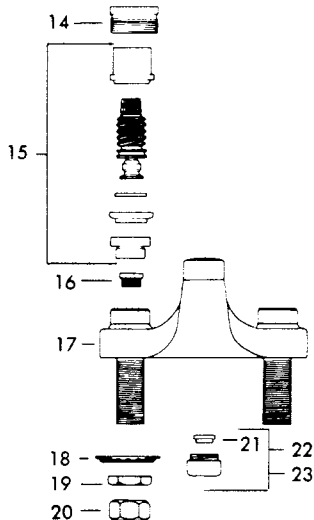

HERITAGE® Centerset Lavatory Faucet — 2103 series

Item No.	Part No.	Description
1.	6319.02	Crystalline handle S A "H" and "C"
2.	70623.021	Index button "C"
	70623.023	Index button "H"
3.	1263.27	Screw
4.	70608.07	Seal
5.	70628.07	Crystalline handle
6.	70610.07	Seal
7.	70627.02	Handle insert
8.	9258.021	Vandal proof index "C"
	9258.023	Vandal proof index "H"
9.	81321.02	Crown handle S A, vandal proof
9A.	5359.02	Crown handle
10.	70629.02	Chrome handle
11.	6316.02	Chrome handle S A
12.	70631.071	Index cap "C"
	70631.073	Index cap "H"
13.	915.17	Screw
14.	855.17	Locknut
15.	72950.17	Aquaseal trim
16.	862.14	Seat
17.	70670.02	Body for pop-up
	70673.02	Body without pop-up
18.	754.19	Washer
19.	300.27	Nut
20.	24220.07	Swivel nut
21.	34173.07	Flow restrictor
22.	34171.02	Aerator S A
23.	34174.02	Vandal proof aerator S A
24.	70661.02	Lift rod

*Not available as repair part

For lavatory drains, see page 2-100

For Aquaseal trim, see page 7-9

Plumbing Parts Depot

610-495-8790

www.ppd1.biz

AS 8349-02 Clear Hot And Cold Pair

AS 8346-02 Smoke Hot And Cold Pair

Height 2-1/2" Base 1-1/2"

Heritage Centerset And Heritage Spread Combination
(Flexible Connectors)