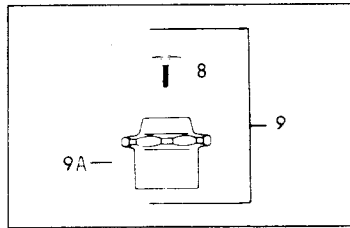

HERITAGE® Centerset Lavatory Faucet — 2103 series

Item No.	Part No.	Description
1.	6319.02	Crystalline handle S A "H" and "C"
2.	70623.021	Index button "C"
	70623.023	Index button "H"
3.	1263.27	Screw
4.	70608.07	Seal
5.	70628.07	Crystalline handle
6.	70610.07	Seal
7.	70627.02	Handle insert
8.	9258.021	Vandal proof index "C"
	9258.023	Vandal proof index "H"
9.	81321.02	Crown handle S A, vandal proof
9A.	5359.02	Crown handle
10.	70629.02	Chrome handle
11.	6316.02	Chrome handle S A
12.	70631.071	Index cap "C"
	70631.073	Index cap "H"
13.	915.17	Screw
14.	855.17	Locknut
15.	72950.17	Aquaseal trim
16.	862.14	Seat
17.	70670.02	Body for pop-up
	70673.02	Body without pop-up
18.	754.19	Washer
19.	300.27	Nut
20.	24220.07	Swivel nut
21.	34173.07	Flow restrictor
22.	34171.02	Aerator S A
23.	34174.02	Vandal proof aerator S A
24.	70661.02	Lift rod

*Not available as repair part

For lavatory drains, see page 2-100

For Aquaseal trim, see page 7-9

Plumbing Parts Depot

610-495-8790

www.ppd1.biz

AS 8349-02 Clear Hot And Cold Pair

AS 8346-02 Smoke Hot And Cold Pair

Height 2-1/2" Base 1-1/2"

Heritage Centerset And Heritage Spread Combination
(Flexible Connectors)