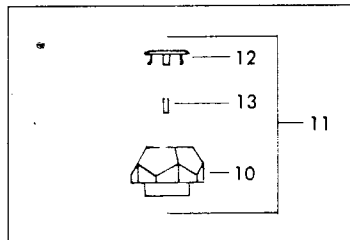

HERITAGE® Centerset Lavatory Faucet — 2103 series

Item No.	Part No.	Description
1.	6319.02	Crystalline handle S A "H" and "C"
2.	70623.021	Index button "C"
	70623.023	Index button "H"
3.	1263.27	Screw
4.	70608.07	Seal
5.	70628.07	Crystalline handle
6.	70610.07	Seal
7.	70627.02	Handle insert
8.	9258.021	Vandal proof index "C"
	9258.023	Vandal proof index "H"
9.	81321.02	Crown handle S A, vandal proof
9A.	5359.02	Crown handle
10.	70629.02	Chrome handle
11.	6316.02	Chrome handle S A
12.	70631.071	Index cap "C"
	70631.073	Index cap "H"
13.	915.17	Screw
14.	855.17	Locknut
15.	72950.17	Aquaseal trim
16.	862.14	Seat
17.	70670.02	Body for pop-up
	70673.02	Body without pop-up
18.	754.19	Washer
19.	300.27	Nut
20.	24220.07	Swivel nut
21.	34173.07	Flow restrictor
22.	34171.02	Aerator S A
23.	34174.02	Vandal proof aerator S A
24.	70661.02	Lift rod

*Not available as repair part

For lavatory drains, see page 2-100

For Aquaseal trim, see page 7-9

Plumbing Parts Depot

610-495-8790

www.ppd1.biz

AS 8349-02 Clear Hot And Cold Pair

AS 8346-02 Smoke Hot And Cold Pair

Height 2-1/2" Base 1-1/2"

Heritage Centerset And Heritage Spread Combination
(Flexible Connectors)