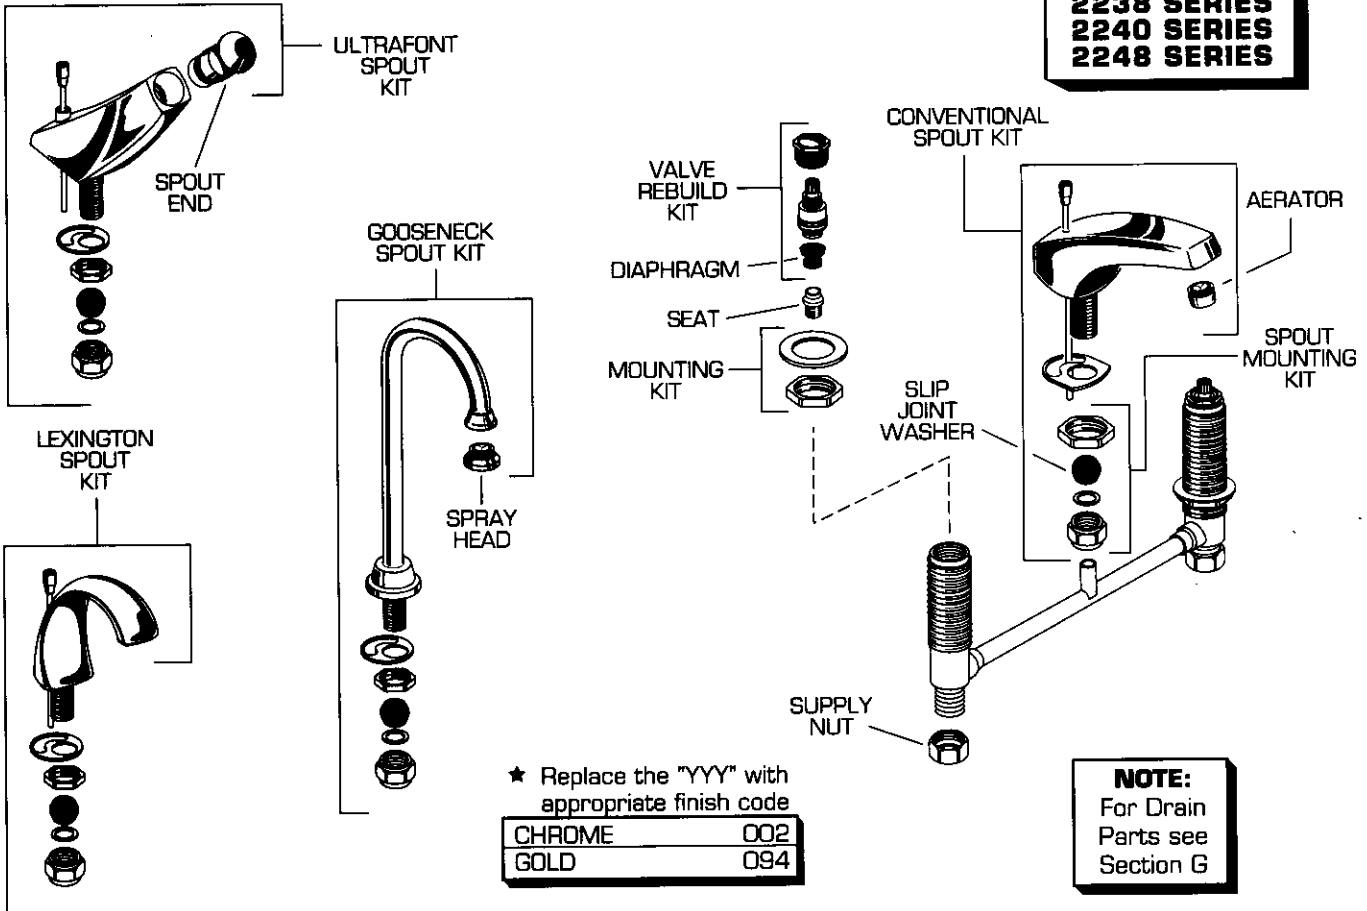

American Standard

Plumbing Parts Depot 610-495-8790

HERITAGE SPREAD LAVATORY FAUCET

MODEL NUMBERS

**2238 SERIES
2240 SERIES
2248 SERIES**

REPAIR PARTS	DESCRIPTION	PART NUMBER ★	PKG QTY
Handles, Escutcheons and Pop-up Rods	See Heritage Handles in Section E		
Faucet Parts	Valve Rebuild Kit (Knob Handle)	066289-0070A	1 pair
	Valve Rebuild Kit (Lever Handle)	066290-0070A	1 pair
	Valve Rebuild Kit (Wrist Handle)	066291-0070A	1 pair
	Diaphragm	072940-0070A	2
	Seat	066292-0040A	2
	Mounting Kit	069089-0070A	2 sets
	Supply Nut (Brass)	024220-0070A	2
	Spout Mounting Kit	066279-0070A	1
	Spout Slip-Joint Washer	066461-0070A	1
	Aerator	066070-YYYOA	1
	Conventional Spout Kit	066307-YYYOA	1
	Conventional Spout (w/o Pop-up Rod)	066406-0020A	1
	Conventional Spout (w/Chain Stay)	066398-0020A ●	1
	Ultrafont Spout Kit	066308-YYYOA ●	1
	Spout End (Ultrafont)	+ 030310-YYYOA	1
	Aerator, Vandal-proof w/Key	032704-0020A	1
Spray Head	066457-0020A ■	1	
Gooseneck Spout Kit	066309-0020A ●	1	
Gooseneck Spout for Pop-Up Drain (not shown)	+ 066310-0020A ■	1	
Lexington Spout Kit	066311-YYYOA	1	

■ Not available in "094" Gold finish.

+ Limited inventory. Please call for availability.

● No longer available.